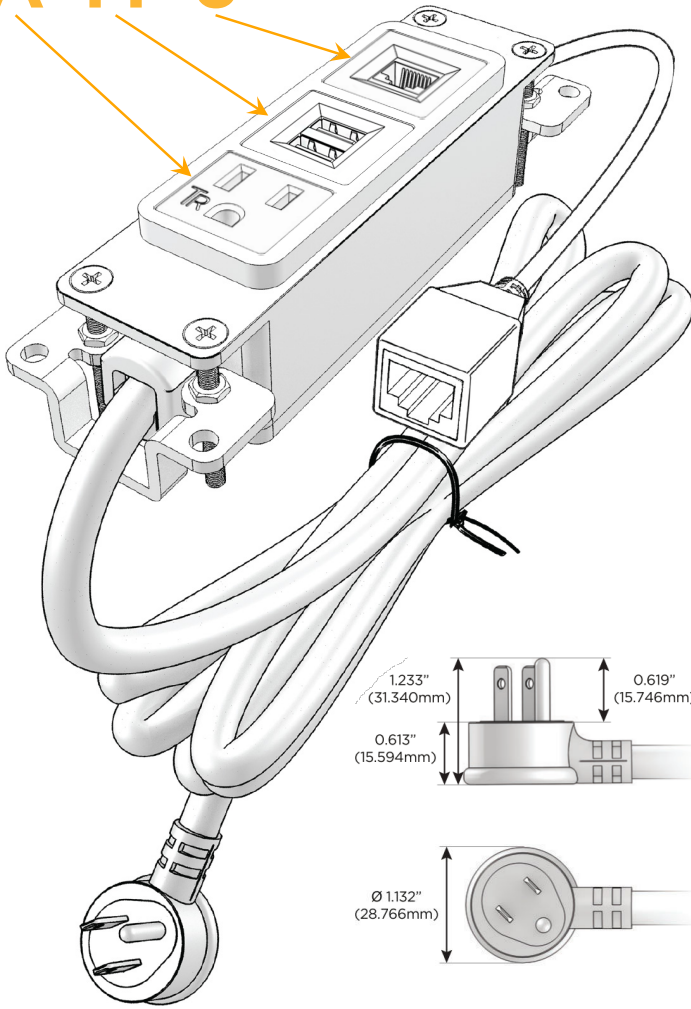

Bezel Finish: **ANTIQUED ARCHITECTURAL BRONZE (ABS)**

Custom Finishes Available M-POWER-3T-AM6-BZ5AAB

Features:

Module/Port Options:

- A** Tamper Resistant AC Receptacle
- E** USB-A & USB-C (20W)
- M** Double USB-A (Fast Charging Ports - 18W)
- H** HDMI
- 6** CAT 6
- 12** RJ 12
- X** Switched AC
- Y** 3-Way Switch (Low Voltage)
- V** USB-C (45W High Speed Charging Port)
- S** USB-C (25W High Speed Charging Port)
- R** Switched AC (Rocker Switch)
- D** Dimmer Switch

Plug:

Supplied with Low Profile Flat 45° Angle 120 VAC Plug

Optional Standard Straight 120 VAC Plug

Optional Straight 120 VAC Pass-through Plug

- CLEAN, COMPACT DESIGN
- STREAMLINED
- LOW PROFILE
- SIDE-EXITING CORDS
- PLUG & PLAY
- 6' AC CORD & PLUG (FLAT PLUG STANDARD)
- CUSTOMIZABLE CONFIGURATIONS AND FINISHES
- UL LISTED FOR MOUNTING IN FURNITURE
- 15A

M-POWER-3T

AC POWER & DATA CONNECTIVITY SOLUTION

M-POWER-3T-AM6-BZ5AAB

Specs:

Modules/Ports:

- A** Tamper Resistant AC Receptacle
- M** Double USB-A (Fast Charging Ports - 18W)
- 6** CAT 6

A M 6

Distributed by