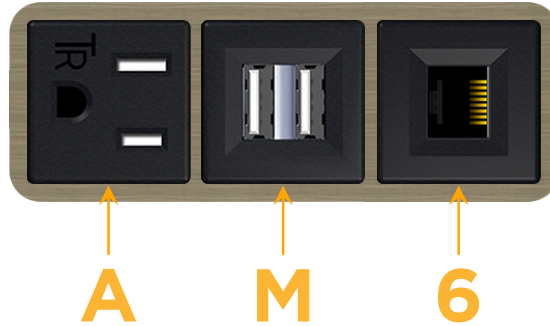

Bezel Finish: **ANTIQUED ARCHITECTURAL BRONZE (ABS)**

Custom Finishes Available M-POWER-3T-AM6-BZ5AAB

Features:

Module/Port Options:

- A** Tamper Resistant AC Receptacle
- E** USB-A & USB-C (20W)
- M** Double USB-A (Fast Charging Ports - 18W)
- H** HDMI
- 6** CAT 6
- 12** RJ 12
- X** Switched AC
- Y** 3-Way Switch (Low Voltage)
- V** USB-C (45W High Speed Charging Port)
- S** USB-C (25W High Speed Charging Port)
- R** Switched AC (Rocker Switch)
- D** Dimmer Switch

Plug:

Supplied with Low Profile Flat 45° Angle 120 VAC Plug

Optional Standard Straight 120 VAC Plug

Optional Straight 120 VAC Pass-through Plug

- CLEAN, COMPACT DESIGN
- STREAMLINED
- LOW PROFILE
- SIDE-EXITING CORDS
- PLUG & PLAY
- 6' AC CORD & PLUG (FLAT PLUG STANDARD)
- CUSTOMIZABLE CONFIGURATIONS AND FINISHES
- UL LISTED FOR MOUNTING IN FURNITURE
- 15A

M-POWER-3T

AC POWER & DATA CONNECTIVITY SOLUTION

M-POWER-3T-AM6-BZ5AAB

Specs:

Modules/Ports:

- A** Tamper Resistant AC Receptacle
- M** Double USB-A (Fast Charging Ports - 18W)
- 6** CAT 6

A M 6

Distributed by