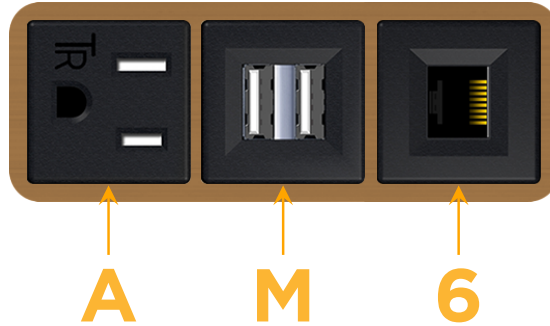

Bezel Finish: **SOLID BRONZE BRUSHED**

Custom Finishes Available M-POWER-3T-AM6-BZ4B

Features:

Module/Port Options:

- A** Tamper Resistant AC Receptacle
- E** USB-A & USB-C (20W)
- M** Double USB-A (Fast Charging Ports - 18W)
- H** HDMI
- 6** CAT 6
- 12** RJ 12
- X** Switched AC
- Y** 3-Way Switch (Low Voltage)
- V** USB-C (45W High Speed Charging Port)
- S** USB-C (25W High Speed Charging Port)
- R** Switched AC (Rocker Switch)
- D** Dimmer Switch

Plug:

Supplied with Low Profile Flat 45° Angle 120 VAC Plug

Optional Standard Straight 120 VAC Plug

Optional Straight 120 VAC Pass-through Plug

- CLEAN, COMPACT DESIGN
- STREAMLINED
- LOW PROFILE
- SIDE-EXITING CORDS
- PLUG & PLAY
- 6' AC CORD & PLUG (FLAT PLUG STANDARD)
- CUSTOMIZABLE CONFIGURATIONS AND FINISHES
- UL LISTED FOR MOUNTING IN FURNITURE
- 15A

M-POWER-3T

AC POWER & DATA CONNECTIVITY SOLUTION

M-POWER-3T-AM6-BZ4B

Specs:

Modules/Ports:

- A** Tamper Resistant AC Receptacle
- M** Double USB-A (Fast Charging Ports - 18W)
- 6** CAT 6

A M 6

Distributed by