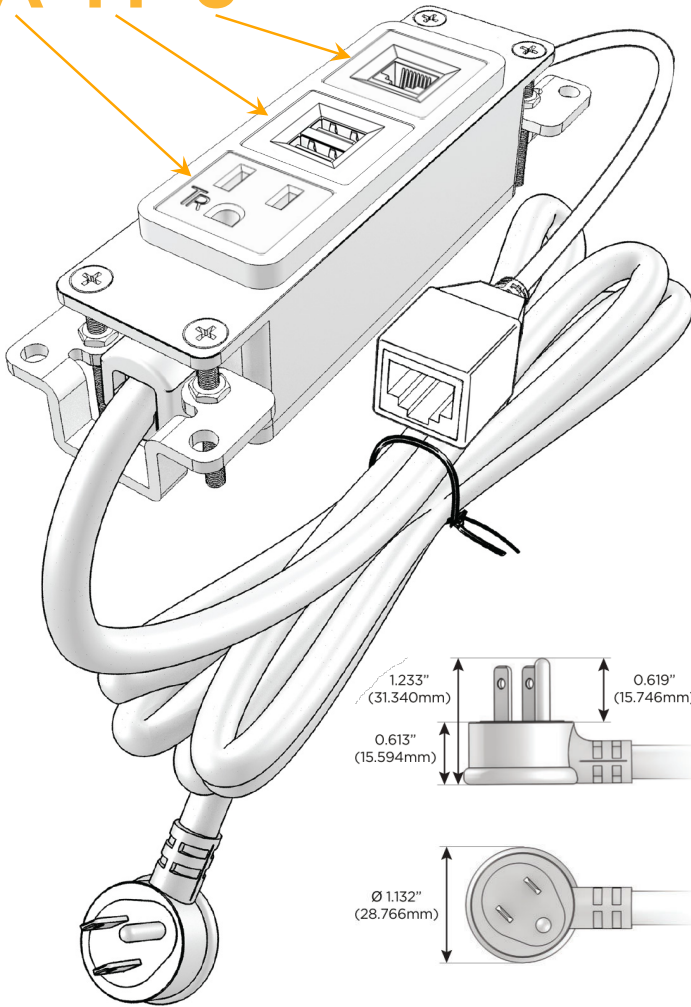

Bezel Finish: **SOLID BRONZE BRUSHED**

Custom Finishes Available M-POWER-3T-AM6-BZ4B

Features:

Module/Port Options:

- A** Tamper Resistant AC Receptacle
- E** USB-A & USB-C (20W)
- M** Double USB-A (Fast Charging Ports - 18W)
- H** HDMI
- 6** CAT 6
- 12** RJ 12
- X** Switched AC
- Y** 3-Way Switch (Low Voltage)
- V** USB-C (45W High Speed Charging Port)
- S** USB-C (25W High Speed Charging Port)
- R** Switched AC (Rocker Switch)
- D** Dimmer Switch

Plug:

Supplied with Low Profile Flat 45° Angle 120 VAC Plug

Optional Standard Straight 120 VAC Plug

Optional Straight 120 VAC Pass-through Plug

- CLEAN, COMPACT DESIGN
- STREAMLINED
- LOW PROFILE
- SIDE-EXITING CORDS
- PLUG & PLAY
- 6' AC CORD & PLUG (FLAT PLUG STANDARD)
- CUSTOMIZABLE CONFIGURATIONS AND FINISHES
- UL LISTED FOR MOUNTING IN FURNITURE
- 15A

M-POWER-3T

AC POWER & DATA CONNECTIVITY SOLUTION

M-POWER-3T-AM6-BZ4B

Specs:

Modules/Ports:

- A** Tamper Resistant AC Receptacle
- M** Double USB-A (Fast Charging Ports - 18W)
- 6** CAT 6

A M 6

Distributed by