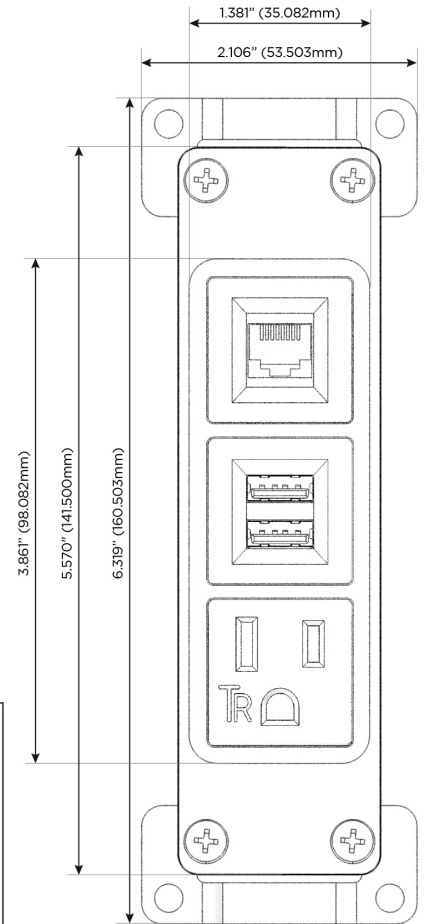

Distributed by

Mormax Company, Inc.

8 Westchester Plaza

Elmsford, NY 10523

914-699-0101

sales@mormax.com

mormax.com

TOP