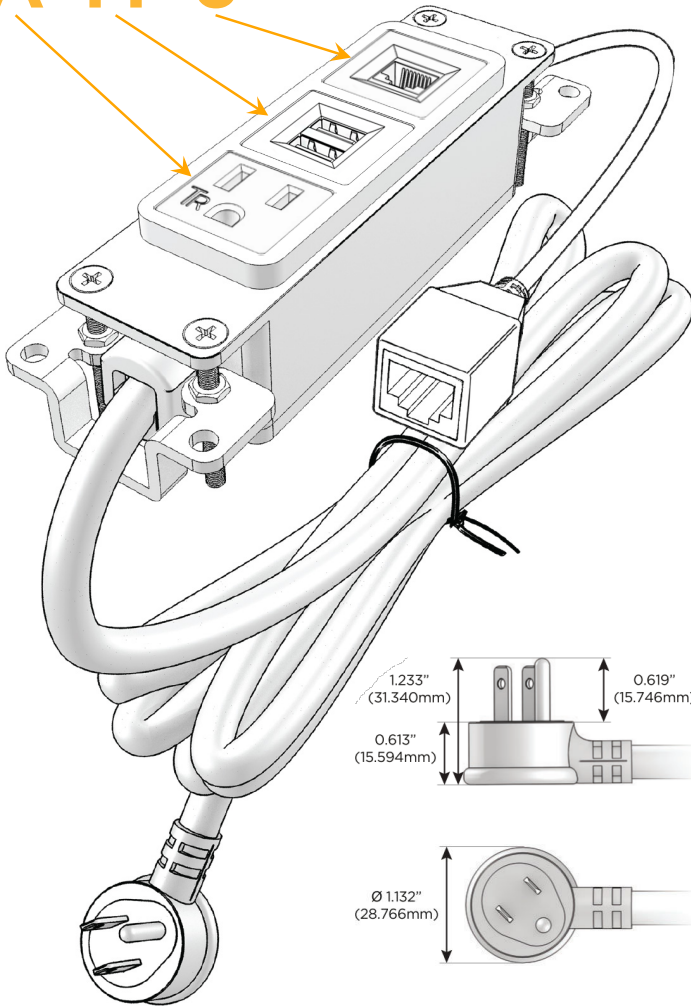

Bezel Finish: **BRASS (ABS)**

Custom Finishes Available M-POWER-3T-AM6-BRAB

Features:

**Module/Port Options:**

- A** Tamper Resistant AC Receptacle
- E** USB-A & USB-C (20W)
- M** Double USB-A (Fast Charging Ports - 18W)
- H** HDMI
- 6** CAT 6
- 12** RJ 12
- X** Switched AC
- Y** 3-Way Switch (Low Voltage)
- V** USB-C (45W High Speed Charging Port)
- S** USB-C (25W High Speed Charging Port)
- R** Switched AC (Rocker Switch)
- D** Dimmer Switch

**Plug:**

- Supplied with Low Profile Flat 45° Angle 120 VAC Plug
- Optional Standard Straight 120 VAC Plug
- Optional Straight 120 VAC Pass-through Plug

- CLEAN, COMPACT DESIGN
- STREAMLINED
- LOW PROFILE
- SIDE-EXITING CORDS
- PLUG & PLAY
- 6' AC CORD & PLUG (FLAT PLUG STANDARD)
- CUSTOMIZABLE CONFIGURATIONS AND FINISHES
- UL LISTED FOR MOUNTING IN FURNITURE
- 15A

# M-POWER-3T

AC POWER & DATA CONNECTIVITY SOLUTION

M-POWER-3T-AM6-BRAB

Specs:

**Modules/Ports:**

- A** Tamper Resistant AC Receptacle
- M** Double USB-A (Fast Charging Ports - 18W)
- 6** CAT 6

**A M 6**

Distributed by