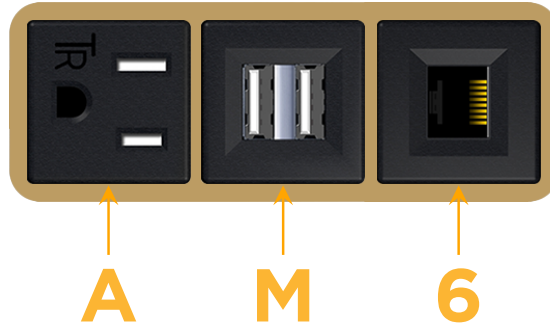

Bezel Finish: **BRASS (ABS)**

Custom Finishes Available M-POWER-3T-AM6-BRAB

Features:

**Module/Port Options:**

- A** Tamper Resistant AC Receptacle
- E** USB-A & USB-C (20W)
- M** Double USB-A (Fast Charging Ports - 18W)
- H** HDMI
- 6** CAT 6
- 12** RJ 12
- X** Switched AC
- Y** 3-Way Switch (Low Voltage)
- V** USB-C (45W High Speed Charging Port)
- S** USB-C (25W High Speed Charging Port)
- R** Switched AC (Rocker Switch)
- D** Dimmer Switch

**Plug:**

- Supplied with Low Profile Flat 45° Angle 120 VAC Plug
- Optional Standard Straight 120 VAC Plug
- Optional Straight 120 VAC Pass-through Plug

- CLEAN, COMPACT DESIGN
- STREAMLINED
- LOW PROFILE
- SIDE-EXITING CORDS
- PLUG & PLAY
- 6' AC CORD & PLUG (FLAT PLUG STANDARD)
- CUSTOMIZABLE CONFIGURATIONS AND FINISHES
- UL LISTED FOR MOUNTING IN FURNITURE
- 15A

# M-POWER-3T

AC POWER & DATA CONNECTIVITY SOLUTION

M-POWER-3T-AM6-BRAB

Specs:

**Modules/Ports:**

- A** Tamper Resistant AC Receptacle
- M** Double USB-A (Fast Charging Ports - 18W)
- 6** CAT 6

**A M 6**

Distributed by