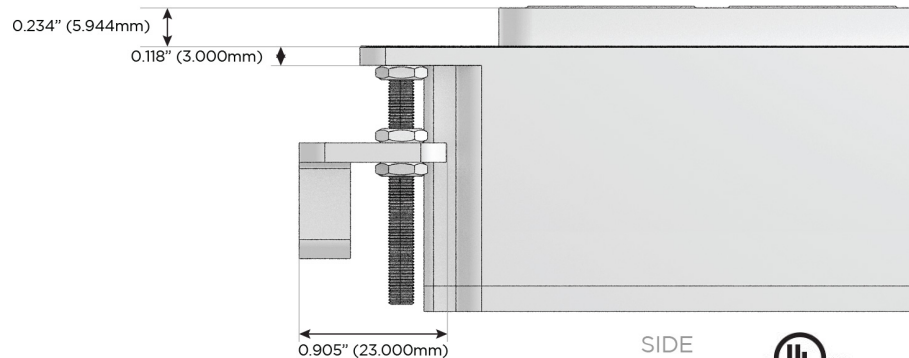

Distributed by

Mormax Company, Inc.

8 Westchester Plaza

Elmsford, NY 10523

914-699-0101

sales@mormax.com

mormax.com

TOP