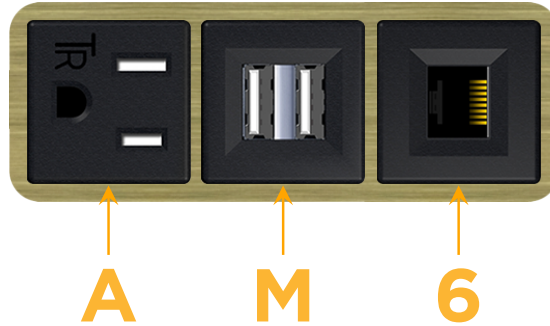

Bezel Finish: **BRASS ANTIQUED (ABS)**

Custom Finishes Available M-POWER-3T-AM6-BRAAB

Features:

Module/Port Options:

- A** Tamper Resistant AC Receptacle
- E** USB-A & USB-C (20W)
- M** Double USB-A (Fast Charging Ports - 18W)
- H** HDMI
- 6** CAT 6
- 12** RJ 12
- X** Switched AC
- Y** 3-Way Switch (Low Voltage)
- V** USB-C (45W High Speed Charging Port)
- S** USB-C (25W High Speed Charging Port)
- R** Switched AC (Rocker Switch)
- D** Dimmer Switch

Plug:

Supplied with Low Profile Flat 45° Angle 120 VAC Plug

Optional Standard Straight 120 VAC Plug

Optional Straight 120 VAC Pass-through Plug

- CLEAN, COMPACT DESIGN
- STREAMLINED
- LOW PROFILE
- SIDE-EXITING CORDS
- PLUG & PLAY
- 6' AC CORD & PLUG (FLAT PLUG STANDARD)
- CUSTOMIZABLE CONFIGURATIONS AND FINISHES
- UL LISTED FOR MOUNTING IN FURNITURE
- 15A

M-POWER-3T

AC POWER & DATA CONNECTIVITY SOLUTION

M-POWER-3T-AM6-BRAAB

Specs:

Modules/Ports:

- A** Tamper Resistant AC Receptacle
- M** Double USB-A (Fast Charging Ports - 18W)
- 6** CAT 6

A M 6

Distributed by