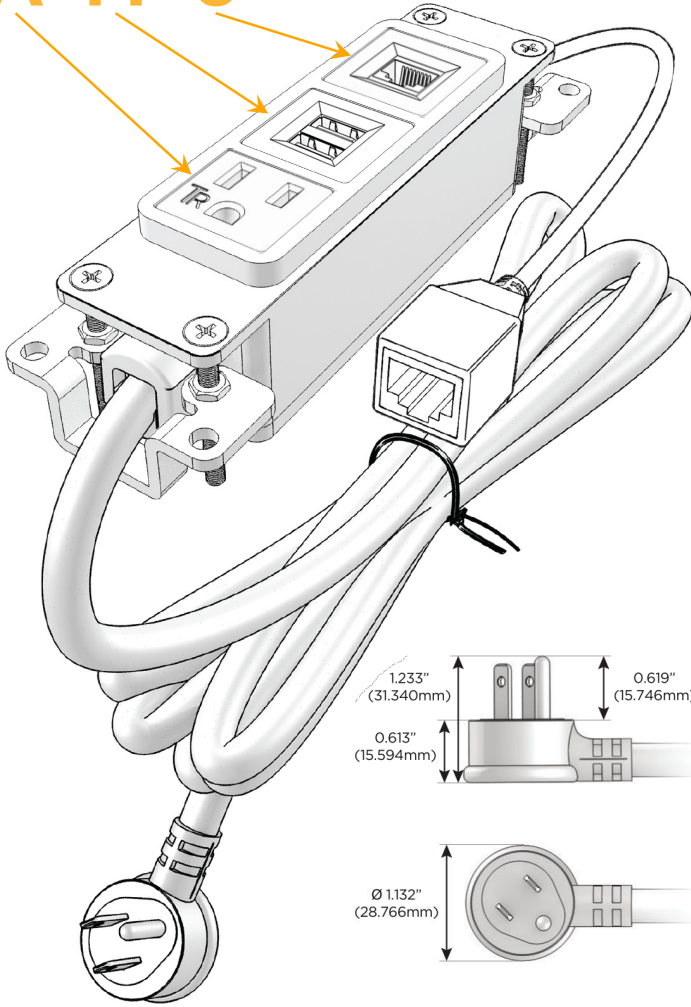

Bezel Finish: **BRASS ANTIQUED (ABS)**

Custom Finishes Available M-POWER-3T-AM6-BRAAB

Features:

Module/Port Options:

- A** Tamper Resistant AC Receptacle
- E** USB-A & USB-C (20W)
- M** Double USB-A (Fast Charging Ports - 18W)
- H** HDMI
- 6** CAT 6
- 12** RJ 12
- X** Switched AC
- Y** 3-Way Switch (Low Voltage)
- V** USB-C (45W High Speed Charging Port)
- S** USB-C (25W High Speed Charging Port)
- R** Switched AC (Rocker Switch)
- D** Dimmer Switch

Plug:

Supplied with Low Profile Flat 45° Angle 120 VAC Plug

Optional Standard Straight 120 VAC Plug

Optional Straight 120 VAC Pass-through Plug

- CLEAN, COMPACT DESIGN
- STREAMLINED
- LOW PROFILE
- SIDE-EXITING CORDS
- PLUG & PLAY
- 6' AC CORD & PLUG (FLAT PLUG STANDARD)
- CUSTOMIZABLE CONFIGURATIONS AND FINISHES
- UL LISTED FOR MOUNTING IN FURNITURE
- 15A

M-POWER-3T

AC POWER & DATA CONNECTIVITY SOLUTION

M-POWER-3T-AM6-BRAAB

Specs:

Modules/Ports:

- A** Tamper Resistant AC Receptacle
- M** Double USB-A (Fast Charging Ports - 18W)
- 6** CAT 6

A M 6

Distributed by