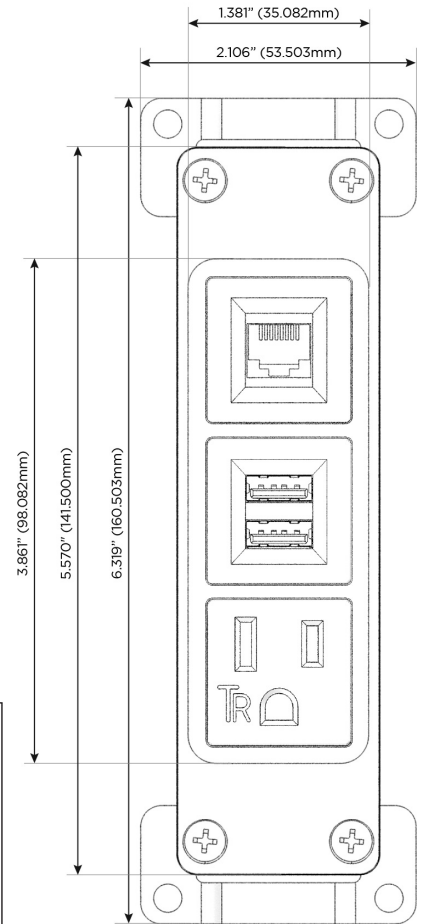

Distributed by

Mormax Company, Inc.

8 Westchester Plaza

Elmsford, NY 10523

914-699-0101

sales@mormax.com

mormax.com

TOP