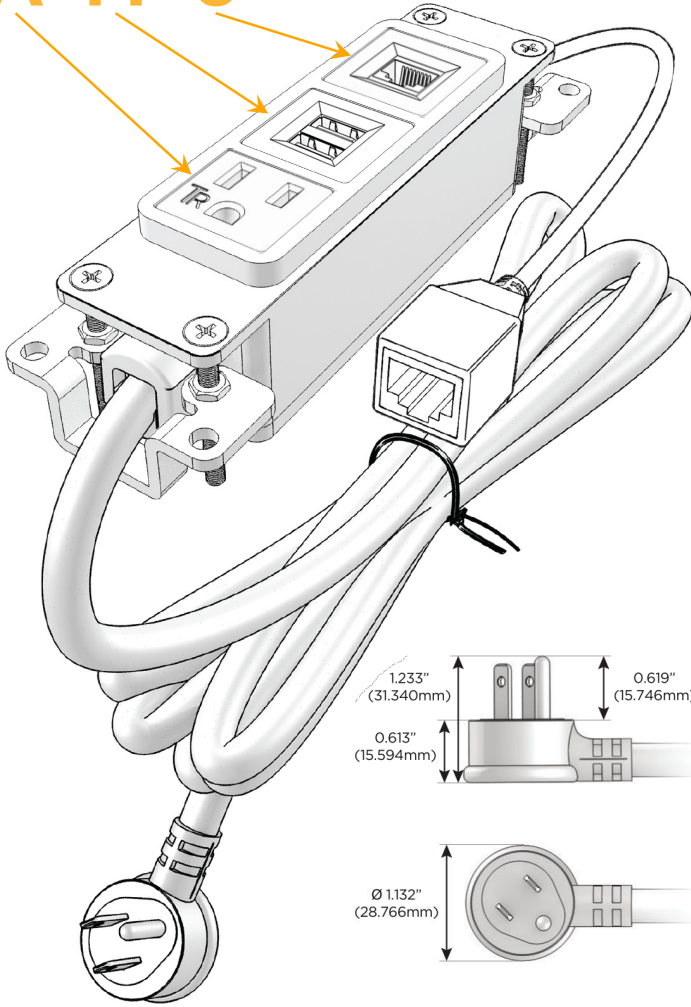

Bezel Finish: **BLACK (ABS)**

Custom Finishes Available M-POWER-3T-AM6-BAB

Features:

Module/Port Options:

- A** Tamper Resistant AC Receptacle
- E** USB-A & USB-C (20W)
- M** Double USB-A (Fast Charging Ports - 18W)
- H** HDMI
- 6** CAT 6
- 12** RJ 12
- X** Switched AC
- Y** 3-Way Switch (Low Voltage)
- V** USB-C (45W High Speed Charging Port)
- S** USB-C (25W High Speed Charging Port)
- R** Switched AC (Rocker Switch)
- D** Dimmer Switch

Plug:

Supplied with Low Profile Flat 45° Angle 120 VAC Plug

Optional Standard Straight 120 VAC Plug

Optional Straight 120 VAC Pass-through Plug

- CLEAN, COMPACT DESIGN
- STREAMLINED
- LOW PROFILE
- SIDE-EXITING CORDS
- PLUG & PLAY
- 6' AC CORD & PLUG (FLAT PLUG STANDARD)
- CUSTOMIZABLE CONFIGURATIONS AND FINISHES
- UL LISTED FOR MOUNTING IN FURNITURE
- 15A

M-POWER-3T

AC POWER & DATA CONNECTIVITY SOLUTION

M-POWER-3T-AM6-BAB

Specs:

Modules/Ports:

- A** Tamper Resistant AC Receptacle
- M** Double USB-A (Fast Charging Ports - 18W)
- 6** CAT 6

A M 6

Distributed by