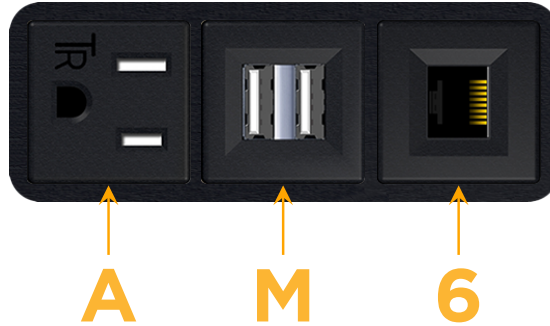

Bezel Finish: **BLACK (ABS)**

Custom Finishes Available M-POWER-3T-AM6-BAB

Features:

Module/Port Options:

- A** Tamper Resistant AC Receptacle
- E** USB-A & USB-C (20W)
- M** Double USB-A (Fast Charging Ports - 18W)
- H** HDMI
- 6** CAT 6
- 12** RJ 12
- X** Switched AC
- Y** 3-Way Switch (Low Voltage)
- V** USB-C (45W High Speed Charging Port)
- S** USB-C (25W High Speed Charging Port)
- R** Switched AC (Rocker Switch)
- D** Dimmer Switch

Plug:

Supplied with Low Profile Flat 45° Angle 120 VAC Plug

Optional Standard Straight 120 VAC Plug

Optional Straight 120 VAC Pass-through Plug

- CLEAN, COMPACT DESIGN
- STREAMLINED
- LOW PROFILE
- SIDE-EXITING CORDS
- PLUG & PLAY
- 6' AC CORD & PLUG (FLAT PLUG STANDARD)
- CUSTOMIZABLE CONFIGURATIONS AND FINISHES
- UL LISTED FOR MOUNTING IN FURNITURE
- 15A

M-POWER-3T

AC POWER & DATA CONNECTIVITY SOLUTION

M-POWER-3T-AM6-BAB

Specs:

Modules/Ports:

- A** Tamper Resistant AC Receptacle
- M** Double USB-A (Fast Charging Ports - 18W)
- 6** CAT 6

A M 6

Distributed by