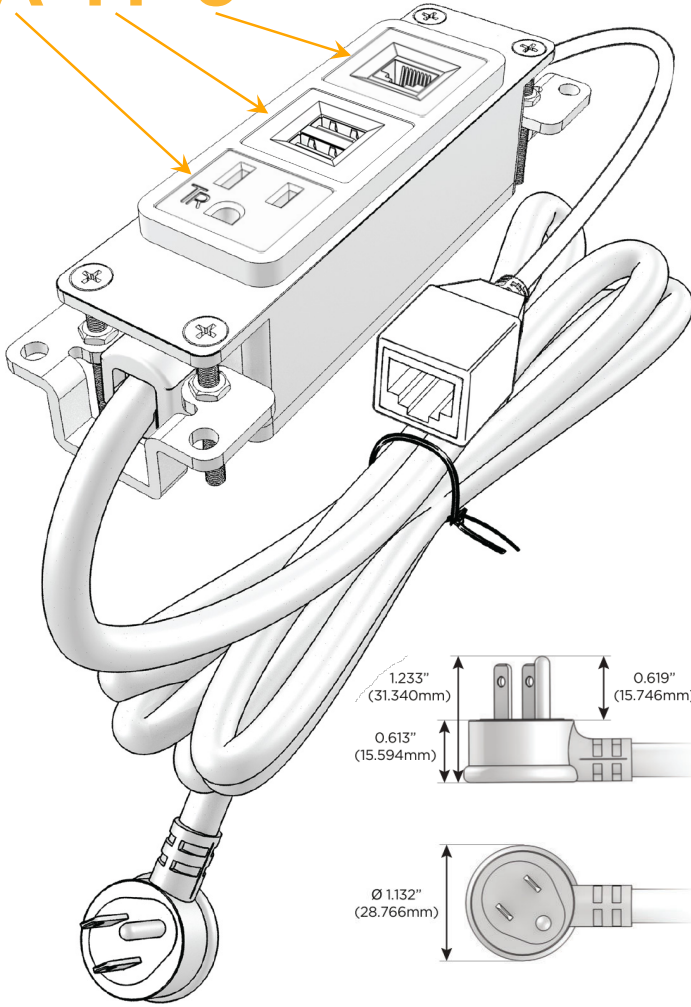

### Module/Port Options:

- A** Tamper Resistant AC Receptacle
- E** USB-A & USB-C (20W)
- M** Double USB-A (Fast Charging Ports - 18W)
- H** HDMI
- 6** CAT 6
- 12** RJ 12
- X** Switched AC
- Y** 3-Way Switch (Low Voltage)
- V** USB-C (45W High Speed Charging Port)
- S** USB-C (25W High Speed Charging Port)
- R** Switched AC (Rocker Switch)
- D** Dimmer Switch

### Plug:

Supplied with Low Profile Flat 45° Angle 120 VAC Plug

Optional Standard Straight 120 VAC Plug

Optional Straight 120 VAC Pass-through Plug

- CLEAN, COMPACT DESIGN
- STREAMLINED
- LOW PROFILE
- SIDE-EXITING CORDS
- PLUG & PLAY
- 6' AC CORD & PLUG (FLAT PLUG STANDARD)
- CUSTOMIZABLE CONFIGURATIONS AND FINISHES
- UL LISTED FOR MOUNTING IN FURNITURE
- 15A

# M-POWER-3T

AC POWER & DATA CONNECTIVITY SOLUTION

M-POWER-3T-AM6-B2AB

Specs:

**Modules/Ports:**

- A** Tamper Resistant AC Receptacle
- M** Double USB-A (Fast Charging Ports - 18W)
- 6** CAT 6

**A M 6**

Distributed by