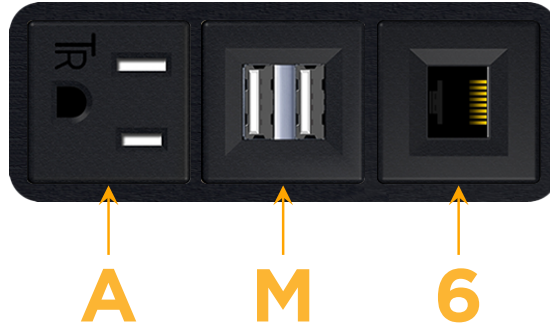

M-POWER-3T

AC POWER & DATA CONNECTIVITY SOLUTION

M-POWER-3T-AM6-B2AB

Distributed by

Mormax Company, Inc.

8 Westchester Plaza

Elmsford, NY 10523

914-699-0101

sales@mormax.com

mormax.com

Metro Light & Power's line of power & data solutions offers sophisticated design elements combined with greater ease of installation. Streamlined and low-profile, enhanced by side-exiting cords, our outlets advance the industry with their cutting edge look and feel. We believe flexibility is key, and we provide a variety of mounting options, including the ability to mount in limited spaces. Our outlets are available in many finishes and configurations, in addition to a custom color and finish capability for our clients.

Bezel Finish: **SATIN BLACK (ABS)**

Custom Finishes Available M-POWER-3T-AM6-B2AB

Features:

Module/Port Options:

- **A** Tamper Resistant AC Receptacle
- **E** USB-A & USB-C (20W)
- **M** Double USB-A (Fast Charging Ports - 18W)
- **H** HDMI
- **6** CAT 6
- **12** RJ 12
- **X** Switched AC
- **Y** 3-Way Switch (Low Voltage)
- **V** USB-C (45W High Speed Charging Port)
- **S** USB-C (25W High Speed Charging Port)
- **R** Switched AC (Rocker Switch)
- **D** Dimmer Switch

Plug:

Supplied with Low Profile Flat 45° Angle 120 VAC Plug

Optional Standard Straight 120 VAC Plug

Optional Straight 120 VAC Pass-through Plug

- CLEAN, COMPACT DESIGN
- STREAMLINED
- LOW PROFILE
- SIDE-EXITING CORDS
- PLUG & PLAY
- 6' AC CORD & PLUG (FLAT PLUG STANDARD)
- CUSTOMIZABLE CONFIGURATIONS AND FINISHES
- UL LISTED FOR MOUNTING IN FURNITURE
- 15A