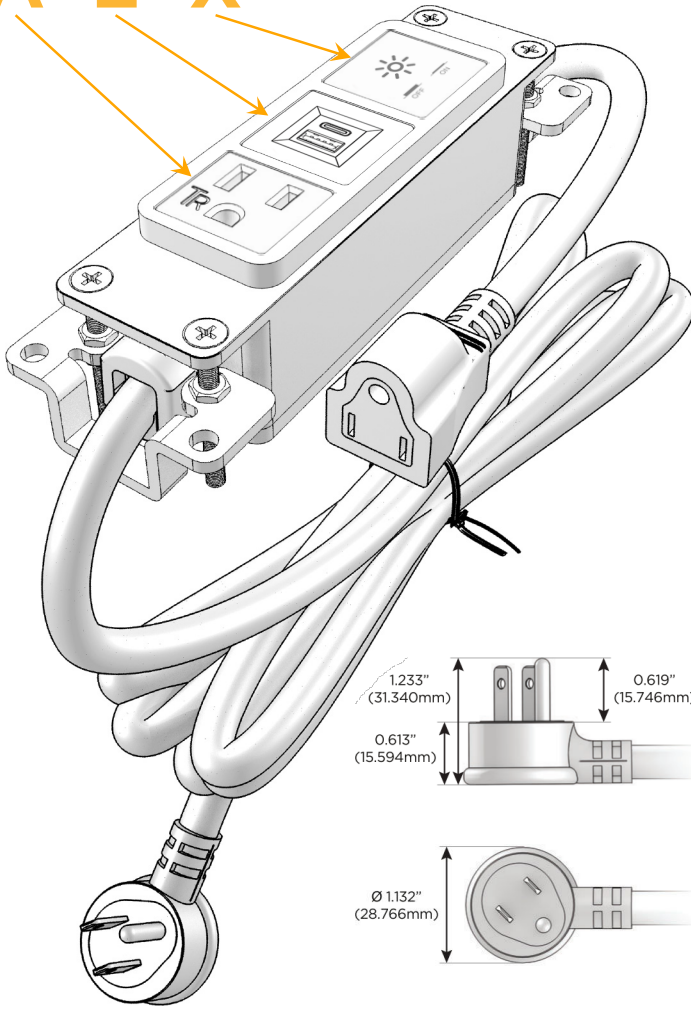

M-POWER-3T

AC POWER & DATA CONNECTIVITY SOLUTION

M-POWER-3T-AEX-SS8B

Specs:

Modules/Ports:

- **A** Tamper Resistant AC Receptacle
- **E** USB-A & USB-C (20W)
- **X** Switched AC

Distributed by

Mormax Company, Inc.

8 Westchester Plaza

Elmsford, NY 10523

914-699-0101

sales@mormax.com

mormax.com

A E X