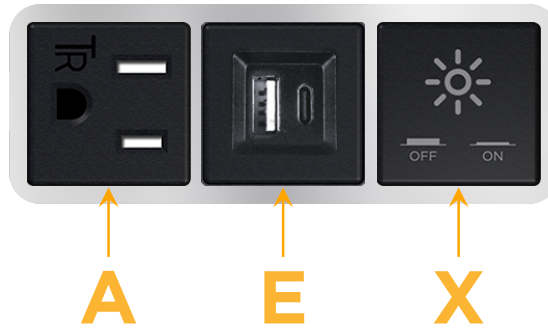

M-POWER-3T

AC POWER & DATA CONNECTIVITY SOLUTION

M-POWER-3T-AEX-SS8B

Distributed by

Mormax Company, Inc.

8 Westchester Plaza

Elmsford, NY 10523

914-699-0101

sales@mormax.com

mormax.com

Metro Light & Power's line of power & data solutions offers sophisticated design elements combined with greater ease of installation. Streamlined and low-profile, enhanced by side-exiting cords, our outlets advance the industry with their cutting edge look and feel. We believe flexibility is key, and we provide a variety of mounting options, including the ability to mount in limited spaces. Our outlets are available in many finishes and configurations, in addition to a custom color and finish capability for our clients.

Bezel Finish: **STAINLESS STEEL MIRROR FINISH**

Custom Finishes Available M-POWER-3T-AEX-SS8B

Features:

Module/Port Options:

- **A** Tamper Resistant AC Receptacle
- **E** USB-A & USB-C (20W)
- **M** Double USB-A (Fast Charging Ports - 18W)
- **H** HDMI
- **6** CAT 6
- **12** RJ 12
- **X** Switched AC
- **Y** 3-Way Switch (Low Voltage)
- **V** USB-C (45W High Speed Charging Port)
- **S** USB-C (25W High Speed Charging Port)
- **R** Switched AC (Rocker Switch)
- **D** Dimmer Switch

Plug:

Supplied with Low Profile Flat 45° Angle 120 VAC Plug

Optional Standard Straight 120 VAC Plug

Optional Straight 120 VAC Pass-through Plug

- CLEAN, COMPACT DESIGN
- STREAMLINED
- LOW PROFILE
- SIDE-EXITING CORDS
- PLUG & PLAY
- 6' AC CORD & PLUG (FLAT PLUG STANDARD)
- CUSTOMIZABLE CONFIGURATIONS AND FINISHES
- UL LISTED FOR MOUNTING IN FURNITURE
- 15A