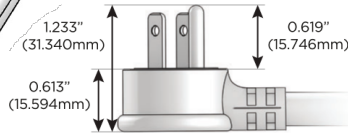

### Plug:

Supplied with Low Profile Flat 45° Angle 120 VAC Plug

Optional Standard Straight 120 VAC Plug

Optional Straight 120 VAC Pass-through Plug

- CLEAN, COMPACT DESIGN
- STREAMLINED
- LOW PROFILE
- SIDE-EXITING CORDS
- PLUG & PLAY
- 6' AC CORD & PLUG (FLAT PLUG STANDARD)
- CUSTOMIZABLE CONFIGURATIONS AND FINISHES
- UL LISTED FOR MOUNTING IN FURNITURE
- 15A

# M-POWER-3T

AC POWER & DATA CONNECTIVITY SOLUTION

M-POWER-3T-AEX-SS4B

Specs:

**Modules/Ports:**

- A** Tamper Resistant AC Receptacle
- E** USB-A & USB-C (20W)
- X** Switched AC

**A E X**

Distributed by