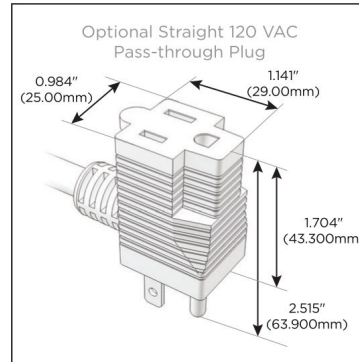

### Module/Port Options:

- A** Tamper Resistant AC Receptacle
- E** USB-A & USB-C (20W)
- M** Double USB-A (Fast Charging Ports - 18W)
- H** HDMI
- 6** CAT 6
- 12** RJ 12
- X** Switched AC
- Y** 3-Way Switch (Low Voltage)
- V** USB-C (45W High Speed Charging Port)
- S** USB-C (25W High Speed Charging Port)
- R** Switched AC (Rocker Switch)
- D** Dimmer Switch

### Plug:

Supplied with Low Profile Flat 45° Angle 120 VAC Plug

Optional Standard Straight 120 VAC Plug

Optional Straight 120 VAC Pass-through Plug

- CLEAN, COMPACT DESIGN
- STREAMLINED
- LOW PROFILE
- SIDE-EXITING CORDS
- PLUG & PLAY
- 6' AC CORD & PLUG (FLAT PLUG STANDARD)
- CUSTOMIZABLE CONFIGURATIONS AND FINISHES
- UL LISTED FOR MOUNTING IN FURNITURE
- 15A

# M-POWER-3T

AC POWER & DATA CONNECTIVITY SOLUTION

M-POWER-3T-AEX-SS4B

Specs:

**Modules/Ports:**

- A** Tamper Resistant AC Receptacle
- E** USB-A & USB-C (20W)
- X** Switched AC

**A E X**

Distributed by