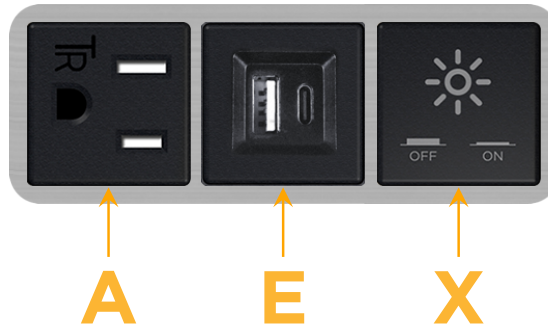

M-POWER-3T

AC POWER & DATA CONNECTIVITY SOLUTION

M-POWER-3T-AEX-SS4B

Distributed by

Mormax Company, Inc.

8 Westchester Plaza

Elmsford, NY 10523

914-699-0101

sales@mormax.com

mormax.com

Metro Light & Power's line of power & data solutions offers sophisticated design elements combined with greater ease of installation. Streamlined and low-profile, enhanced by side-exiting cords, our outlets advance the industry with their cutting edge look and feel. We believe flexibility is key, and we provide a variety of mounting options, including the ability to mount in limited spaces. Our outlets are available in many finishes and configurations, in addition to a custom color and finish capability for our clients.

Bezel Finish: **STAINLESS STEEL BRUSHED**

Custom Finishes Available M-POWER-3T-AEX-SS4B

Features:

Module/Port Options:

- **A** Tamper Resistant AC Receptacle
- **E** USB-A & USB-C (20W)
- **M** Double USB-A (Fast Charging Ports - 18W)
- **H** HDMI
- **6** CAT 6
- **12** RJ 12
- **X** Switched AC
- **Y** 3-Way Switch (Low Voltage)
- **V** USB-C (45W High Speed Charging Port)
- **S** USB-C (25W High Speed Charging Port)
- **R** Switched AC (Rocker Switch)
- **D** Dimmer Switch

Plug:

Supplied with Low Profile Flat 45° Angle 120 VAC Plug

Optional Standard Straight 120 VAC Plug

Optional Straight 120 VAC Pass-through Plug

- CLEAN, COMPACT DESIGN
- STREAMLINED
- LOW PROFILE
- SIDE-EXITING CORDS
- PLUG & PLAY
- 6' AC CORD & PLUG (FLAT PLUG STANDARD)
- CUSTOMIZABLE CONFIGURATIONS AND FINISHES
- UL LISTED FOR MOUNTING IN FURNITURE
- 15A