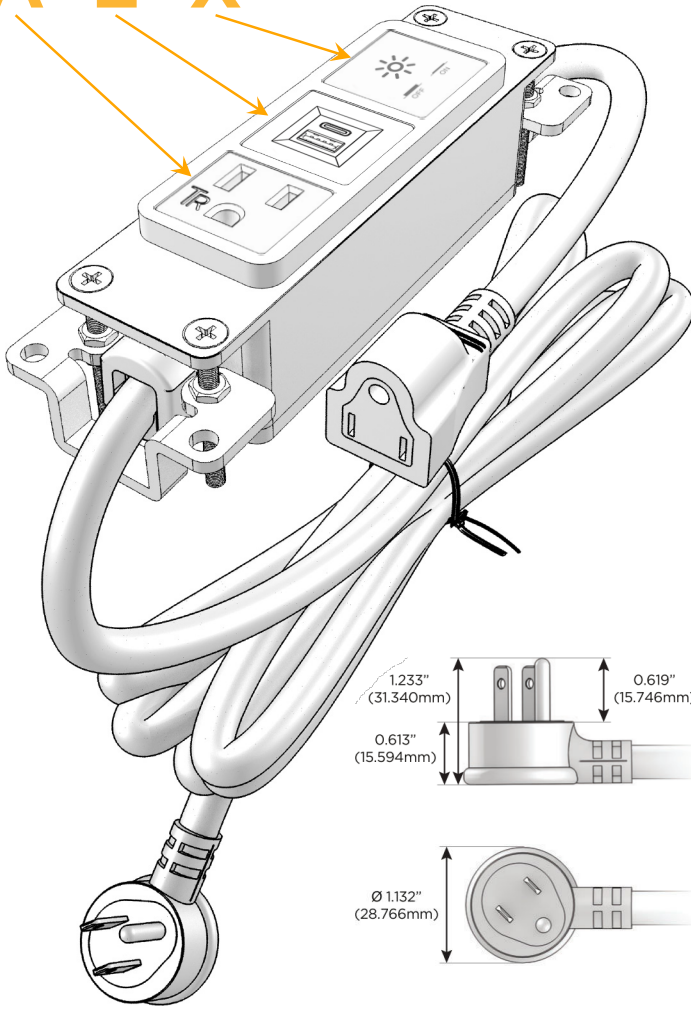

### Module/Port Options:

- A** Tamper Resistant AC Receptacle
- E** USB-A & USB-C (20W)
- M** Double USB-A (Fast Charging Ports - 18W)
- H** HDMI
- 6** CAT 6
- 12** RJ 12
- X** Switched AC
- Y** 3-Way Switch (Low Voltage)
- V** USB-C (45W High Speed Charging Port)
- S** USB-C (25W High Speed Charging Port)
- R** Switched AC (Rocker Switch)
- D** Dimmer Switch

### Plug:

Supplied with Low Profile Flat 45° Angle 120 VAC Plug

Optional Standard Straight 120 VAC Plug

Optional Straight 120 VAC Pass-through Plug

- CLEAN, COMPACT DESIGN
- STREAMLINED
- LOW PROFILE
- SIDE-EXITING CORDS
- PLUG & PLAY
- 6' AC CORD & PLUG (FLAT PLUG STANDARD)
- CUSTOMIZABLE CONFIGURATIONS AND FINISHES
- UL LISTED FOR MOUNTING IN FURNITURE
- 15A

# M-POWER-3T

AC POWER & DATA CONNECTIVITY SOLUTION

M-POWER-3T-AEX-SS4B

Specs:

**Modules/Ports:**

- A** Tamper Resistant AC Receptacle
- E** USB-A & USB-C (20W)
- X** Switched AC

**A E X**

Distributed by