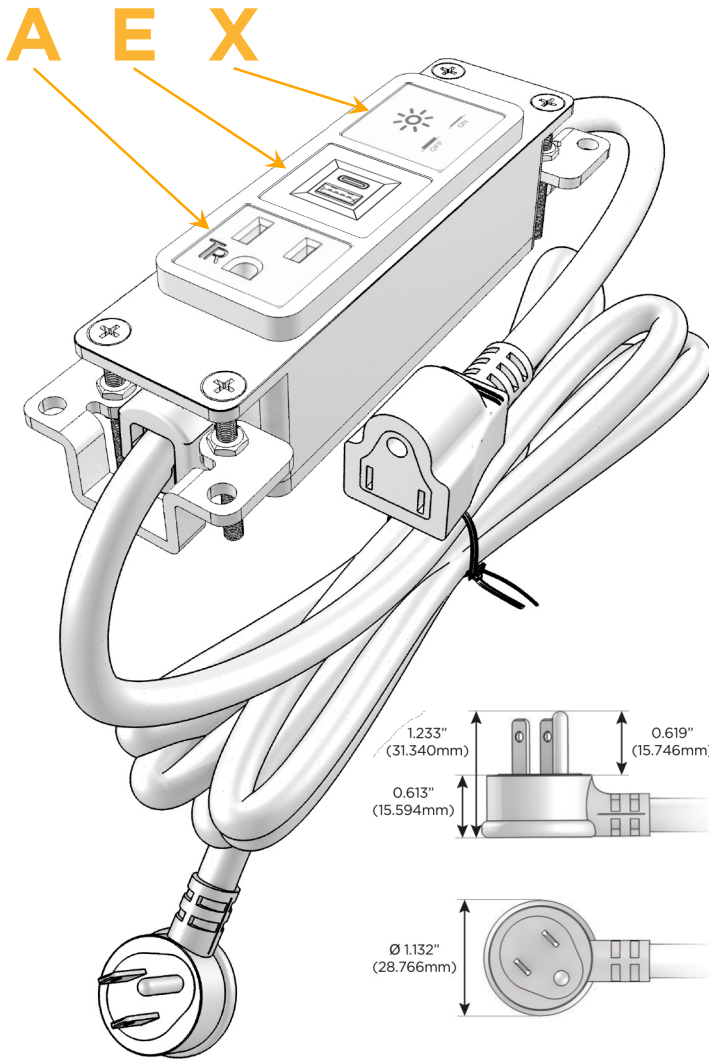

Bezel Finish: **SATIN NICKEL (ABS)**

Custom Finishes Available M-POWER-3T-AEX-SAB

Features:

Module/Port Options:

- A** Tamper Resistant AC Receptacle
- E** USB-A & USB-C (20W)
- M** Double USB-A (Fast Charging Ports - 18W)
- H** HDMI
- 6** CAT 6
- 12** RJ 12
- X** Switched AC
- Y** 3-Way Switch (Low Voltage)
- V** USB-C (45W High Speed Charging Port)
- S** USB-C (25W High Speed Charging Port)
- R** Switched AC (Rocker Switch)
- D** Dimmer Switch

Plug:

Supplied with Low Profile Flat 45° Angle 120 VAC Plug

Optional Standard Straight 120 VAC Plug

Optional Straight 120 VAC Pass-through Plug

- CLEAN, COMPACT DESIGN
- STREAMLINED
- LOW PROFILE
- SIDE-EXITING CORDS
- PLUG & PLAY
- 6' AC CORD & PLUG (FLAT PLUG STANDARD)
- CUSTOMIZABLE CONFIGURATIONS AND FINISHES
- UL LISTED FOR MOUNTING IN FURNITURE
- 15A

sales@mormax.com

mormax.com

Specs:

Modules/Ports:

- A** Tamper Resistant AC Receptacle
- E** USB-A & USB-C (20W)
- X** Switched AC

TOP