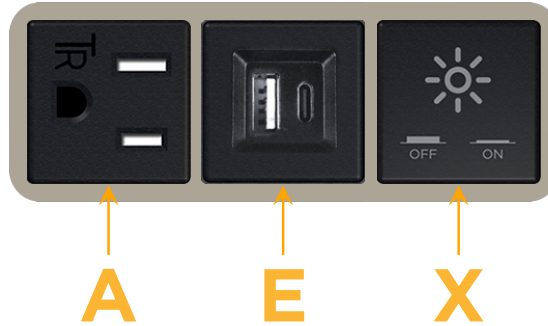

Bezel Finish: **SATIN NICKEL (ABS)**

Custom Finishes Available M-POWER-3T-AEX-SAB

Features:

Module/Port Options:

- A** Tamper Resistant AC Receptacle
- E** USB-A & USB-C (20W)
- M** Double USB-A (Fast Charging Ports - 18W)
- H** HDMI
- 6** CAT 6
- 12** RJ 12
- X** Switched AC
- Y** 3-Way Switch (Low Voltage)
- V** USB-C (45W High Speed Charging Port)
- S** USB-C (25W High Speed Charging Port)
- R** Switched AC (Rocker Switch)
- D** Dimmer Switch

Plug:

Supplied with Low Profile Flat 45° Angle 120 VAC Plug

Optional Standard Straight 120 VAC Plug

Optional Straight 120 VAC Pass-through Plug

- CLEAN, COMPACT DESIGN
- STREAMLINED
- LOW PROFILE
- SIDE-EXITING CORDS
- PLUG & PLAY
- 6' AC CORD & PLUG (FLAT PLUG STANDARD)
- CUSTOMIZABLE CONFIGURATIONS AND FINISHES
- UL LISTED FOR MOUNTING IN FURNITURE
- 15A

sales@mormax.com

mormax.com

Specs:

Modules/Ports:

- A** Tamper Resistant AC Receptacle
- E** USB-A & USB-C (20W)
- X** Switched AC

TOP