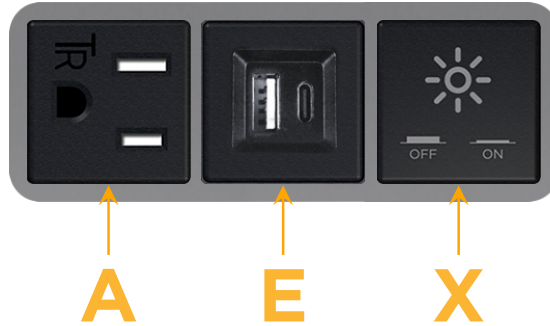

Bezel Finish: **MAGNESIUM (ABS)**

Custom Finishes Available M-POWER-3T-AEX-MAB

Features:

**Module/Port Options:**

- A** Tamper Resistant AC Receptacle
- E** USB-A & USB-C (20W)
- M** Double USB-A (Fast Charging Ports - 18W)
- H** HDMI
- 6** CAT 6
- 12** RJ 12
- X** Switched AC
- Y** 3-Way Switch (Low Voltage)
- V** USB-C (45W High Speed Charging Port)
- S** USB-C (25W High Speed Charging Port)
- R** Switched AC (Rocker Switch)
- D** Dimmer Switch

**Plug:**

Supplied with Low Profile Flat 45° Angle 120 VAC Plug

Optional Standard Straight 120 VAC Plug

Optional Straight 120 VAC Pass-through Plug

- CLEAN, COMPACT DESIGN
- STREAMLINED
- LOW PROFILE
- SIDE-EXITING CORDS
- PLUG & PLAY
- 6' AC CORD & PLUG (FLAT PLUG STANDARD)
- CUSTOMIZABLE CONFIGURATIONS AND FINISHES
- UL LISTED FOR MOUNTING IN FURNITURE
- 15A

sales@mormax.com

mormax.com

Specs:

**Modules/Ports:**

- A** Tamper Resistant AC Receptacle
- E** USB-A & USB-C (20W)
- X** Switched AC

**A E X**

TOP