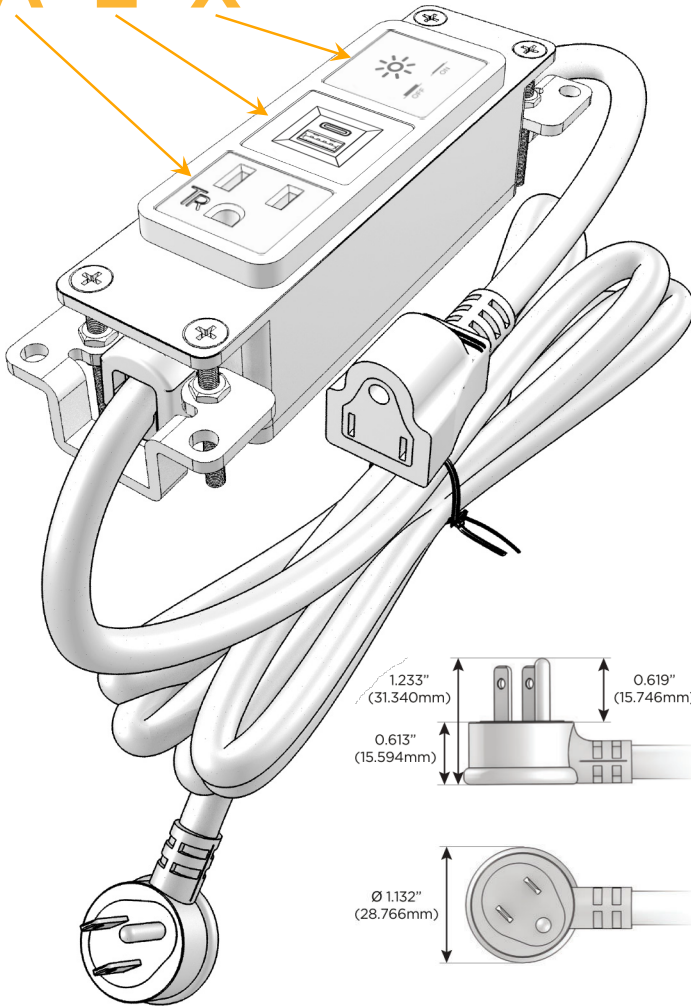

Bezel Finish: **MAGNESIUM (ABS)**

Custom Finishes Available M-POWER-3T-AEX-MAB

Features:

**Module/Port Options:**

- A** Tamper Resistant AC Receptacle
- E** USB-A & USB-C (20W)
- M** Double USB-A (Fast Charging Ports - 18W)
- H** HDMI
- 6** CAT 6
- 12** RJ 12
- X** Switched AC
- Y** 3-Way Switch (Low Voltage)
- V** USB-C (45W High Speed Charging Port)
- S** USB-C (25W High Speed Charging Port)
- R** Switched AC (Rocker Switch)
- D** Dimmer Switch

**Plug:**

Supplied with Low Profile Flat 45° Angle 120 VAC Plug

Optional Standard Straight 120 VAC Plug

Optional Straight 120 VAC Pass-through Plug

- CLEAN, COMPACT DESIGN
- STREAMLINED
- LOW PROFILE
- SIDE-EXITING CORDS
- PLUG & PLAY
- 6' AC CORD & PLUG (FLAT PLUG STANDARD)
- CUSTOMIZABLE CONFIGURATIONS AND FINISHES
- UL LISTED FOR MOUNTING IN FURNITURE
- 15A

sales@mormax.com

mormax.com

Specs:

**Modules/Ports:**

- A** Tamper Resistant AC Receptacle
- E** USB-A & USB-C (20W)
- X** Switched AC

**A E X**

TOP