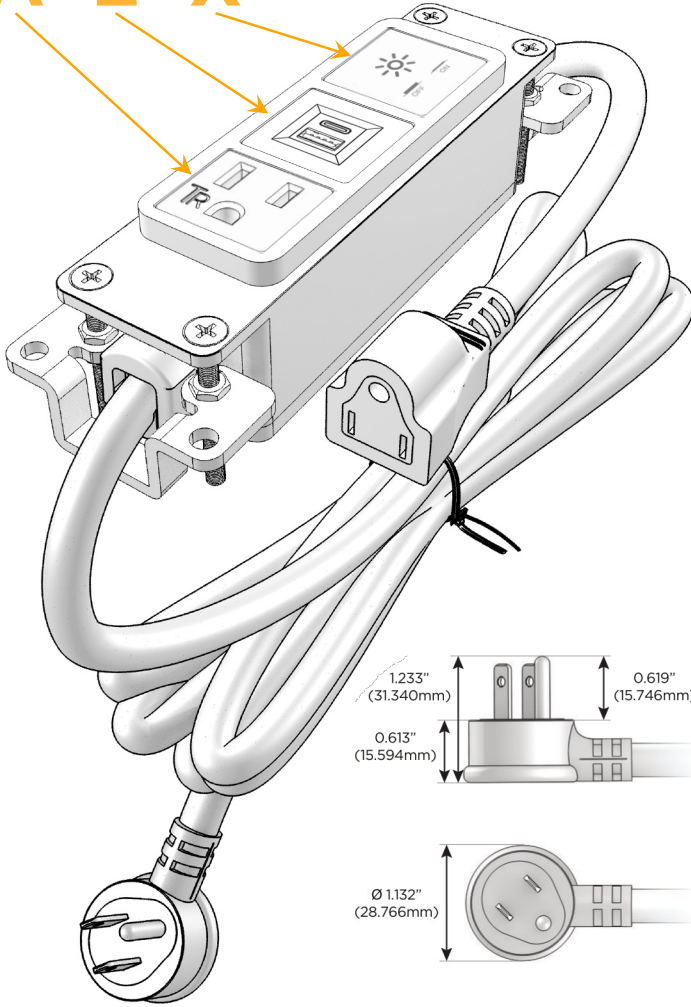

M-POWER-3T

AC POWER & DATA CONNECTIVITY SOLUTION

M-POWER-3T-AEX-CRAB

Specs:

Modules/Ports:

- **A** Tamper Resistant AC Receptacle
- **E** USB-A & USB-C (20W)
- **X** Switched AC

Distributed by

Mormax Company, Inc.

8 Westchester Plaza

Elmsford, NY 10523

914-699-0101

sales@mormax.com

mormax.com

A E X