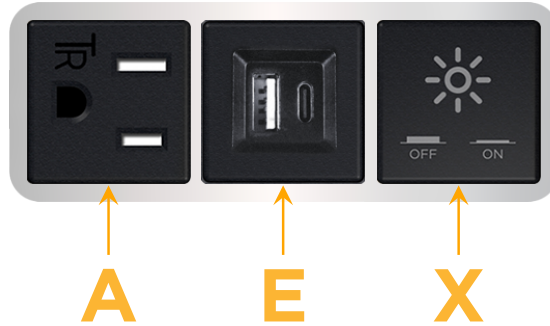

Bezel Finish: **CHROME (ABS)**

Custom Finishes Available M-POWER-3T-AEX-CRAB

Features:

Module/Port Options:

- A** Tamper Resistant AC Receptacle
- E** USB-A & USB-C (20W)
- M** Double USB-A (Fast Charging Ports - 18W)
- H** HDMI
- 6** CAT 6
- 12** RJ 12
- X** Switched AC
- Y** 3-Way Switch (Low Voltage)
- V** USB-C (45W High Speed Charging Port)
- S** USB-C (25W High Speed Charging Port)
- R** Switched AC (Rocker Switch)
- D** Dimmer Switch

Plug:

Supplied with Low Profile Flat 45° Angle 120 VAC Plug

Optional Standard Straight 120 VAC Plug

Optional Straight 120 VAC Pass-through Plug

- CLEAN, COMPACT DESIGN
- STREAMLINED
- LOW PROFILE
- SIDE-EXITING CORDS
- PLUG & PLAY
- 6' AC CORD & PLUG (FLAT PLUG STANDARD)
- CUSTOMIZABLE CONFIGURATIONS AND FINISHES
- UL LISTED FOR MOUNTING IN FURNITURE
- 15A

M-POWER-3T

AC POWER & DATA CONNECTIVITY SOLUTION

M-POWER-3T-AEX-CRAB

Specs:

Modules/Ports:

- A** Tamper Resistant AC Receptacle
- E** USB-A & USB-C (20W)
- X** Switched AC

Distributed by

Mormax Company, Inc.