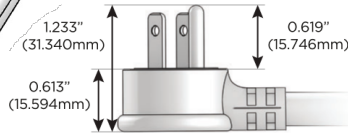

Mormax Company, Inc.

8 Westchester Plaza

Elmsford, NY 10523

914-699-0101

sales@mormax.com

mormax.com

A E X