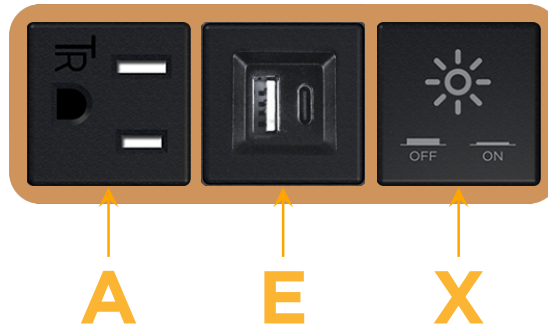

Bezel Finish: **SOLID COPPER**

Custom Finishes Available M-POWER-3T-AEX-CB

Features:

**Module/Port Options:**

- A** Tamper Resistant AC Receptacle
- E** USB-A & USB-C (20W)
- M** Double USB-A (Fast Charging Ports - 18W)
- H** HDMI
- 6** CAT 6
- 12** RJ 12
- X** Switched AC
- Y** 3-Way Switch (Low Voltage)
- V** USB-C (45W High Speed Charging Port)
- S** USB-C (25W High Speed Charging Port)
- R** Switched AC (Rocker Switch)
- D** Dimmer Switch

**Plug:**

- Supplied with Low Profile Flat 45° Angle 120 VAC Plug
- Optional Standard Straight 120 VAC Plug
- Optional Straight 120 VAC Pass-through Plug

- CLEAN, COMPACT DESIGN
- STREAMLINED
- LOW PROFILE
- SIDE-EXITING CORDS
- PLUG & PLAY
- 6' AC CORD & PLUG (FLAT PLUG STANDARD)
- CUSTOMIZABLE CONFIGURATIONS AND FINISHES
- UL LISTED FOR MOUNTING IN FURNITURE
- 15A

# M-POWER-3T

AC POWER & DATA CONNECTIVITY SOLUTION

M-POWER-3T-AEX-CB

Specs:

**Modules/Ports:**

- A** Tamper Resistant AC Receptacle
- E** USB-A & USB-C (20W)
- X** Switched AC

**A E X**

Distributed by