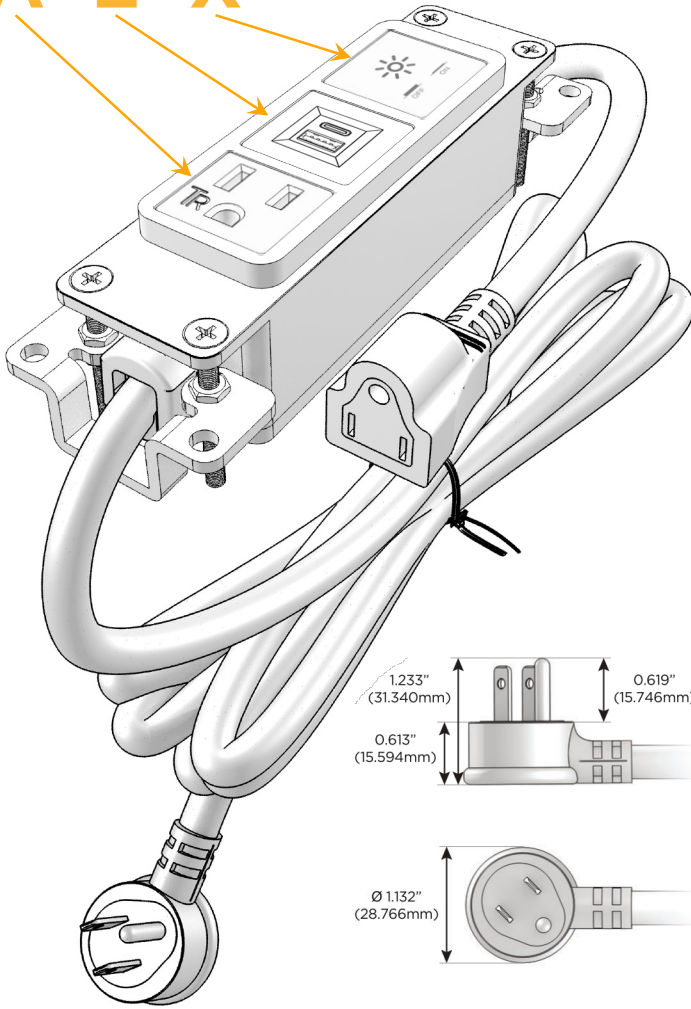

Bezel Finish: **SOLID COPPER**

Custom Finishes Available M-POWER-3T-AEX-CB

Features:

**Module/Port Options:**

- A** Tamper Resistant AC Receptacle
- E** USB-A & USB-C (20W)
- M** Double USB-A (Fast Charging Ports - 18W)
- H** HDMI
- 6** CAT 6
- 12** RJ 12
- X** Switched AC
- Y** 3-Way Switch (Low Voltage)
- V** USB-C (45W High Speed Charging Port)
- S** USB-C (25W High Speed Charging Port)
- R** Switched AC (Rocker Switch)
- D** Dimmer Switch

**Plug:**

- Supplied with Low Profile Flat 45° Angle 120 VAC Plug
- Optional Standard Straight 120 VAC Plug
- Optional Straight 120 VAC Pass-through Plug

- CLEAN, COMPACT DESIGN
- STREAMLINED
- LOW PROFILE
- SIDE-EXITING CORDS
- PLUG & PLAY
- 6' AC CORD & PLUG (FLAT PLUG STANDARD)
- CUSTOMIZABLE CONFIGURATIONS AND FINISHES
- UL LISTED FOR MOUNTING IN FURNITURE
- 15A

# M-POWER-3T

AC POWER & DATA CONNECTIVITY SOLUTION

M-POWER-3T-AEX-CB

Specs:

**Modules/Ports:**

- A** Tamper Resistant AC Receptacle
- E** USB-A & USB-C (20W)
- X** Switched AC

**A E X**

Distributed by