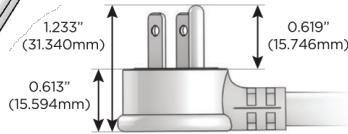

# M-POWER-3T

AC POWER & DATA CONNECTIVITY SOLUTION

M-POWER-3T-AEX-CB

Specs:

**Modules/Ports:**

- A** Tamper Resistant AC Receptacle
- E** USB-A & USB-C (20W)
- X** Switched AC

**A E X**

Distributed by