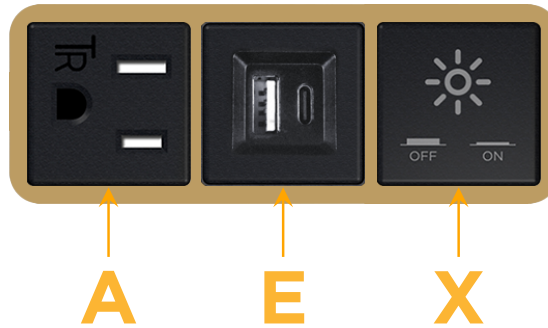

Bezel Finish: **STANDARD BRONZE (ABS)**

Custom Finishes Available M-POWER-3T-AEX-BZAB

Features:

Module/Port Options:

- A** Tamper Resistant AC Receptacle
- E** USB-A & USB-C (20W)
- M** Double USB-A (Fast Charging Ports - 18W)
- H** HDMI
- 6** CAT 6
- 12** RJ 12
- X** Switched AC
- Y** 3-Way Switch (Low Voltage)
- V** USB-C (45W High Speed Charging Port)
- S** USB-C (25W High Speed Charging Port)
- R** Switched AC (Rocker Switch)
- D** Dimmer Switch

Plug:

Supplied with Low Profile Flat 45° Angle 120 VAC Plug

Optional Standard Straight 120 VAC Plug

Optional Straight 120 VAC Pass-through Plug

- CLEAN, COMPACT DESIGN
- STREAMLINED
- LOW PROFILE
- SIDE-EXITING CORDS
- PLUG & PLAY
- 6' AC CORD & PLUG (FLAT PLUG STANDARD)
- CUSTOMIZABLE CONFIGURATIONS AND FINISHES
- UL LISTED FOR MOUNTING IN FURNITURE
- 15A

M-POWER-3T

AC POWER & DATA CONNECTIVITY SOLUTION

M-POWER-3T-AEX-BZAB

Specs:

Modules/Ports:

- A** Tamper Resistant AC Receptacle
- E** USB-A & USB-C (20W)
- X** Switched AC

Distributed by

Mormax Company, Inc.