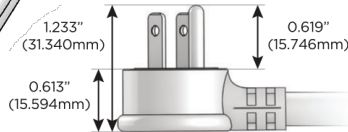

Mormax Company, Inc.

8 Westchester Plaza

Elmsford, NY 10523

914-699-0101

sales@mormax.com

mormax.com

A E X