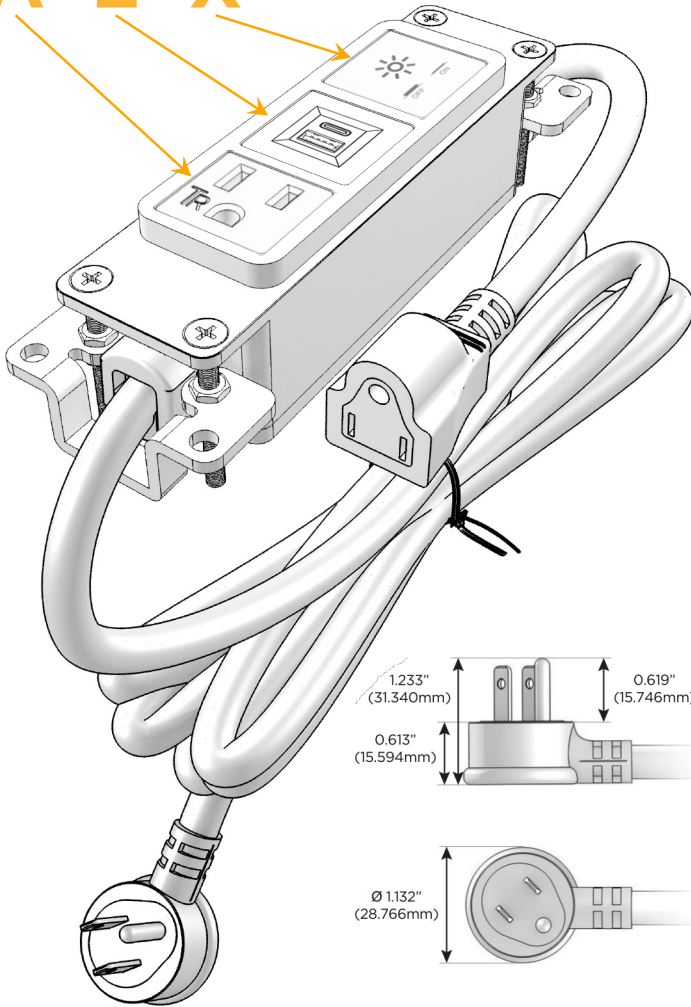

M-POWER-3T

AC POWER & DATA CONNECTIVITY SOLUTION

M-POWER-3T-AEX-BZAB

Specs:

Modules/Ports:

- **A** Tamper Resistant AC Receptacle
- **E** USB-A & USB-C (20W)
- **X** Switched AC

Distributed by

Mormax Company, Inc.

8 Westchester Plaza

Elmsford, NY 10523

914-699-0101

sales@mormax.com

mormax.com

A E X