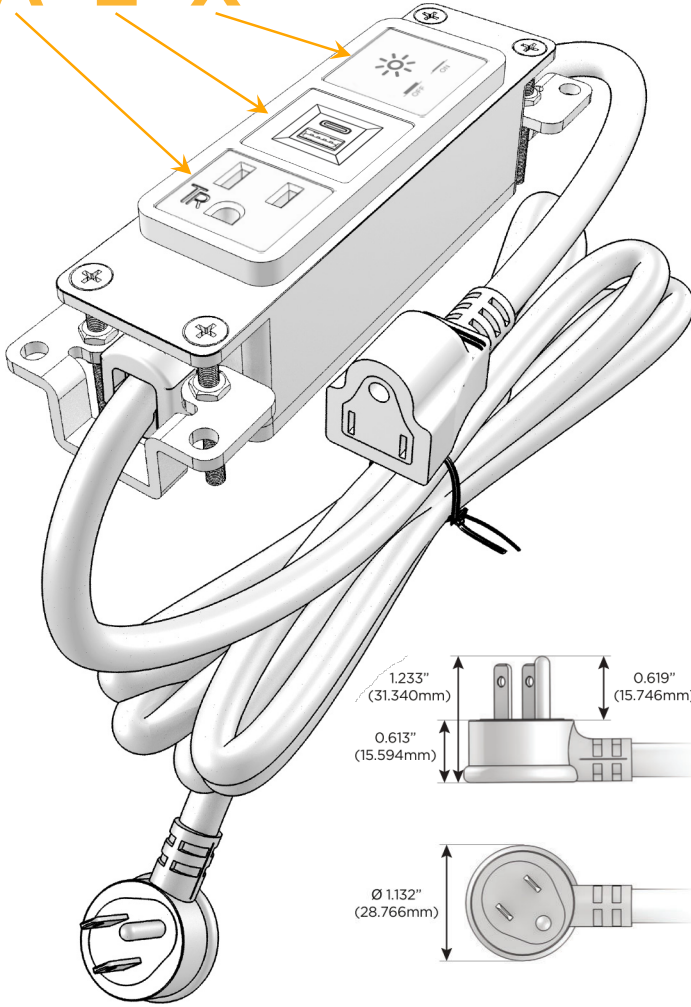

### Module/Port Options:

- A** Tamper Resistant AC Receptacle
- E** USB-A & USB-C (20W)
- M** Double USB-A (Fast Charging Ports - 18W)
- H** HDMI
- 6** CAT 6
- 12** RJ 12
- X** Switched AC
- Y** 3-Way Switch (Low Voltage)
- V** USB-C (45W High Speed Charging Port)
- S** USB-C (25W High Speed Charging Port)
- R** Switched AC (Rocker Switch)
- D** Dimmer Switch

### Plug:

Supplied with Low Profile Flat 45° Angle 120 VAC Plug

Optional Standard Straight 120 VAC Plug

Optional Straight 120 VAC Pass-through Plug

- CLEAN, COMPACT DESIGN
- STREAMLINED
- LOW PROFILE
- SIDE-EXITING CORDS
- PLUG & PLAY
- 6' AC CORD & PLUG (FLAT PLUG STANDARD)
- CUSTOMIZABLE CONFIGURATIONS AND FINISHES
- UL LISTED FOR MOUNTING IN FURNITURE
- 15A

# M-POWER-3T

AC POWER & DATA CONNECTIVITY SOLUTION

M-POWER-3T-AEX-BZ5AAB

Specs:

**Modules/Ports:**

- A** Tamper Resistant AC Receptacle
- E** USB-A & USB-C (20W)
- X** Switched AC

**A E X**

TOP