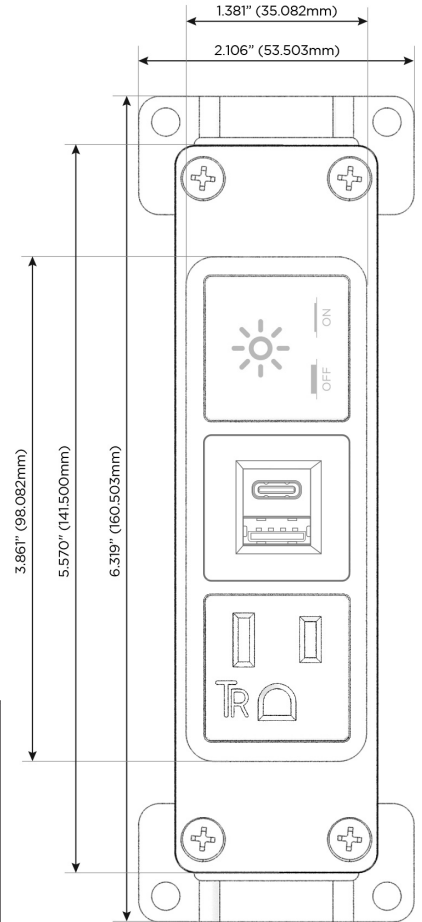

### Module/Port Options:

- A** Tamper Resistant AC Receptacle
- E** USB-A & USB-C (20W)
- M** Double USB-A (Fast Charging Ports - 18W)
- H** HDMI
- 6** CAT 6
- 12** RJ 12
- X** Switched AC
- Y** 3-Way Switch (Low Voltage)
- V** USB-C (45W High Speed Charging Port)
- S** USB-C (25W High Speed Charging Port)
- R** Switched AC (Rocker Switch)
- D** Dimmer Switch

### Plug:

Supplied with Low Profile Flat 45° Angle 120 VAC Plug

Optional Standard Straight 120 VAC Plug

Optional Straight 120 VAC Pass-through Plug

- CLEAN, COMPACT DESIGN
- STREAMLINED
- LOW PROFILE
- SIDE-EXITING CORDS
- PLUG & PLAY
- 6' AC CORD & PLUG (FLAT PLUG STANDARD)
- CUSTOMIZABLE CONFIGURATIONS AND FINISHES
- UL LISTED FOR MOUNTING IN FURNITURE
- 15A

# M-POWER-3T

AC POWER & DATA CONNECTIVITY SOLUTION

M-POWER-3T-AEX-BZ5AAB

Specs:

**Modules/Ports:**

- A** Tamper Resistant AC Receptacle
- E** USB-A & USB-C (20W)
- X** Switched AC

**A E X**

TOP