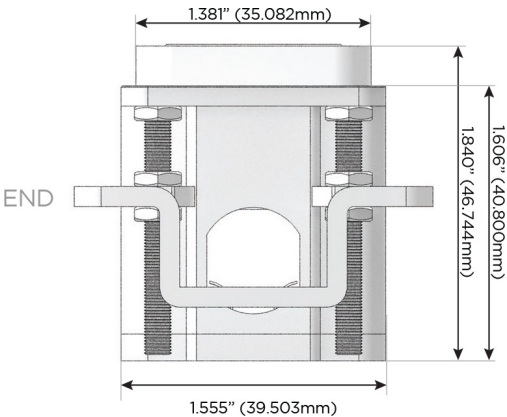

### Plug:

Supplied with Low Profile Flat 45° Angle 120 VAC Plug

Optional Standard Straight 120 VAC Plug

Optional Straight 120 VAC Pass-through Plug

- CLEAN, COMPACT DESIGN
- STREAMLINED
- LOW PROFILE
- SIDE-EXITING CORDS
- PLUG & PLAY
- 6' AC CORD & PLUG (FLAT PLUG STANDARD)
- CUSTOMIZABLE CONFIGURATIONS AND FINISHES
- UL LISTED FOR MOUNTING IN FURNITURE
- 15A

# M-POWER-3T

AC POWER & DATA CONNECTIVITY SOLUTION

M-POWER-3T-AEX-BZ5AAB

Specs:

**Modules/Ports:**

- A** Tamper Resistant AC Receptacle
- E** USB-A & USB-C (20W)
- X** Switched AC

**A E X**

TOP