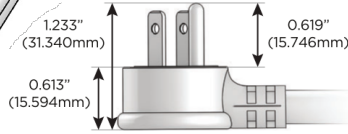

### Plug:

Supplied with Low Profile Flat 45° Angle 120 VAC Plug

Optional Standard Straight 120 VAC Plug

Optional Straight 120 VAC Pass-through Plug

- CLEAN, COMPACT DESIGN
- STREAMLINED
- LOW PROFILE
- SIDE-EXITING CORDS
- PLUG & PLAY
- 6' AC CORD & PLUG (FLAT PLUG STANDARD)
- CUSTOMIZABLE CONFIGURATIONS AND FINISHES
- UL LISTED FOR MOUNTING IN FURNITURE
- 15A

# M-POWER-3T

AC POWER & DATA CONNECTIVITY SOLUTION

M-POWER-3T-AEX-BZ5AAB

Specs:

**Modules/Ports:**

- A** Tamper Resistant AC Receptacle
- E** USB-A & USB-C (20W)
- X** Switched AC

**A E X**

TOP