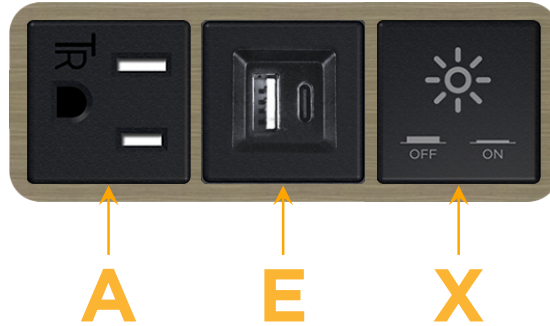

M-POWER-3T

AC POWER & DATA CONNECTIVITY SOLUTION

M-POWER-3T-AEX-BZ5AAB

Distributed by

Mormax Company, Inc.

8 Westchester Plaza

Elmsford, NY 10523

914-699-0101

sales@mormax.com

mormax.com

Metro Light & Power's line of power & data solutions offers sophisticated design elements combined with greater ease of installation. Streamlined and low-profile, enhanced by side-exiting cords, our outlets advance the industry with their cutting edge look and feel. We believe flexibility is key, and we provide a variety of mounting options, including the ability to mount in limited spaces. Our outlets are available in many finishes and configurations, in addition to a custom color and finish capability for our clients.

Bezel Finish: **ANTIQUED ARCHITECTURAL BRONZE (ABS)**

Custom Finishes Available M-POWER-3T-AEX-BZ5AAB

Features:

Module/Port Options:

- **A** Tamper Resistant AC Receptacle
- **E** USB-A & USB-C (20W)
- **M** Double USB-A (Fast Charging Ports - 18W)
- **H** HDMI
- **6** CAT 6
- **12** RJ 12
- **X** Switched AC
- **Y** 3-Way Switch (Low Voltage)
- **V** USB-C (45W High Speed Charging Port)
- **S** USB-C (25W High Speed Charging Port)
- **R** Switched AC (Rocker Switch)
- **D** Dimmer Switch

Plug:

Supplied with Low Profile Flat 45° Angle 120 VAC Plug

Optional Standard Straight 120 VAC Plug

Optional Straight 120 VAC Pass-through Plug

- CLEAN, COMPACT DESIGN
- STREAMLINED
- LOW PROFILE
- SIDE-EXITING CORDS
- PLUG & PLAY
- 6' AC CORD & PLUG (FLAT PLUG STANDARD)
- CUSTOMIZABLE CONFIGURATIONS AND FINISHES
- UL LISTED FOR MOUNTING IN FURNITURE
- 15A