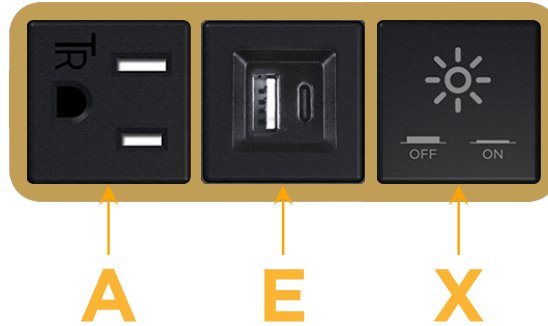

Bezel Finish: **SOLID BRASS**
Custom Finishes Available M-POWER-3T-AEX-BRB

Features:

Module/Port Options:

- A** Tamper Resistant AC Receptacle
- E** USB-A & USB-C (20W)
- M** Double USB-A (Fast Charging Ports - 18W)
- H** HDMI
- 6** CAT 6
- 12** RJ 12
- X** Switched AC
- Y** 3-Way Switch (Low Voltage)
- V** USB-C (45W High Speed Charging Port)
- S** USB-C (25W High Speed Charging Port)
- R** Switched AC (Rocker Switch)
- D** Dimmer Switch

Plug:

Supplied with Low Profile Flat 45° Angle 120 VAC Plug

Optional Standard Straight 120 VAC Plug

Optional Straight 120 VAC Pass-through Plug

- CLEAN, COMPACT DESIGN
- STREAMLINED
- LOW PROFILE
- SIDE-EXITING CORDS
- PLUG & PLAY
- 6' AC CORD & PLUG (FLAT PLUG STANDARD)
- CUSTOMIZABLE CONFIGURATIONS AND FINISHES
- UL LISTED FOR MOUNTING IN FURNITURE
- 15A

sales@mormax.com

mormax.com

Specs:

Modules/Ports:

- A** Tamper Resistant AC Receptacle
- E** USB-A & USB-C (20W)
- X** Switched AC

A E X

TOP