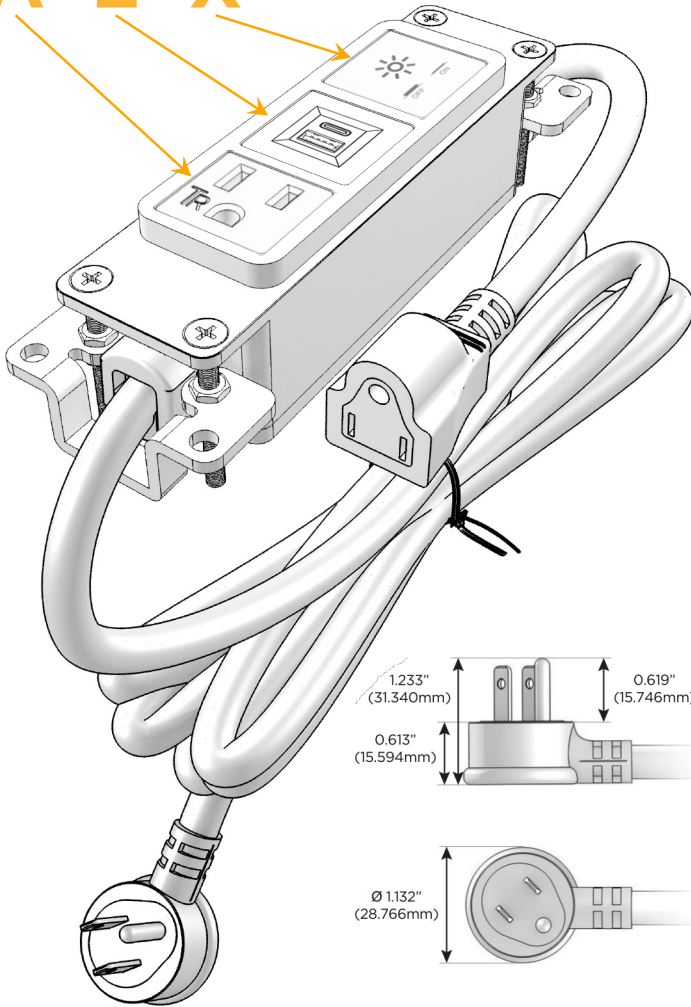

Bezel Finish: **SOLID BRASS**
Custom Finishes Available M-POWER-3T-AEX-BRB

Features:

Module/Port Options:

- A** Tamper Resistant AC Receptacle
- E** USB-A & USB-C (20W)
- M** Double USB-A (Fast Charging Ports - 18W)
- H** HDMI
- 6** CAT 6
- 12** RJ 12
- X** Switched AC
- Y** 3-Way Switch (Low Voltage)
- V** USB-C (45W High Speed Charging Port)
- S** USB-C (25W High Speed Charging Port)
- R** Switched AC (Rocker Switch)
- D** Dimmer Switch

Plug:

Supplied with Low Profile Flat 45° Angle 120 VAC Plug

Optional Standard Straight 120 VAC Plug

Optional Straight 120 VAC Pass-through Plug

- CLEAN, COMPACT DESIGN
- STREAMLINED
- LOW PROFILE
- SIDE-EXITING CORDS
- PLUG & PLAY
- 6' AC CORD & PLUG (FLAT PLUG STANDARD)
- CUSTOMIZABLE CONFIGURATIONS AND FINISHES
- UL LISTED FOR MOUNTING IN FURNITURE
- 15A

sales@mormax.com

mormax.com

Specs:

Modules/Ports:

- A** Tamper Resistant AC Receptacle
- E** USB-A & USB-C (20W)
- X** Switched AC

A E X

TOP