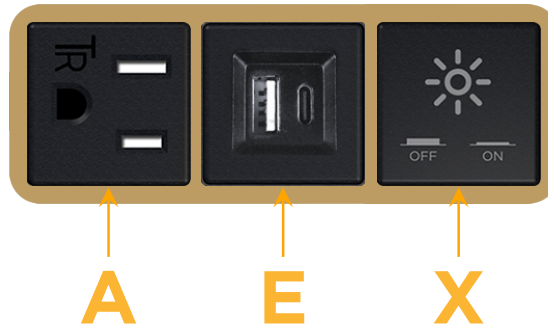

M-POWER-3T

AC POWER & DATA CONNECTIVITY SOLUTION

M-POWER-3T-AEX-BRAB

Distributed by

Mormax Company, Inc.

8 Westchester Plaza

Elmsford, NY 10523

914-699-0101

sales@mormax.com

mormax.com

Metro Light & Power's line of power & data solutions offers sophisticated design elements combined with greater ease of installation. Streamlined and low-profile, enhanced by side-exiting cords, our outlets advance the industry with their cutting edge look and feel. We believe flexibility is key, and we provide a variety of mounting options, including the ability to mount in limited spaces. Our outlets are available in many finishes and configurations, in addition to a custom color and finish capability for our clients.

Bezel Finish: **BRASS (ABS)**

Custom Finishes Available M-POWER-3T-AEX-BRAB

Features:

Module/Port Options:

- **A** Tamper Resistant AC Receptacle
- **E** USB-A & USB-C (20W)
- **M** Double USB-A (Fast Charging Ports - 18W)
- **H** HDMI
- **6** CAT 6
- **12** RJ 12
- **X** Switched AC
- **Y** 3-Way Switch (Low Voltage)
- **V** USB-C (45W High Speed Charging Port)
- **S** USB-C (25W High Speed Charging Port)
- **R** Switched AC (Rocker Switch)
- **D** Dimmer Switch

Plug:

Supplied with Low Profile Flat 45° Angle 120 VAC Plug

Optional Standard Straight 120 VAC Plug

Optional Straight 120 VAC Pass-through Plug

- CLEAN, COMPACT DESIGN
- STREAMLINED
- LOW PROFILE
- SIDE-EXITING CORDS
- PLUG & PLAY
- 6' AC CORD & PLUG (FLAT PLUG STANDARD)
- CUSTOMIZABLE CONFIGURATIONS AND FINISHES
- UL LISTED FOR MOUNTING IN FURNITURE
- 15A