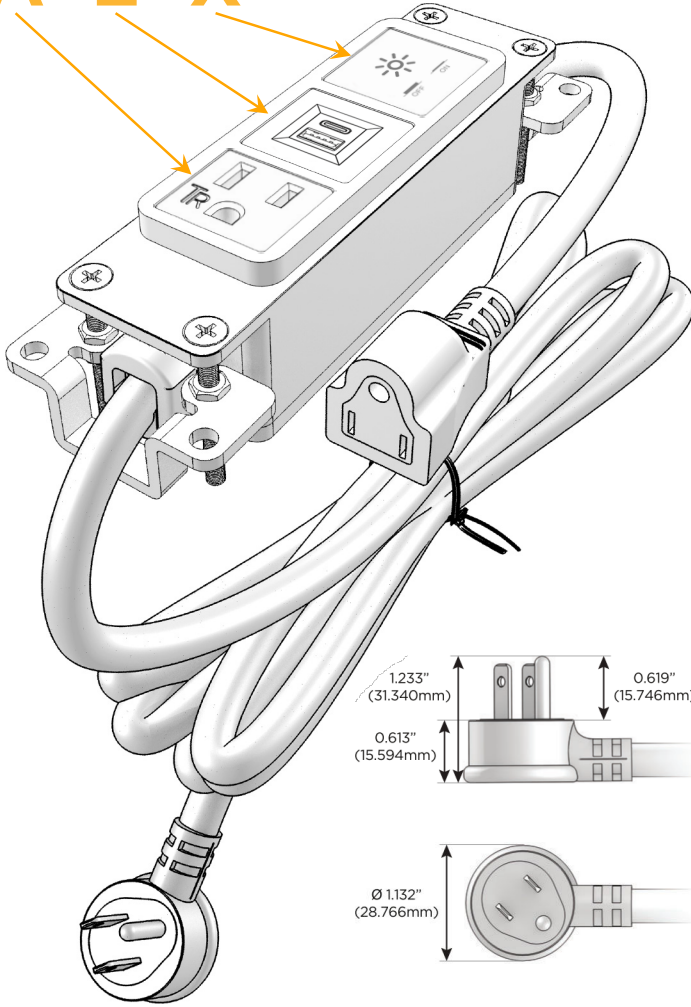

M-POWER-3T

AC POWER & DATA CONNECTIVITY SOLUTION

M-POWER-3T-AEX-BRAB

Specs:

Modules/Ports:

- **A** Tamper Resistant AC Receptacle
- **E** USB-A & USB-C (20W)
- **X** Switched AC

Distributed by

Mormax Company, Inc.

8 Westchester Plaza

Elmsford, NY 10523

914-699-0101

sales@mormax.com

mormax.com

A E X