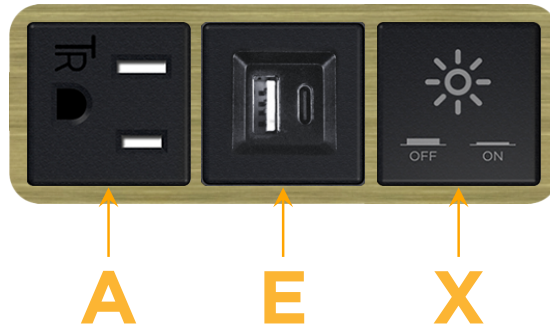

Bezel Finish: **BRASS ANTIQUED (ABS)**

Custom Finishes Available M-POWER-3T-AEX-BRAAB

Features:

Module/Port Options:

- A** Tamper Resistant AC Receptacle
- E** USB-A & USB-C (20W)
- M** Double USB-A (Fast Charging Ports - 18W)
- H** HDMI
- 6** CAT 6
- 12** RJ 12
- X** Switched AC
- Y** 3-Way Switch (Low Voltage)
- V** USB-C (45W High Speed Charging Port)
- S** USB-C (25W High Speed Charging Port)
- R** Switched AC (Rocker Switch)
- D** Dimmer Switch

Plug:

Supplied with Low Profile Flat 45° Angle 120 VAC Plug

Optional Standard Straight 120 VAC Plug

Optional Straight 120 VAC Pass-through Plug

- CLEAN, COMPACT DESIGN
- STREAMLINED
- LOW PROFILE
- SIDE-EXITING CORDS
- PLUG & PLAY
- 6' AC CORD & PLUG (FLAT PLUG STANDARD)
- CUSTOMIZABLE CONFIGURATIONS AND FINISHES
- UL LISTED FOR MOUNTING IN FURNITURE
- 15A

M-POWER-3T

AC POWER & DATA CONNECTIVITY SOLUTION

M-POWER-3T-AEX-BRAAB

Specs:

Modules/Ports:

- A** Tamper Resistant AC Receptacle
- E** USB-A & USB-C (20W)
- X** Switched AC

Distributed by

Mormax Company, Inc.