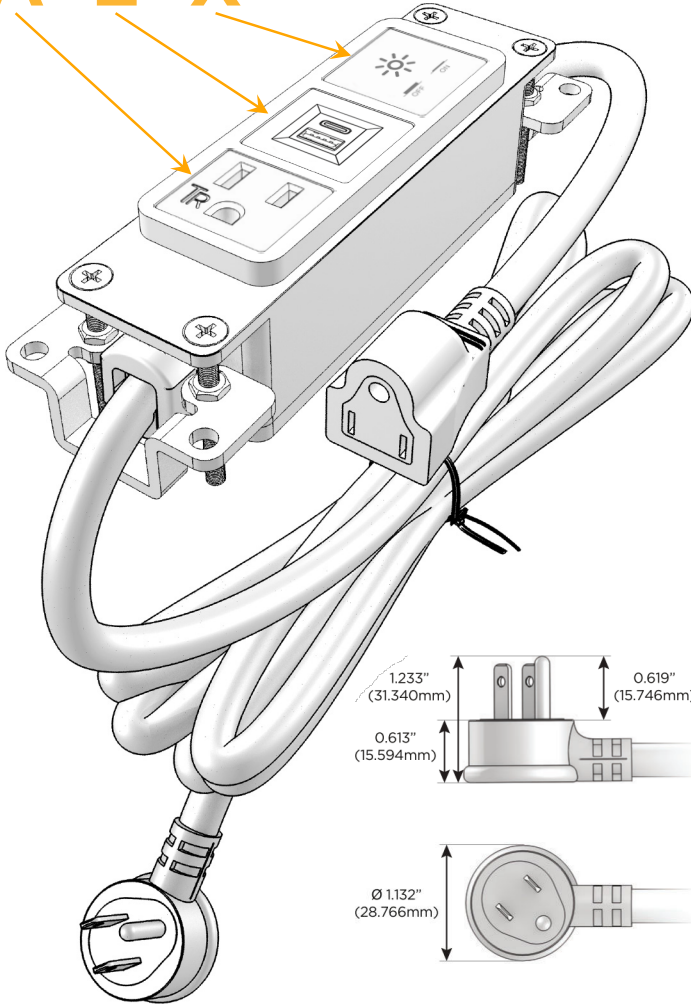

M-POWER-3T

AC POWER & DATA CONNECTIVITY SOLUTION

M-POWER-3T-AEX-BRAAB

Specs:

Modules/Ports:

- **A** Tamper Resistant AC Receptacle
- **E** USB-A & USB-C (20W)
- **X** Switched AC

Distributed by

Mormax Company, Inc.

8 Westchester Plaza

Elmsford, NY 10523

914-699-0101

sales@mormax.com

mormax.com

A E X