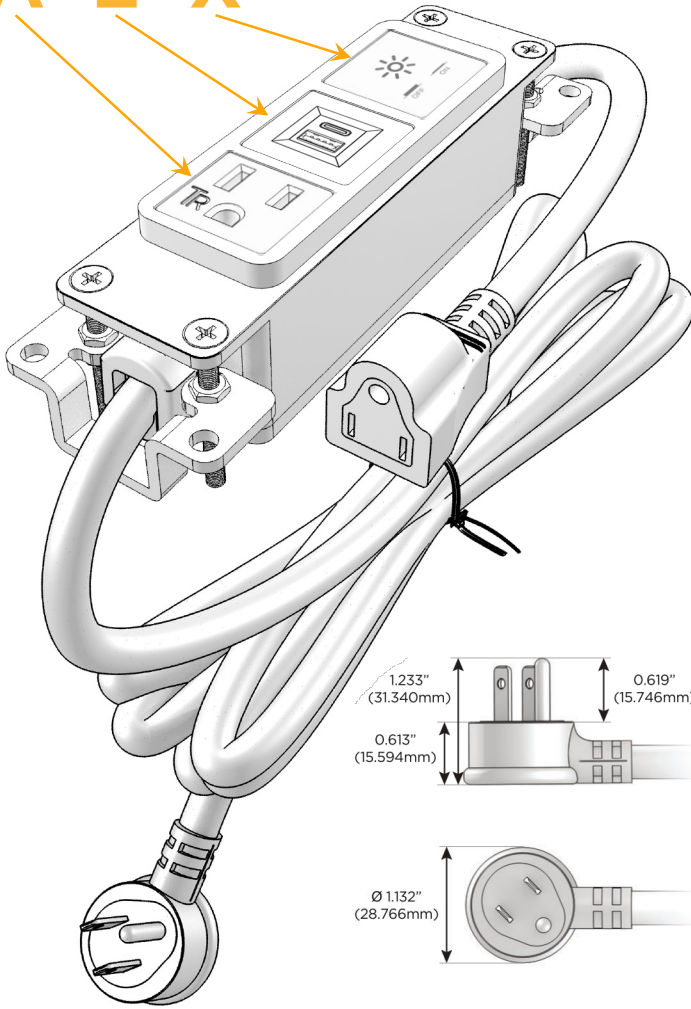

Bezel Finish: **BLACK (ABS)**

Custom Finishes Available M-POWER-3T-AEX-BAB

Features:

**Module/Port Options:**

- A** Tamper Resistant AC Receptacle
- E** USB-A & USB-C (20W)
- M** Double USB-A (Fast Charging Ports - 18W)
- H** HDMI
- 6** CAT 6
- 12** RJ 12
- X** Switched AC
- Y** 3-Way Switch (Low Voltage)
- V** USB-C (45W High Speed Charging Port)
- S** USB-C (25W High Speed Charging Port)
- R** Switched AC (Rocker Switch)
- D** Dimmer Switch

**Plug:**

Supplied with Low Profile Flat 45° Angle 120 VAC Plug

Optional Standard Straight 120 VAC Plug

Optional Straight 120 VAC Pass-through Plug

- CLEAN, COMPACT DESIGN
- STREAMLINED
- LOW PROFILE
- SIDE-EXITING CORDS
- PLUG & PLAY
- 6' AC CORD & PLUG (FLAT PLUG STANDARD)
- CUSTOMIZABLE CONFIGURATIONS AND FINISHES
- UL LISTED FOR MOUNTING IN FURNITURE
- 15A

# M-POWER-3T

AC POWER & DATA CONNECTIVITY SOLUTION

M-POWER-3T-AEX-BAB

Specs:

**Modules/Ports:**

- A** Tamper Resistant AC Receptacle
- E** USB-A & USB-C (20W)
- X** Switched AC

**A E X**

TOP