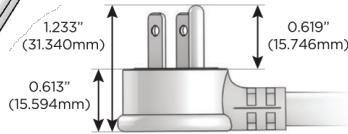

# M-POWER-3T

AC POWER & DATA CONNECTIVITY SOLUTION

M-POWER-3T-AEX-BAB

Specs:

**Modules/Ports:**

- A** Tamper Resistant AC Receptacle
- E** USB-A & USB-C (20W)
- X** Switched AC

**A E X**

TOP