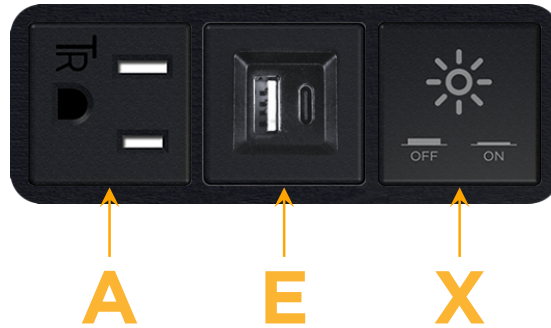

Bezel Finish: **BLACK (ABS)**

Custom Finishes Available M-POWER-3T-AEX-BAB

Features:

**Module/Port Options:**

- A** Tamper Resistant AC Receptacle
- E** USB-A & USB-C (20W)
- M** Double USB-A (Fast Charging Ports - 18W)
- H** HDMI
- 6** CAT 6
- 12** RJ 12
- X** Switched AC
- Y** 3-Way Switch (Low Voltage)
- V** USB-C (45W High Speed Charging Port)
- S** USB-C (25W High Speed Charging Port)
- R** Switched AC (Rocker Switch)
- D** Dimmer Switch

**Plug:**

Supplied with Low Profile Flat 45° Angle 120 VAC Plug

Optional Standard Straight 120 VAC Plug

Optional Straight 120 VAC Pass-through Plug

- CLEAN, COMPACT DESIGN
- STREAMLINED
- LOW PROFILE
- SIDE-EXITING CORDS
- PLUG & PLAY
- 6' AC CORD & PLUG (FLAT PLUG STANDARD)
- CUSTOMIZABLE CONFIGURATIONS AND FINISHES
- UL LISTED FOR MOUNTING IN FURNITURE
- 15A

# M-POWER-3T

AC POWER & DATA CONNECTIVITY SOLUTION

M-POWER-3T-AEX-BAB

Specs:

**Modules/Ports:**

- A** Tamper Resistant AC Receptacle
- E** USB-A & USB-C (20W)
- X** Switched AC

**A E X**

TOP