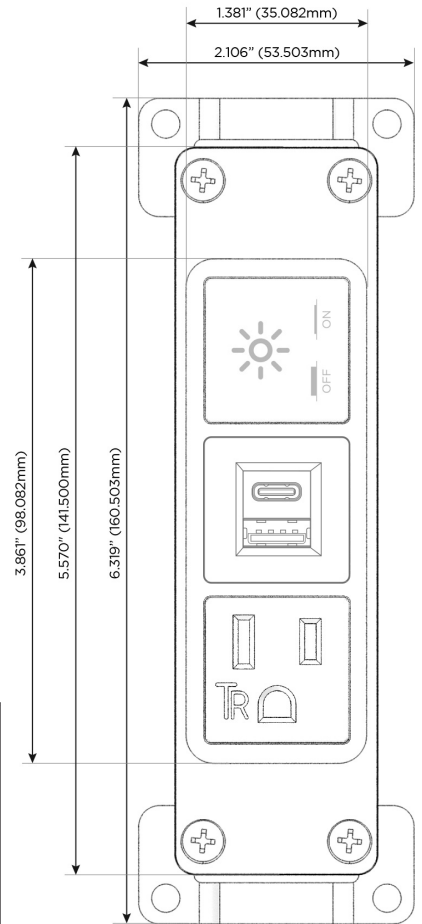

Bezel Finish: **BLACK (ABS)**

Custom Finishes Available M-POWER-3T-AEX-BAB

Features:

**Module/Port Options:**

- A** Tamper Resistant AC Receptacle
- E** USB-A & USB-C (20W)
- M** Double USB-A (Fast Charging Ports - 18W)
- H** HDMI
- 6** CAT 6
- 12** RJ 12
- X** Switched AC
- Y** 3-Way Switch (Low Voltage)
- V** USB-C (45W High Speed Charging Port)
- S** USB-C (25W High Speed Charging Port)
- R** Switched AC (Rocker Switch)
- D** Dimmer Switch

**Plug:**

Supplied with Low Profile Flat 45° Angle 120 VAC Plug

Optional Standard Straight 120 VAC Plug

Optional Straight 120 VAC Pass-through Plug

- CLEAN, COMPACT DESIGN
- STREAMLINED
- LOW PROFILE
- SIDE-EXITING CORDS
- PLUG & PLAY
- 6' AC CORD & PLUG (FLAT PLUG STANDARD)
- CUSTOMIZABLE CONFIGURATIONS AND FINISHES
- UL LISTED FOR MOUNTING IN FURNITURE
- 15A

# M-POWER-3T

AC POWER & DATA CONNECTIVITY SOLUTION

M-POWER-3T-AEX-BAB

Specs:

**Modules/Ports:**

- A** Tamper Resistant AC Receptacle
- E** USB-A & USB-C (20W)
- X** Switched AC

**A E X**

TOP