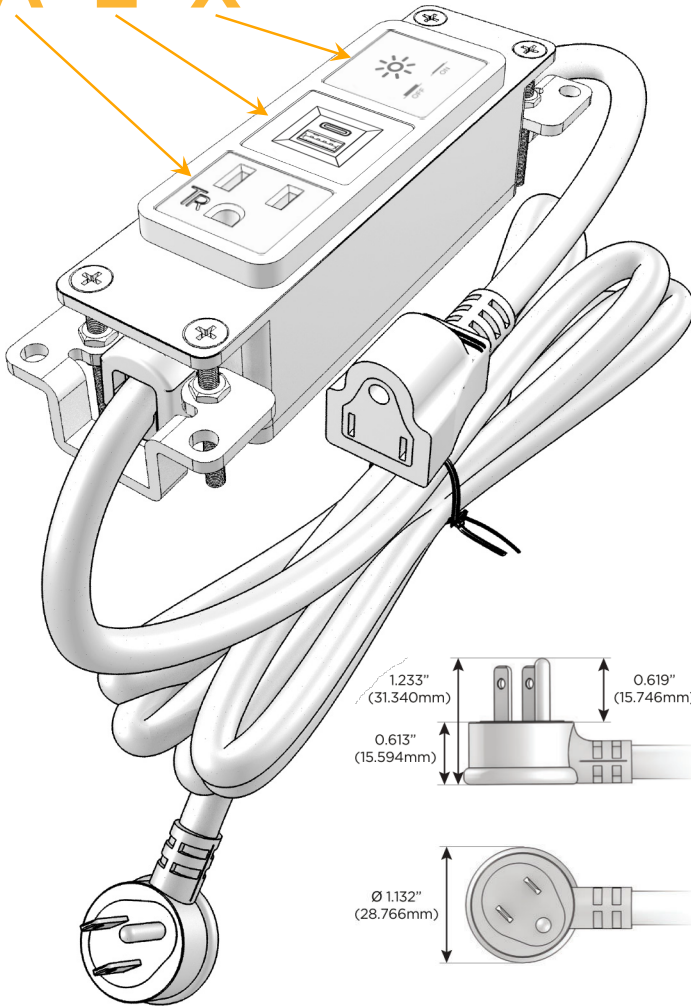

M-POWER-3T

AC POWER & DATA CONNECTIVITY SOLUTION

M-POWER-3T-AEX-B2AB

Specs:

Modules/Ports:

- **A** Tamper Resistant AC Receptacle
- **E** USB-A & USB-C (20W)
- **X** Switched AC

Distributed by

Mormax Company, Inc.

8 Westchester Plaza

Elmsford, NY 10523

914-699-0101

sales@mormax.com

mormax.com

A E X