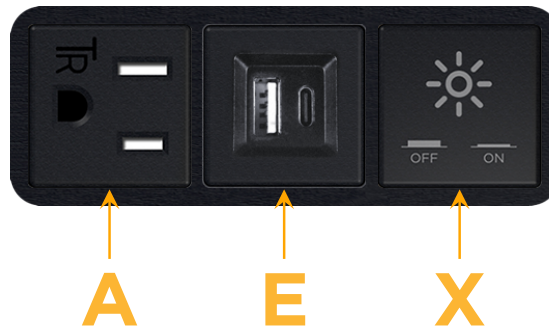

M-POWER-3T

AC POWER & DATA CONNECTIVITY SOLUTION

M-POWER-3T-AEX-B2AB

Distributed by

Mormax Company, Inc.

8 Westchester Plaza

Elmsford, NY 10523

914-699-0101

sales@mormax.com

mormax.com

Metro Light & Power's line of power & data solutions offers sophisticated design elements combined with greater ease of installation. Streamlined and low-profile, enhanced by side-exiting cords, our outlets advance the industry with their cutting edge look and feel. We believe flexibility is key, and we provide a variety of mounting options, including the ability to mount in limited spaces. Our outlets are available in many finishes and configurations, in addition to a custom color and finish capability for our clients.

Bezel Finish: **SATIN BLACK (ABS)**

Custom Finishes Available M-POWER-3T-AEX-B2AB

Features:

Module/Port Options:

- **A** Tamper Resistant AC Receptacle
- **E** USB-A & USB-C (20W)
- **M** Double USB-A (Fast Charging Ports - 18W)
- **H** HDMI
- **6** CAT 6
- **12** RJ 12
- **X** Switched AC
- **Y** 3-Way Switch (Low Voltage)
- **V** USB-C (45W High Speed Charging Port)
- **S** USB-C (25W High Speed Charging Port)
- **R** Switched AC (Rocker Switch)
- **D** Dimmer Switch

Plug:

Supplied with Low Profile Flat 45° Angle 120 VAC Plug

Optional Standard Straight 120 VAC Plug

Optional Straight 120 VAC Pass-through Plug

- CLEAN, COMPACT DESIGN
- STREAMLINED
- LOW PROFILE
- SIDE-EXITING CORDS
- PLUG & PLAY
- 6' AC CORD & PLUG (FLAT PLUG STANDARD)
- CUSTOMIZABLE CONFIGURATIONS AND FINISHES
- UL LISTED FOR MOUNTING IN FURNITURE
- 15A