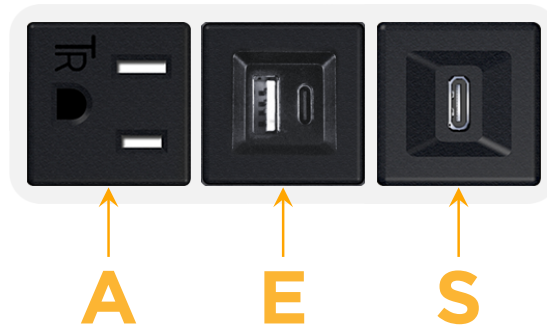

Bezel Finish: **WHITE (ABS)**

Custom Finishes Available M-POWER-3T-AES-WAB

Features:

Module/Port Options:

- A** Tamper Resistant AC Receptacle
- E** USB-A & USB-C (20W)
- M** Double USB-A (Fast Charging Ports - 18W)
- H** HDMI
- 6** CAT 6
- 12** RJ 12
- X** Switched AC
- Y** 3-Way Switch (Low Voltage)
- V** USB-C (45W High Speed Charging Port)
- S** USB-C (25W High Speed Charging Port)
- R** Switched AC (Rocker Switch)
- D** Dimmer Switch

Plug:

Supplied with Low Profile Flat 45° Angle 120 VAC Plug

Optional Standard Straight 120 VAC Plug

Optional Straight 120 VAC Pass-through Plug

- CLEAN, COMPACT DESIGN
- STREAMLINED
- LOW PROFILE
- SIDE-EXITING CORDS
- PLUG & PLAY
- 6' AC CORD & PLUG (FLAT PLUG STANDARD)
- CUSTOMIZABLE CONFIGURATIONS AND FINISHES
- UL LISTED FOR MOUNTING IN FURNITURE
- 15A

M-POWER-3T

AC POWER & DATA CONNECTIVITY SOLUTION

M-POWER-3T-AES-WAB

Specs:

Modules/Ports:

- A** Tamper Resistant AC Receptacle
- E** USB-A & USB-C (20W)
- S** USB-C (25W High Speed Charging Port)

Distributed by