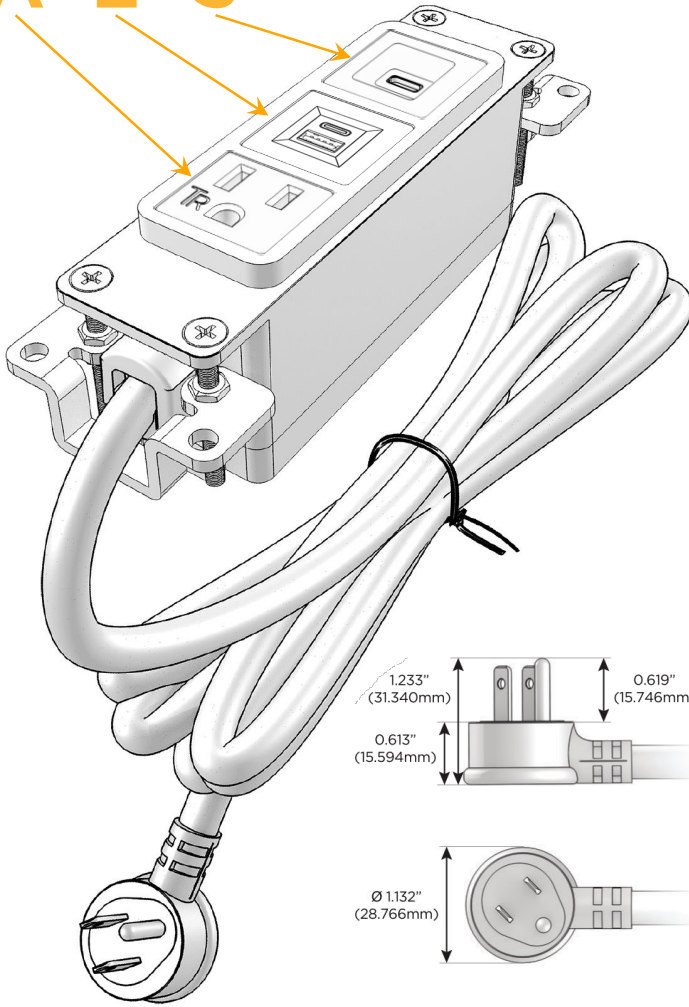

M-POWER-3T

AC POWER & DATA CONNECTIVITY SOLUTION

M-POWER-3T-AES-WAB

Specs:

Modules/Ports:

- **A** Tamper Resistant AC Receptacle
- **E** USB-A & USB-C (20W)
- **S** USB-C (25W High Speed Charging Port)

Distributed by

Mormax Company, Inc.

8 Westchester Plaza

Elmsford, NY 10523

914-699-0101

sales@mormax.com

mormax.com

A E S