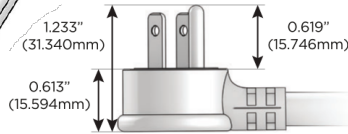

Mormax Company, Inc.

8 Westchester Plaza

Elmsford, NY 10523

914-699-0101

sales@mormax.com

mormax.com

A E S