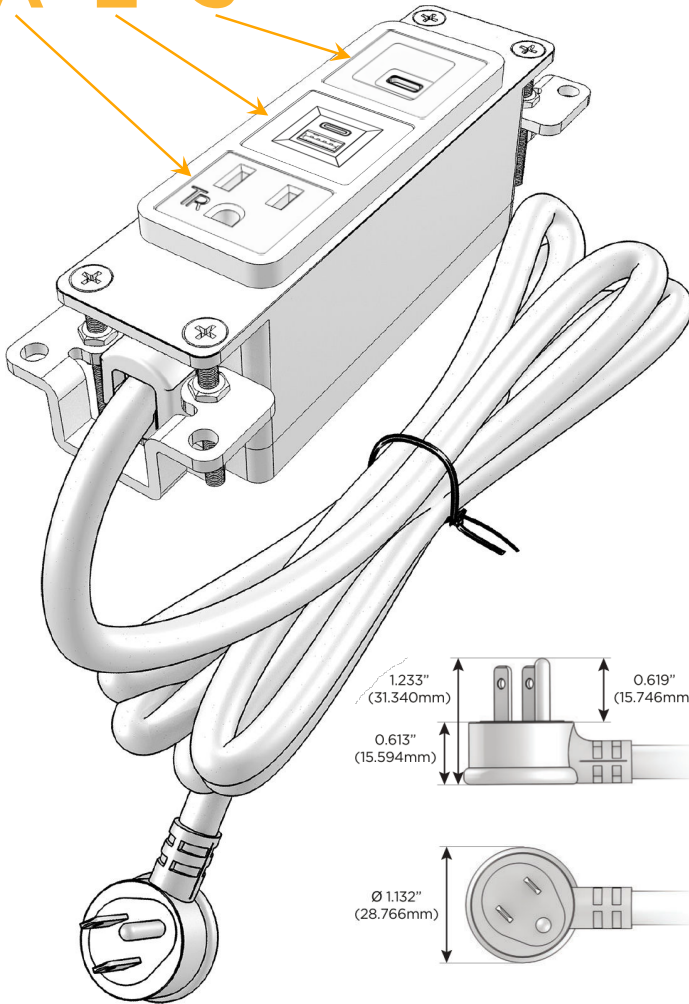

M-POWER-3T

AC POWER & DATA CONNECTIVITY SOLUTION

M-POWER-3T-AES-SS4B

Specs:

Modules/Ports:

- **A** Tamper Resistant AC Receptacle
- **E** USB-A & USB-C (20W)
- **S** USB-C (25W High Speed Charging Port)

Distributed by

Mormax Company, Inc.

8 Westchester Plaza

Elmsford, NY 10523

914-699-0101

sales@mormax.com

mormax.com

A E S