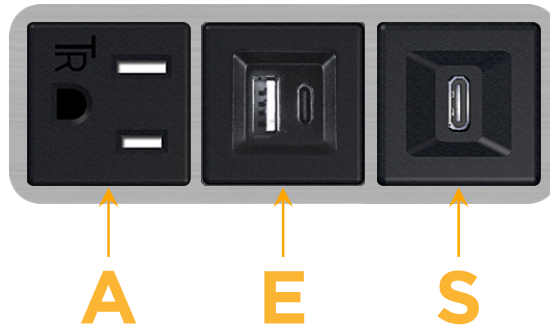

M-POWER-3T

AC POWER & DATA CONNECTIVITY SOLUTION

M-POWER-3T-AES-SS4B

Distributed by

Mormax Company, Inc.

8 Westchester Plaza

Elmsford, NY 10523

914-699-0101

sales@mormax.com

mormax.com

Metro Light & Power's line of power & data solutions offers sophisticated design elements combined with greater ease of installation. Streamlined and low-profile, enhanced by side-exiting cords, our outlets advance the industry with their cutting edge look and feel. We believe flexibility is key, and we provide a variety of mounting options, including the ability to mount in limited spaces. Our outlets are available in many finishes and configurations, in addition to a custom color and finish capability for our clients.

Bezel Finish: **STAINLESS STEEL BRUSHED**

Custom Finishes Available M-POWER-3T-AES-SS4B

Features:

Module/Port Options:

- A Tamper Resistant AC Receptacle
- E USB-A & USB-C (20W)
- M Double USB-A (Fast Charging Ports - 18W)
- H HDMI
- 6 CAT 6
- 12 RJ 12
- X Switched AC
- Y 3-Way Switch (Low Voltage)
- V USB-C (45W High Speed Charging Port)
- S USB-C (25W High Speed Charging Port)
- R Switched AC (Rocker Switch)
- D Dimmer Switch

Plug:

Supplied with Low Profile Flat 45° Angle 120 VAC Plug

Optional Standard Straight 120 VAC Plug

Optional Straight 120 VAC Pass-through Plug

- CLEAN, COMPACT DESIGN
- STREAMLINED
- LOW PROFILE
- SIDE-EXITING CORDS
- PLUG & PLAY
- 6' AC CORD & PLUG (FLAT PLUG STANDARD)
- CUSTOMIZABLE CONFIGURATIONS AND FINISHES
- UL LISTED FOR MOUNTING IN FURNITURE
- 15A