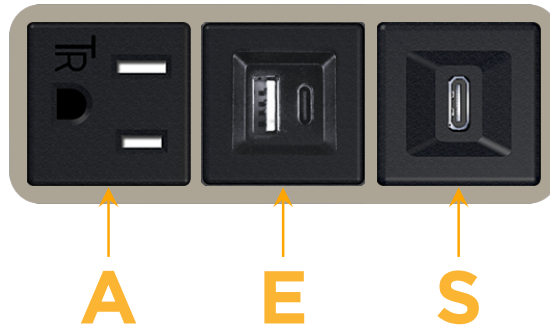

Bezel Finish: **SATIN NICKEL (ABS)**

Custom Finishes Available M-POWER-3T-AES-SAB

Features:

**Module/Port Options:**

- A** Tamper Resistant AC Receptacle
- E** USB-A & USB-C (20W)
- M** Double USB-A (Fast Charging Ports - 18W)
- H** HDMI
- 6** CAT 6
- 12** RJ 12
- X** Switched AC
- Y** 3-Way Switch (Low Voltage)
- V** USB-C (45W High Speed Charging Port)
- S** USB-C (25W High Speed Charging Port)
- R** Switched AC (Rocker Switch)
- D** Dimmer Switch

**Plug:**

Supplied with Low Profile Flat 45° Angle 120 VAC Plug

Optional Standard Straight 120 VAC Plug

Optional Straight 120 VAC Pass-through Plug

- CLEAN, COMPACT DESIGN
- STREAMLINED
- LOW PROFILE
- SIDE-EXITING CORDS
- PLUG & PLAY
- 6' AC CORD & PLUG (FLAT PLUG STANDARD)
- CUSTOMIZABLE CONFIGURATIONS AND FINISHES
- UL LISTED FOR MOUNTING IN FURNITURE
- 15A

# M-POWER-3T

AC POWER & DATA CONNECTIVITY SOLUTION

M-POWER-3T-AES-SAB

Specs:

**Modules/Ports:**

- A** Tamper Resistant AC Receptacle
- E** USB-A & USB-C (20W)
- S** USB-C (25W High Speed Charging Port)

Distributed by