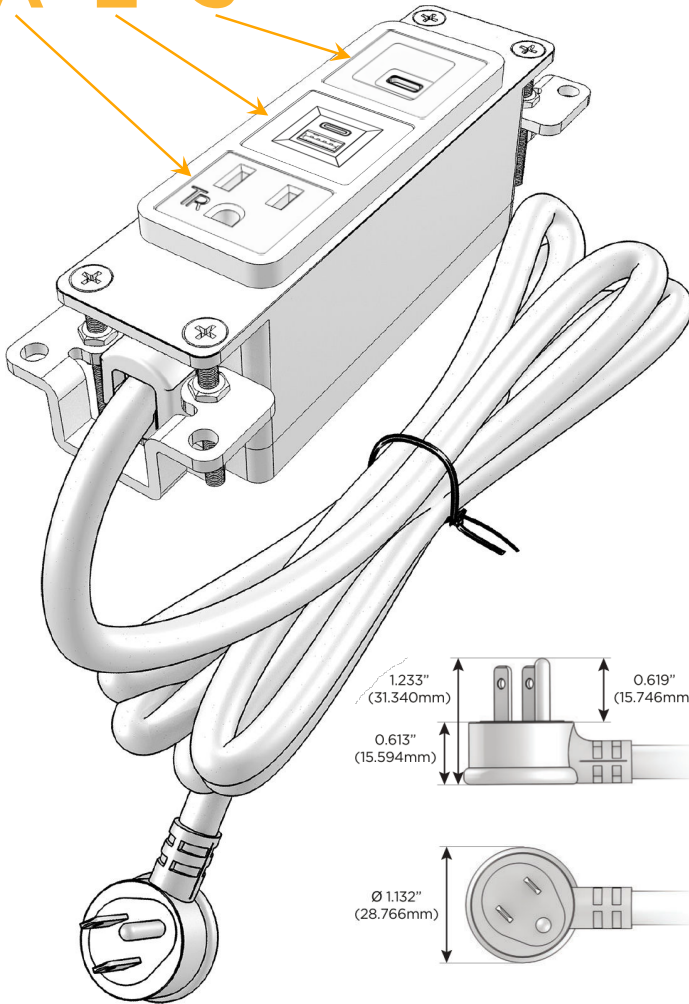

M-POWER-3T

AC POWER & DATA CONNECTIVITY SOLUTION

M-POWER-3T-AES-SAB

Specs:

Modules/Ports:

- **A** Tamper Resistant AC Receptacle
- **E** USB-A & USB-C (20W)
- **S** USB-C (25W High Speed Charging Port)

Distributed by

Mormax Company, Inc.

8 Westchester Plaza

Elmsford, NY 10523

914-699-0101

sales@mormax.com

mormax.com

A E S