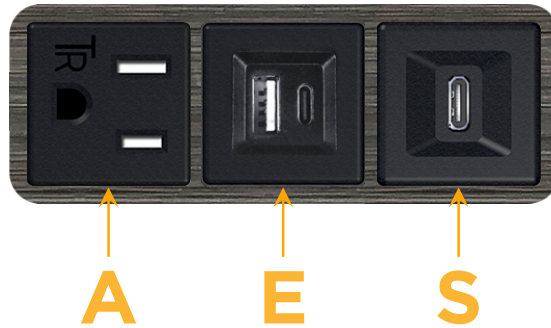

Bezel Finish: **GUNMETAL (ABS)**

Custom Finishes Available M-POWER-3T-AES-S3AB

Features:

Module/Port Options:

- A** Tamper Resistant AC Receptacle
- E** USB-A & USB-C (20W)
- M** Double USB-A (Fast Charging Ports - 18W)
- H** HDMI
- 6** CAT 6
- 12** RJ 12
- X** Switched AC
- Y** 3-Way Switch (Low Voltage)
- V** USB-C (45W High Speed Charging Port)
- S** USB-C (25W High Speed Charging Port)
- R** Switched AC (Rocker Switch)
- D** Dimmer Switch

Plug:

Supplied with Low Profile Flat 45° Angle 120 VAC Plug

Optional Standard Straight 120 VAC Plug

Optional Straight 120 VAC Pass-through Plug

- CLEAN, COMPACT DESIGN
- STREAMLINED
- LOW PROFILE
- SIDE-EXITING CORDS
- PLUG & PLAY
- 6' AC CORD & PLUG (FLAT PLUG STANDARD)
- CUSTOMIZABLE CONFIGURATIONS AND FINISHES
- UL LISTED FOR MOUNTING IN FURNITURE
- 15A

M-POWER-3T

AC POWER & DATA CONNECTIVITY SOLUTION

M-POWER-3T-AES-S3AB

Specs:

Modules/Ports:

- A** Tamper Resistant AC Receptacle
- E** USB-A & USB-C (20W)
- S** USB-C (25W High Speed Charging Port)

Distributed by