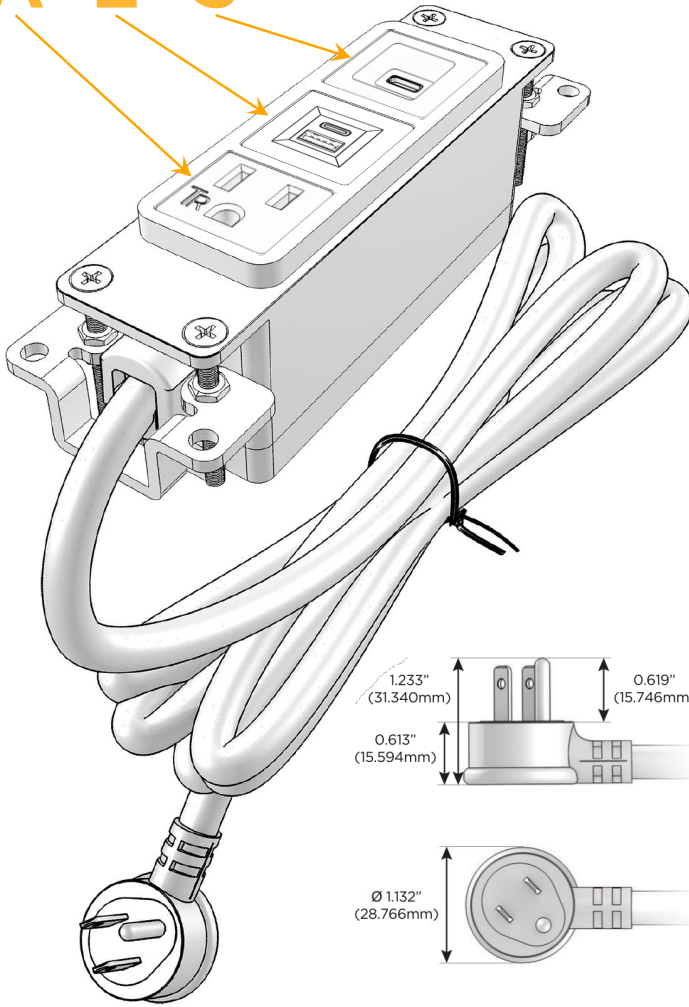

M-POWER-3T

AC POWER & DATA CONNECTIVITY SOLUTION

M-POWER-3T-AES-S3AB

Specs:

Modules/Ports:

- **A** Tamper Resistant AC Receptacle
- **E** USB-A & USB-C (20W)
- **S** USB-C (25W High Speed Charging Port)

Distributed by

Mormax Company, Inc.

8 Westchester Plaza

Elmsford, NY 10523

914-699-0101

sales@mormax.com

mormax.com

A E S