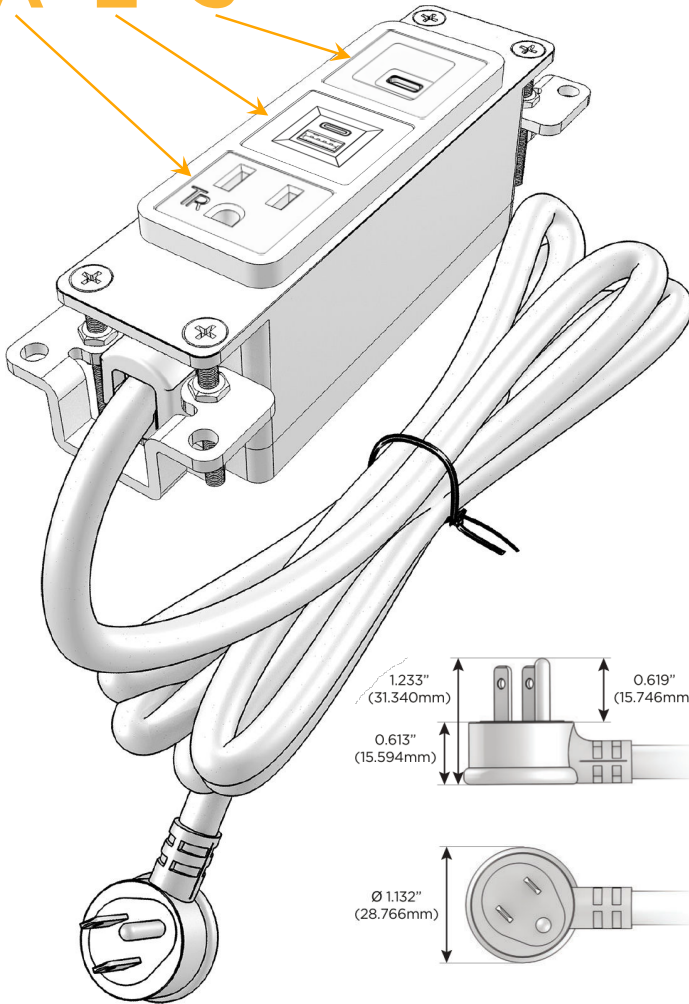

Bezel Finish: **MAGNESIUM (ABS)**

Custom Finishes Available M-POWER-3T-AES-MAB

Features:

**Module/Port Options:**

- A** Tamper Resistant AC Receptacle
- E** USB-A & USB-C (20W)
- M** Double USB-A (Fast Charging Ports - 18W)
- H** HDMI
- 6** CAT 6
- 12** RJ 12
- X** Switched AC
- Y** 3-Way Switch (Low Voltage)
- V** USB-C (45W High Speed Charging Port)
- S** USB-C (25W High Speed Charging Port)
- R** Switched AC (Rocker Switch)
- D** Dimmer Switch

**Plug:**

Supplied with Low Profile Flat 45° Angle 120 VAC Plug

Optional Standard Straight 120 VAC Plug

Optional Straight 120 VAC Pass-through Plug

- CLEAN, COMPACT DESIGN
- STREAMLINED
- LOW PROFILE
- SIDE-EXITING CORDS
- PLUG & PLAY
- 6' AC CORD & PLUG (FLAT PLUG STANDARD)
- CUSTOMIZABLE CONFIGURATIONS AND FINISHES
- UL LISTED FOR MOUNTING IN FURNITURE
- 15A

sales@mormax.com

mormax.com

Specs:

**Modules/Ports:**

- A** Tamper Resistant AC Receptacle
- E** USB-A & USB-C (20W)
- S** USB-C (25W High Speed Charging Port)

**A E S**

TOP