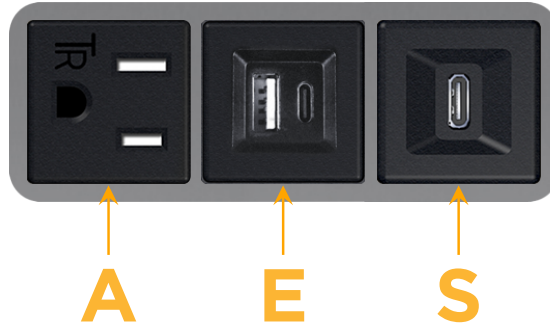

Bezel Finish: **MAGNESIUM (ABS)**

Custom Finishes Available M-POWER-3T-AES-MAB

Features:

**Module/Port Options:**

- A** Tamper Resistant AC Receptacle
- E** USB-A & USB-C (20W)
- M** Double USB-A (Fast Charging Ports - 18W)
- H** HDMI
- 6** CAT 6
- 12** RJ 12
- X** Switched AC
- Y** 3-Way Switch (Low Voltage)
- V** USB-C (45W High Speed Charging Port)
- S** USB-C (25W High Speed Charging Port)
- R** Switched AC (Rocker Switch)
- D** Dimmer Switch

**Plug:**

Supplied with Low Profile Flat 45° Angle 120 VAC Plug

Optional Standard Straight 120 VAC Plug

Optional Straight 120 VAC Pass-through Plug

- CLEAN, COMPACT DESIGN
- STREAMLINED
- LOW PROFILE
- SIDE-EXITING CORDS
- PLUG & PLAY
- 6' AC CORD & PLUG (FLAT PLUG STANDARD)
- CUSTOMIZABLE CONFIGURATIONS AND FINISHES
- UL LISTED FOR MOUNTING IN FURNITURE
- 15A

sales@mormax.com

mormax.com

Specs:

**Modules/Ports:**

- A** Tamper Resistant AC Receptacle
- E** USB-A & USB-C (20W)
- S** USB-C (25W High Speed Charging Port)

**A E S**

TOP