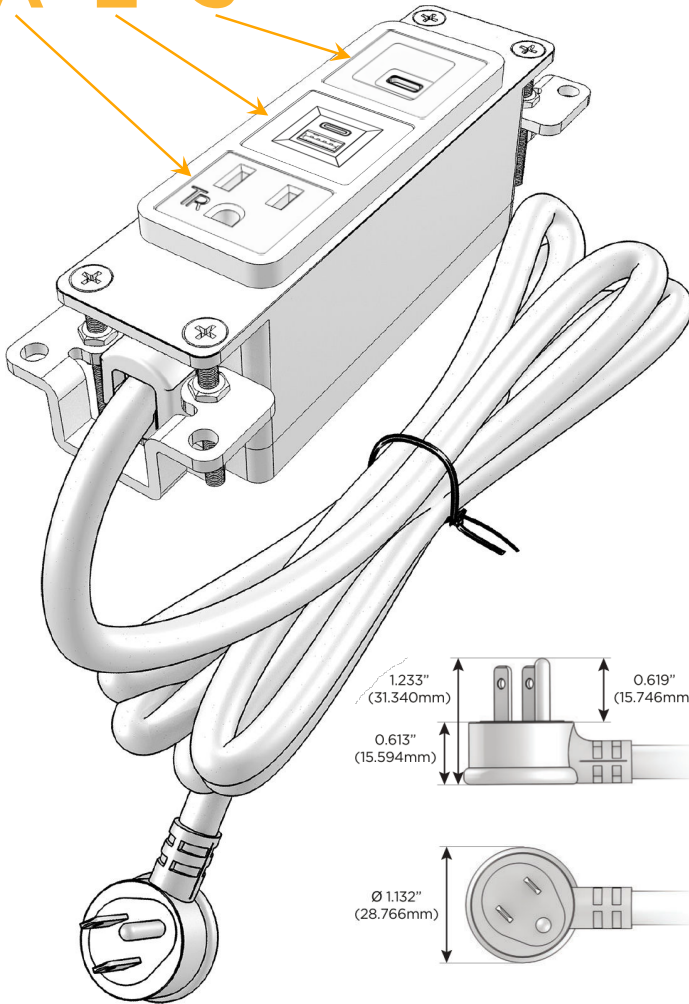

M-POWER-3T

AC POWER & DATA CONNECTIVITY SOLUTION

M-POWER-3T-AES-CRAB

Specs:

Modules/Ports:

- **A** Tamper Resistant AC Receptacle
- **E** USB-A & USB-C (20W)
- **S** USB-C (25W High Speed Charging Port)

Distributed by

Mormax Company, Inc.

8 Westchester Plaza

Elmsford, NY 10523

914-699-0101

sales@mormax.com

mormax.com

A E S