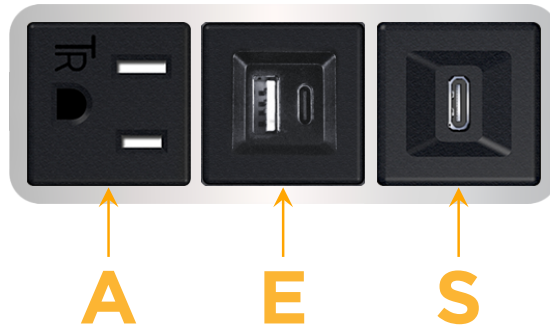

Bezel Finish: **CHROME (ABS)**

Custom Finishes Available M-POWER-3T-AES-CRAB

Features:

Module/Port Options:

- A** Tamper Resistant AC Receptacle
- E** USB-A & USB-C (20W)
- M** Double USB-A (Fast Charging Ports - 18W)
- H** HDMI
- 6** CAT 6
- 12** RJ 12
- X** Switched AC
- Y** 3-Way Switch (Low Voltage)
- V** USB-C (45W High Speed Charging Port)
- S** USB-C (25W High Speed Charging Port)
- R** Switched AC (Rocker Switch)
- D** Dimmer Switch

Plug:

Supplied with Low Profile Flat 45° Angle 120 VAC Plug

Optional Standard Straight 120 VAC Plug

Optional Straight 120 VAC Pass-through Plug

- CLEAN, COMPACT DESIGN
- STREAMLINED
- LOW PROFILE
- SIDE-EXITING CORDS
- PLUG & PLAY
- 6' AC CORD & PLUG (FLAT PLUG STANDARD)
- CUSTOMIZABLE CONFIGURATIONS AND FINISHES
- UL LISTED FOR MOUNTING IN FURNITURE
- 15A

M-POWER-3T

AC POWER & DATA CONNECTIVITY SOLUTION

M-POWER-3T-AES-CRAB

Specs:

Modules/Ports:

- A** Tamper Resistant AC Receptacle
- E** USB-A & USB-C (20W)
- S** USB-C (25W High Speed Charging Port)

Distributed by