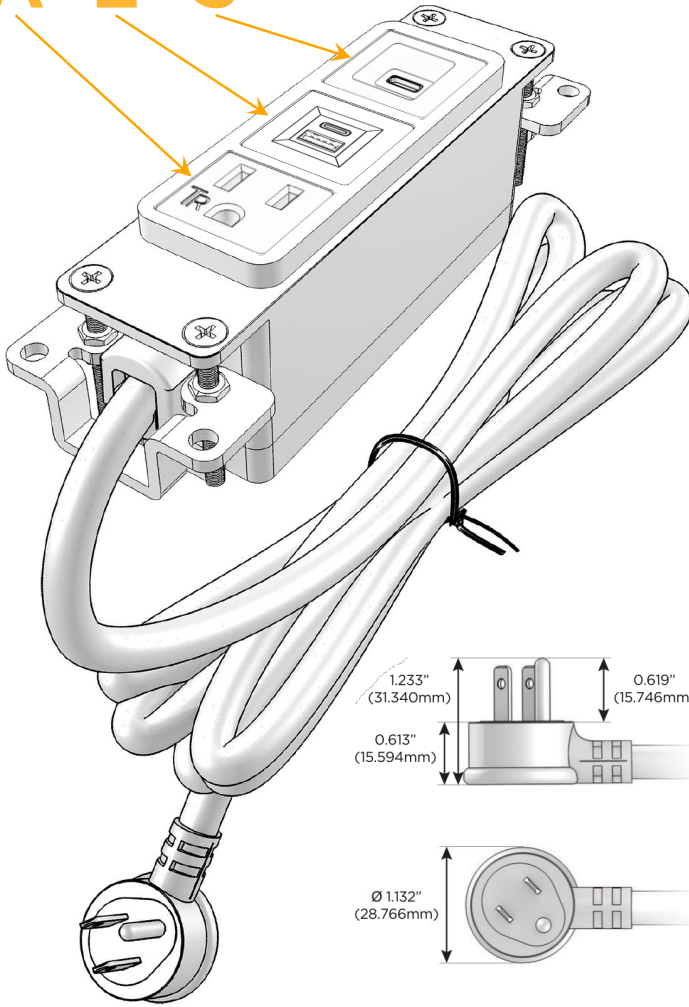

M-POWER-3T

AC POWER & DATA CONNECTIVITY SOLUTION

M-POWER-3T-AES-CHAB

Specs:

Modules/Ports:

- **A** Tamper Resistant AC Receptacle
- **E** USB-A & USB-C (20W)
- **S** USB-C (25W High Speed Charging Port)

Distributed by

Mormax Company, Inc.

8 Westchester Plaza

Elmsford, NY 10523

914-699-0101

sales@mormax.com

mormax.com

A E S