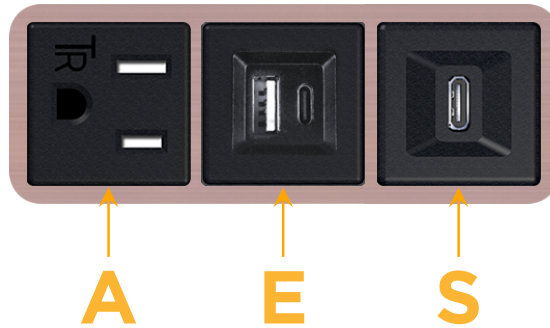

Bezel Finish: **CHAMPAGNE (ABS)**

Custom Finishes Available M-POWER-3T-AES-CHAB

Features:

Module/Port Options:

- A** Tamper Resistant AC Receptacle
- E** USB-A & USB-C (20W)
- M** Double USB-A (Fast Charging Ports - 18W)
- H** HDMI
- 6** CAT 6
- 12** RJ 12
- X** Switched AC
- Y** 3-Way Switch (Low Voltage)
- V** USB-C (45W High Speed Charging Port)
- S** USB-C (25W High Speed Charging Port)
- R** Switched AC (Rocker Switch)
- D** Dimmer Switch

Plug:

- Supplied with Low Profile Flat 45° Angle 120 VAC Plug
- Optional Standard Straight 120 VAC Plug
- Optional Straight 120 VAC Pass-through Plug

- CLEAN, COMPACT DESIGN
- STREAMLINED
- LOW PROFILE
- SIDE-EXITING CORDS
- PLUG & PLAY
- 6' AC CORD & PLUG (FLAT PLUG STANDARD)
- CUSTOMIZABLE CONFIGURATIONS AND FINISHES
- UL LISTED FOR MOUNTING IN FURNITURE
- 15A

M-POWER-3T

AC POWER & DATA CONNECTIVITY SOLUTION

M-POWER-3T-AES-CHAB

Specs:

Modules/Ports:

- A** Tamper Resistant AC Receptacle
- E** USB-A & USB-C (20W)
- S** USB-C (25W High Speed Charging Port)

Distributed by