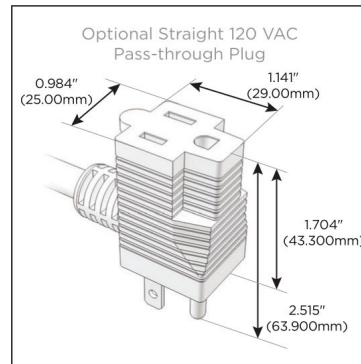

M-POWER-3T

AC POWER & DATA CONNECTIVITY SOLUTION

M-POWER-3T-AES-BZAB

Specs:

Modules/Ports:

- **A** Tamper Resistant AC Receptacle
- **E** USB-A & USB-C (20W)
- **S** USB-C (25W High Speed Charging Port)

Distributed by

Mormax Company, Inc.

8 Westchester Plaza

Elmsford, NY 10523

914-699-0101

sales@mormax.com

mormax.com

A E S