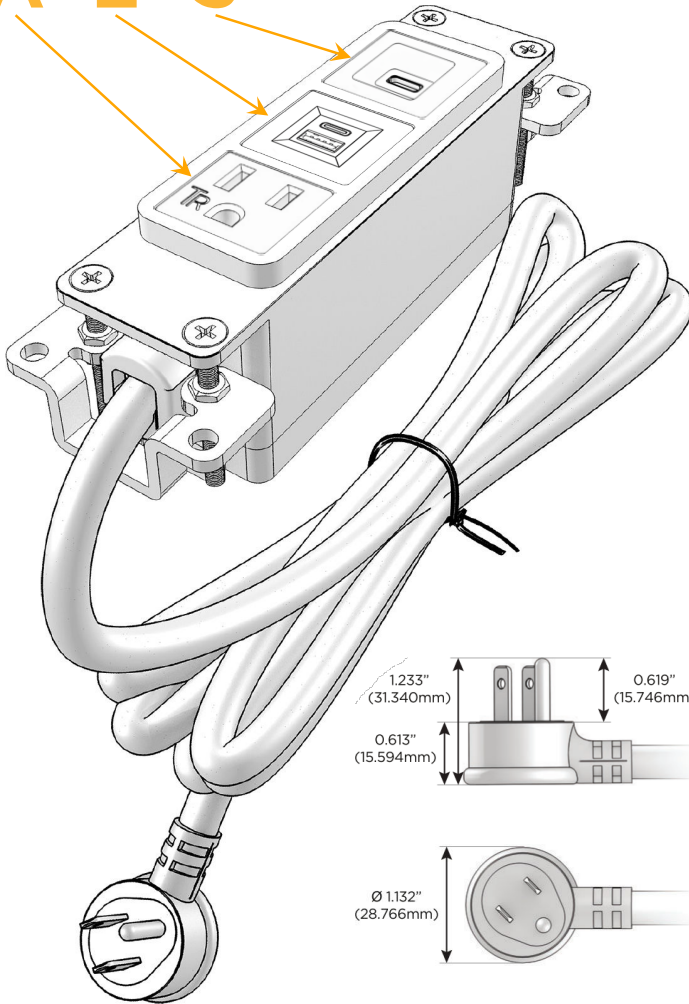

M-POWER-3T

AC POWER & DATA CONNECTIVITY SOLUTION

M-POWER-3T-AES-BZAB

Specs:

Modules/Ports:

- **A** Tamper Resistant AC Receptacle
- **E** USB-A & USB-C (20W)
- **S** USB-C (25W High Speed Charging Port)

Distributed by

Mormax Company, Inc.

8 Westchester Plaza

Elmsford, NY 10523

914-699-0101

sales@mormax.com

mormax.com

A E S