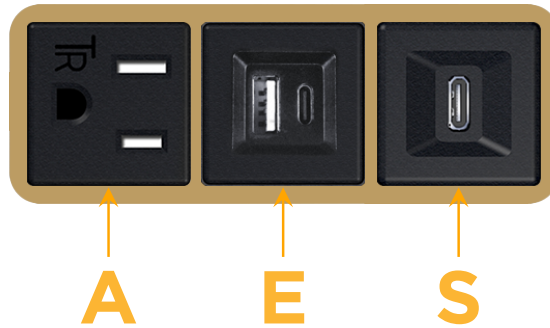

Bezel Finish: **STANDARD BRONZE (ABS)**

Custom Finishes Available M-POWER-3T-AES-BZAB

Features:

Module/Port Options:

- A** Tamper Resistant AC Receptacle
- E** USB-A & USB-C (20W)
- M** Double USB-A (Fast Charging Ports - 18W)
- H** HDMI
- 6** CAT 6
- 12** RJ 12
- X** Switched AC
- Y** 3-Way Switch (Low Voltage)
- V** USB-C (45W High Speed Charging Port)
- S** USB-C (25W High Speed Charging Port)
- R** Switched AC (Rocker Switch)
- D** Dimmer Switch

Plug:

Supplied with Low Profile Flat 45° Angle 120 VAC Plug

Optional Standard Straight 120 VAC Plug

Optional Straight 120 VAC Pass-through Plug

- CLEAN, COMPACT DESIGN
- STREAMLINED
- LOW PROFILE
- SIDE-EXITING CORDS
- PLUG & PLAY
- 6' AC CORD & PLUG (FLAT PLUG STANDARD)
- CUSTOMIZABLE CONFIGURATIONS AND FINISHES
- UL LISTED FOR MOUNTING IN FURNITURE
- 15A

M-POWER-3T

AC POWER & DATA CONNECTIVITY SOLUTION

M-POWER-3T-AES-BZAB

Specs:

Modules/Ports:

- A** Tamper Resistant AC Receptacle
- E** USB-A & USB-C (20W)
- S** USB-C (25W High Speed Charging Port)

Distributed by