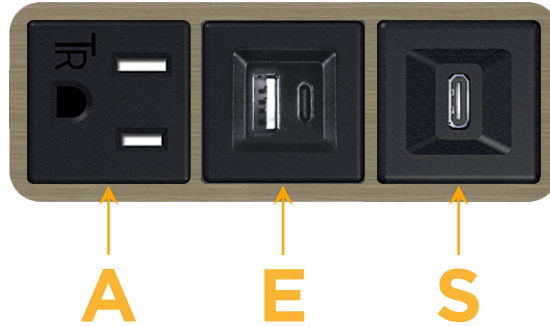

Bezel Finish: **ANTIQUED ARCHITECTURAL BRONZE (ABS)**

Custom Finishes Available M-POWER-3T-AES-BZ5AAB

Features:

Module/Port Options:

- A** Tamper Resistant AC Receptacle
- E** USB-A & USB-C (20W)
- M** Double USB-A (Fast Charging Ports - 18W)
- H** HDMI
- 6** CAT 6
- 12** RJ 12
- X** Switched AC
- Y** 3-Way Switch (Low Voltage)
- V** USB-C (45W High Speed Charging Port)
- S** USB-C (25W High Speed Charging Port)
- R** Switched AC (Rocker Switch)
- D** Dimmer Switch

Plug:

- Supplied with Low Profile Flat 45° Angle 120 VAC Plug
- Optional Standard Straight 120 VAC Plug
- Optional Straight 120 VAC Pass-through Plug

- CLEAN, COMPACT DESIGN
- STREAMLINED
- LOW PROFILE
- SIDE-EXITING CORDS
- PLUG & PLAY
- 6' AC CORD & PLUG (FLAT PLUG STANDARD)
- CUSTOMIZABLE CONFIGURATIONS AND FINISHES
- UL LISTED FOR MOUNTING IN FURNITURE
- 15A

M-POWER-3T

AC POWER & DATA CONNECTIVITY SOLUTION

M-POWER-3T-AES-BZ5AAB

Specs:

Modules/Ports:

- A** Tamper Resistant AC Receptacle
- E** USB-A & USB-C (20W)
- S** USB-C (25W High Speed Charging Port)

Distributed by