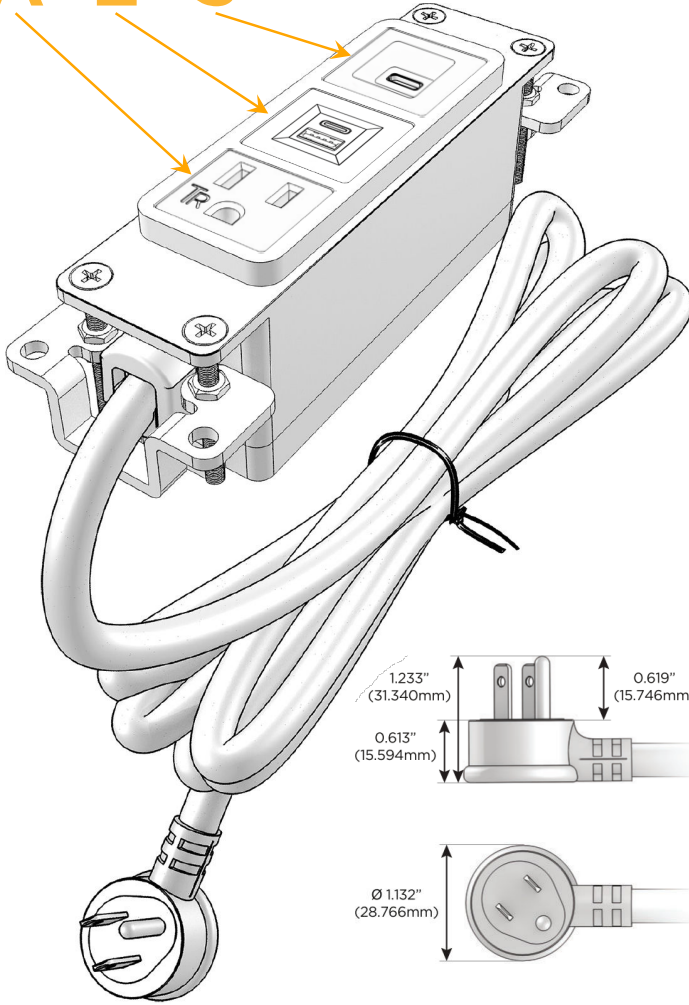

M-POWER-3T

AC POWER & DATA CONNECTIVITY SOLUTION

M-POWER-3T-AES-BZ5AAB

Specs:

Modules/Ports:

- **A** Tamper Resistant AC Receptacle
- **E** USB-A & USB-C (20W)
- **S** USB-C (25W High Speed Charging Port)

Distributed by

Mormax Company, Inc.

8 Westchester Plaza

Elmsford, NY 10523

914-699-0101

sales@mormax.com

mormax.com

A E S