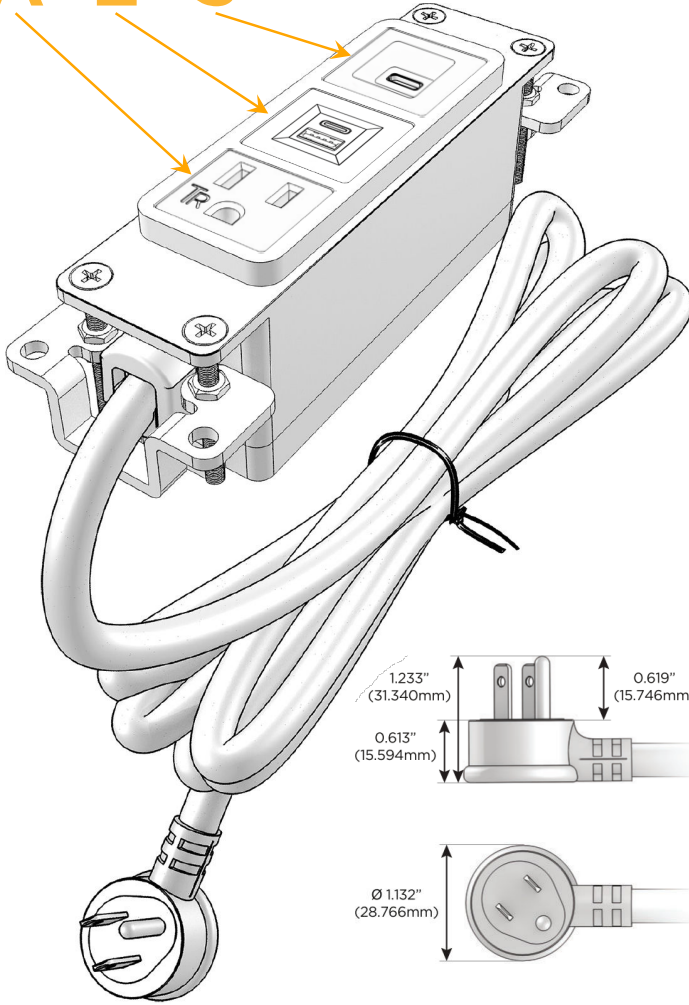

M-POWER-3T

AC POWER & DATA CONNECTIVITY SOLUTION

M-POWER-3T-AES-BRAB

Specs:

Modules/Ports:

- **A** Tamper Resistant AC Receptacle
- **E** USB-A & USB-C (20W)
- **S** USB-C (25W High Speed Charging Port)

Distributed by

Mormax Company, Inc.

8 Westchester Plaza

Elmsford, NY 10523

914-699-0101

sales@mormax.com

mormax.com

A E S