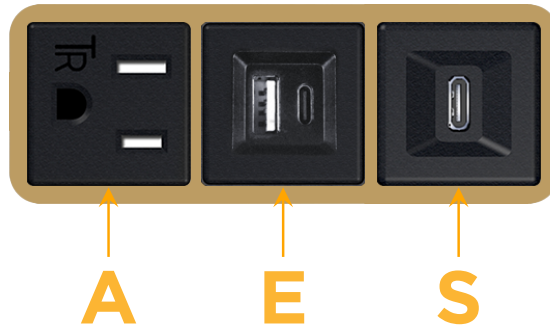

Bezel Finish: **BRASS (ABS)**

Custom Finishes Available M-POWER-3T-AES-BRAB

Features:

Module/Port Options:

- A** Tamper Resistant AC Receptacle
- E** USB-A & USB-C (20W)
- M** Double USB-A (Fast Charging Ports - 18W)
- H** HDMI
- 6** CAT 6
- 12** RJ 12
- X** Switched AC
- Y** 3-Way Switch (Low Voltage)
- V** USB-C (45W High Speed Charging Port)
- S** USB-C (25W High Speed Charging Port)
- R** Switched AC (Rocker Switch)
- D** Dimmer Switch

Plug:

Supplied with Low Profile Flat 45° Angle 120 VAC Plug

Optional Standard Straight 120 VAC Plug

Optional Straight 120 VAC Pass-through Plug

- CLEAN, COMPACT DESIGN
- STREAMLINED
- LOW PROFILE
- SIDE-EXITING CORDS
- PLUG & PLAY
- 6' AC CORD & PLUG (FLAT PLUG STANDARD)
- CUSTOMIZABLE CONFIGURATIONS AND FINISHES
- UL LISTED FOR MOUNTING IN FURNITURE
- 15A

M-POWER-3T

AC POWER & DATA CONNECTIVITY SOLUTION

M-POWER-3T-AES-BRAB

Specs:

Modules/Ports:

- A** Tamper Resistant AC Receptacle
- E** USB-A & USB-C (20W)
- S** USB-C (25W High Speed Charging Port)

Distributed by