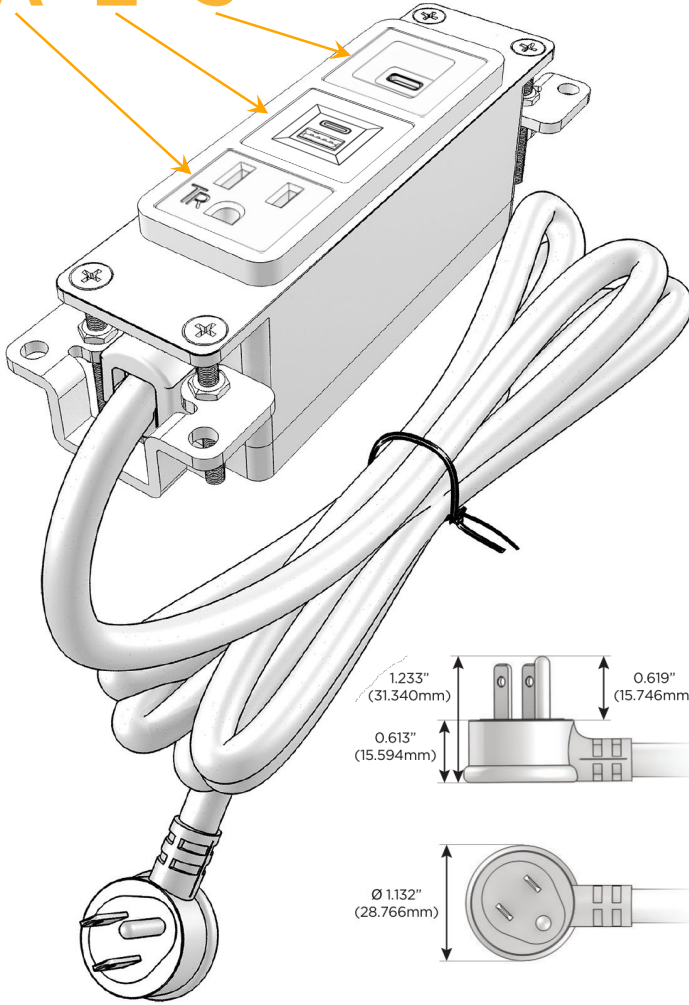

M-POWER-3T

AC POWER & DATA CONNECTIVITY SOLUTION

M-POWER-3T-AES-BRAAB

Specs:

Modules/Ports:

- **A** Tamper Resistant AC Receptacle
- **E** USB-A & USB-C (20W)
- **S** USB-C (25W High Speed Charging Port)

Distributed by

Mormax Company, Inc.

8 Westchester Plaza

Elmsford, NY 10523

914-699-0101

sales@mormax.com

mormax.com

A E S