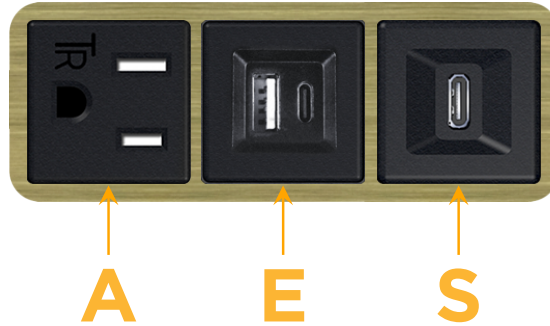

Bezel Finish: **BRASS ANTIQUED (ABS)**

Custom Finishes Available M-POWER-3T-AES-BRAAB

Features:

Module/Port Options:

- A** Tamper Resistant AC Receptacle
- E** USB-A & USB-C (20W)
- M** Double USB-A (Fast Charging Ports - 18W)
- H** HDMI
- 6** CAT 6
- 12** RJ 12
- X** Switched AC
- Y** 3-Way Switch (Low Voltage)
- V** USB-C (45W High Speed Charging Port)
- S** USB-C (25W High Speed Charging Port)
- R** Switched AC (Rocker Switch)
- D** Dimmer Switch

Plug:

Supplied with Low Profile Flat 45° Angle 120 VAC Plug

Optional Standard Straight 120 VAC Plug

Optional Straight 120 VAC Pass-through Plug

- CLEAN, COMPACT DESIGN
- STREAMLINED
- LOW PROFILE
- SIDE-EXITING CORDS
- PLUG & PLAY
- 6' AC CORD & PLUG (FLAT PLUG STANDARD)
- CUSTOMIZABLE CONFIGURATIONS AND FINISHES
- UL LISTED FOR MOUNTING IN FURNITURE
- 15A

M-POWER-3T

AC POWER & DATA CONNECTIVITY SOLUTION

M-POWER-3T-AES-BRAAB

Specs:

Modules/Ports:

- A** Tamper Resistant AC Receptacle
- E** USB-A & USB-C (20W)
- S** USB-C (25W High Speed Charging Port)

Distributed by