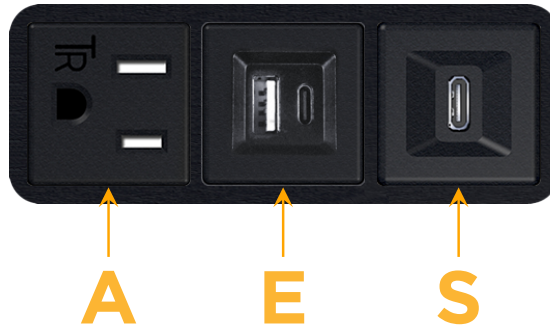

M-POWER-3T

AC POWER & DATA CONNECTIVITY SOLUTION

M-POWER-3T-AES-B2AB

Distributed by

Mormax Company, Inc.

8 Westchester Plaza

Elmsford, NY 10523

914-699-0101

sales@mormax.com

mormax.com

Metro Light & Power's line of power & data solutions offers sophisticated design elements combined with greater ease of installation. Streamlined and low-profile, enhanced by side-exiting cords, our outlets advance the industry with their cutting edge look and feel. We believe flexibility is key, and we provide a variety of mounting options, including the ability to mount in limited spaces. Our outlets are available in many finishes and configurations, in addition to a custom color and finish capability for our clients.

Bezel Finish: **SATIN BLACK (ABS)**

Custom Finishes Available M-POWER-3T-AES-B2AB

Features:

Module/Port Options:

- **A** Tamper Resistant AC Receptacle
- **E** USB-A & USB-C (20W)
- **M** Double USB-A (Fast Charging Ports - 18W)
- **H** HDMI
- **6** CAT 6
- **12** RJ 12
- **X** Switched AC
- **Y** 3-Way Switch (Low Voltage)
- **V** USB-C (45W High Speed Charging Port)
- **S** USB-C (25W High Speed Charging Port)
- **R** Switched AC (Rocker Switch)
- **D** Dimmer Switch

Plug:

Supplied with Low Profile Flat 45° Angle 120 VAC Plug

Optional Standard Straight 120 VAC Plug

Optional Straight 120 VAC Pass-through Plug

- CLEAN, COMPACT DESIGN
- STREAMLINED
- LOW PROFILE
- SIDE-EXITING CORDS
- PLUG & PLAY
- 6' AC CORD & PLUG (FLAT PLUG STANDARD)
- CUSTOMIZABLE CONFIGURATIONS AND FINISHES
- UL LISTED FOR MOUNTING IN FURNITURE
- 15A