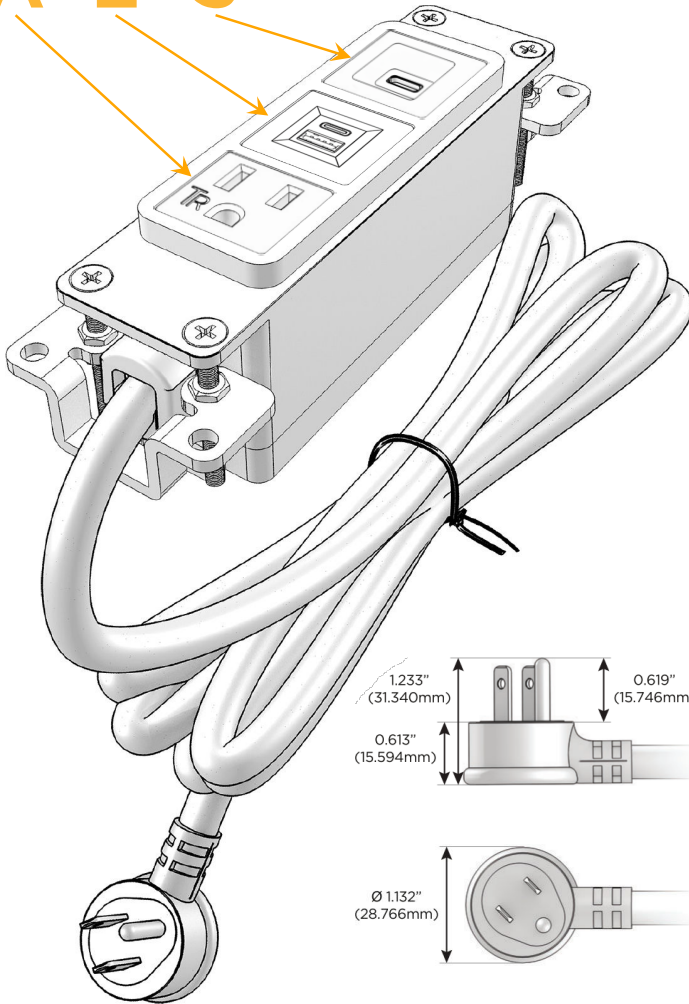

M-POWER-3T

AC POWER & DATA CONNECTIVITY SOLUTION

M-POWER-3T-AES-B2AB

Specs:

Modules/Ports:

- **A** Tamper Resistant AC Receptacle
- **E** USB-A & USB-C (20W)
- **S** USB-C (25W High Speed Charging Port)

Distributed by

Mormax Company, Inc.

8 Westchester Plaza

Elmsford, NY 10523

914-699-0101

sales@mormax.com

mormax.com

A E S