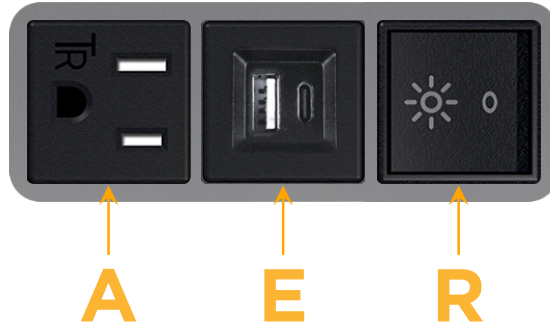

M-POWER-3T

AC POWER & DATA CONNECTIVITY SOLUTION

M-POWER-3T-AER-MAB

Distributed by

Mormax Company, Inc.

8 Westchester Plaza

Elmsford, NY 10523

914-699-0101

sales@mormax.com

mormax.com

Metro Light & Power's line of power & data solutions offers sophisticated design elements combined with greater ease of installation. Streamlined and low-profile, enhanced by side-exiting cords, our outlets advance the industry with their cutting edge look and feel. We believe flexibility is key, and we provide a variety of mounting options, including the ability to mount in limited spaces. Our outlets are available in many finishes and configurations, in addition to a custom color and finish capability for our clients.

Bezel Finish: **MAGNESIUM (ABS)**

Custom Finishes Available M-POWER-3T-AER-MAB

Features:

Module/Port Options:

- **A** Tamper Resistant AC Receptacle
- **E** USB-A & USB-C (20W)
- **M** Double USB-A (Fast Charging Ports - 18W)
- **H** HDMI
- **6** CAT 6
- **12** RJ 12
- **X** Switched AC
- **Y** 3-Way Switch (Low Voltage)
- **V** USB-C (45W High Speed Charging Port)
- **S** USB-C (25W High Speed Charging Port)
- **R** Switched AC (Rocker Switch)
- **D** Dimmer Switch

Plug:

Supplied with Low Profile Flat 45° Angle 120 VAC Plug

Optional Standard Straight 120 VAC Plug

Optional Straight 120 VAC Pass-through Plug

- CLEAN, COMPACT DESIGN
- STREAMLINED
- LOW PROFILE
- SIDE-EXITING CORDS
- PLUG & PLAY
- 6' AC CORD & PLUG (FLAT PLUG STANDARD)
- CUSTOMIZABLE CONFIGURATIONS AND FINISHES
- UL LISTED FOR MOUNTING IN FURNITURE
- 15A