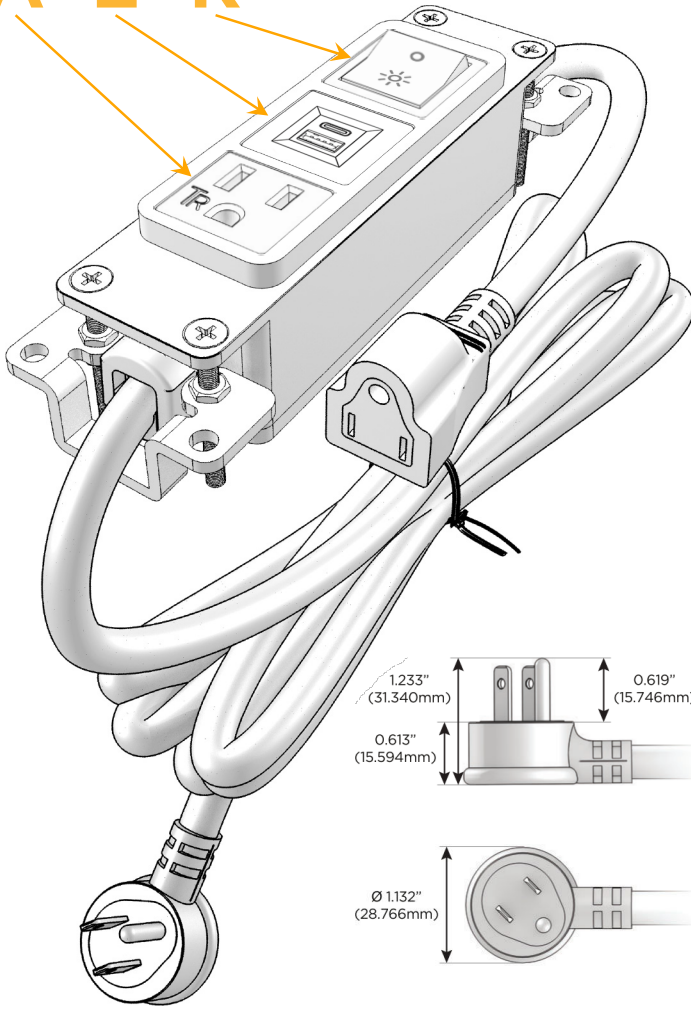

### Module/Port Options:

- A** Tamper Resistant AC Receptacle
- E** USB-A & USB-C (20W)
- M** Double USB-A (Fast Charging Ports - 18W)
- H** HDMI
- 6** CAT 6
- 12** RJ 12
- X** Switched AC
- Y** 3-Way Switch (Low Voltage)
- V** USB-C (45W High Speed Charging Port)
- S** USB-C (25W High Speed Charging Port)
- R** Switched AC (Rocker Switch)
- D** Dimmer Switch

### Plug:

Supplied with Low Profile Flat 45° Angle 120 VAC Plug

Optional Standard Straight 120 VAC Plug

Optional Straight 120 VAC Pass-through Plug

- CLEAN, COMPACT DESIGN
- STREAMLINED
- LOW PROFILE
- SIDE-EXITING CORDS
- PLUG & PLAY
- 6' AC CORD & PLUG (FLAT PLUG STANDARD)
- CUSTOMIZABLE CONFIGURATIONS AND FINISHES
- UL LISTED FOR MOUNTING IN FURNITURE
- 15A

sales@mormax.com

mormax.com

Specs:

**Modules/Ports:**

- A** Tamper Resistant AC Receptacle
- E** USB-A & USB-C (20W)
- R** Switched AC (Rocker Switch)

**A E R**

TOP