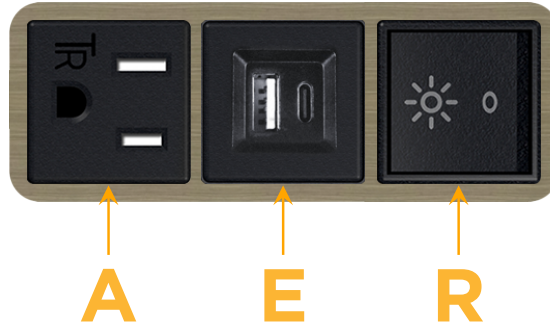

M-POWER-3T

AC POWER & DATA CONNECTIVITY SOLUTION

M-POWER-3T-AER-BZ5AAB

Distributed by

Mormax Company, Inc.

8 Westchester Plaza

Elmsford, NY 10523

914-699-0101

sales@mormax.com

mormax.com

Metro Light & Power's line of power & data solutions offers sophisticated design elements combined with greater ease of installation. Streamlined and low-profile, enhanced by side-exiting cords, our outlets advance the industry with their cutting edge look and feel. We believe flexibility is key, and we provide a variety of mounting options, including the ability to mount in limited spaces. Our outlets are available in many finishes and configurations, in addition to a custom color and finish capability for our clients.

Bezel Finish: **ANTIQUED ARCHITECTURAL BRONZE (ABS)**

Custom Finishes Available M-POWER-3T-AER-BZ5AAB

Features:

Module/Port Options:

- **A** Tamper Resistant AC Receptacle
- **E** USB-A & USB-C (20W)
- **M** Double USB-A (Fast Charging Ports - 18W)
- **H** HDMI
- **6** CAT 6
- **12** RJ 12
- **X** Switched AC
- **Y** 3-Way Switch (Low Voltage)
- **V** USB-C (45W High Speed Charging Port)
- **S** USB-C (25W High Speed Charging Port)
- **R** Switched AC (Rocker Switch)
- **D** Dimmer Switch

Plug:

Supplied with Low Profile Flat 45° Angle 120 VAC Plug

Optional Standard Straight 120 VAC Plug

Optional Straight 120 VAC Pass-through Plug

- CLEAN, COMPACT DESIGN
- STREAMLINED
- LOW PROFILE
- SIDE-EXITING CORDS
- PLUG & PLAY
- 6' AC CORD & PLUG (FLAT PLUG STANDARD)
- CUSTOMIZABLE CONFIGURATIONS AND FINISHES
- UL LISTED FOR MOUNTING IN FURNITURE
- 15A