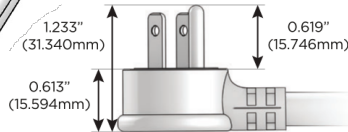

Mormax Company, Inc.

8 Westchester Plaza

Elmsford, NY 10523

914-699-0101

sales@mormax.com

mormax.com

A E R