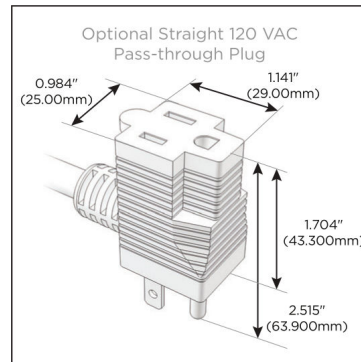

M-POWER-3T

AC POWER & DATA CONNECTIVITY SOLUTION

M-POWER-3T-AER-BZ5AAB

Specs:

Modules/Ports:

- **A** Tamper Resistant AC Receptacle
- **E** USB-A & USB-C (20W)
- **R** Switched AC (Rocker Switch)

Distributed by

Mormax Company, Inc.

8 Westchester Plaza

Elmsford, NY 10523

914-699-0101

sales@mormax.com

mormax.com

A E R