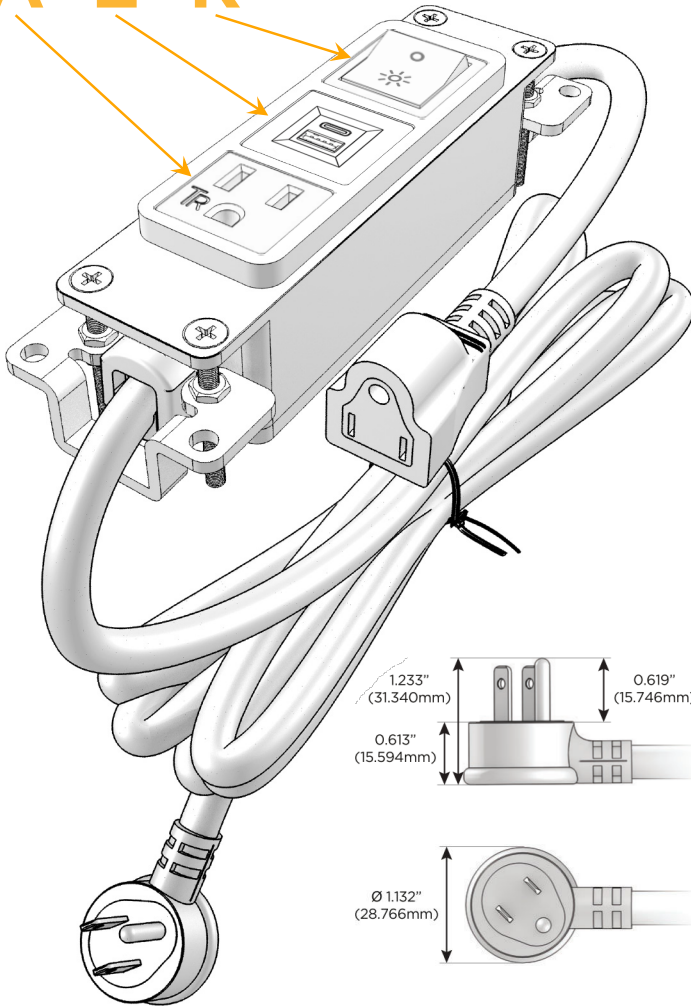

M-POWER-3T

AC POWER & DATA CONNECTIVITY SOLUTION

M-POWER-3T-AER-BZ5AAB

Specs:

Modules/Ports:

- **A** Tamper Resistant AC Receptacle
- **E** USB-A & USB-C (20W)
- **R** Switched AC (Rocker Switch)

Distributed by

Mormax Company, Inc.

8 Westchester Plaza

Elmsford, NY 10523

914-699-0101

sales@mormax.com

mormax.com

A E R