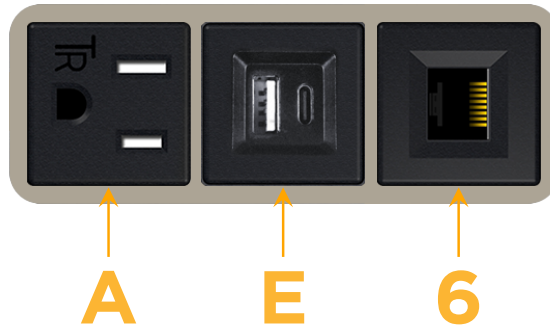

M-POWER-3T

AC POWER & DATA CONNECTIVITY SOLUTION

M-POWER-3T-AE6-SAB

Distributed by

Mormax Company, Inc.

8 Westchester Plaza

Elmsford, NY 10523

914-699-0101

sales@mormax.com

mormax.com

Metro Light & Power's line of power & data solutions offers sophisticated design elements combined with greater ease of installation. Streamlined and low-profile, enhanced by side-exiting cords, our outlets advance the industry with their cutting edge look and feel. We believe flexibility is key, and we provide a variety of mounting options, including the ability to mount in limited spaces. Our outlets are available in many finishes and configurations, in addition to a custom color and finish capability for our clients.

Bezel Finish: **SATIN NICKEL (ABS)**

Custom Finishes Available M-POWER-3T-AE6-SAB

Features:

Module/Port Options:

- **A** Tamper Resistant AC Receptacle
- **E** USB-A & USB-C (20W)
- **M** Double USB-A (Fast Charging Ports - 18W)
- **H** HDMI
- **6** CAT 6
- **12** RJ 12
- **X** Switched AC
- **Y** 3-Way Switch (Low Voltage)
- **V** USB-C (45W High Speed Charging Port)
- **S** USB-C (25W High Speed Charging Port)
- **R** Switched AC (Rocker Switch)
- **D** Dimmer Switch

Plug:

Supplied with Low Profile Flat 45° Angle 120 VAC Plug

Optional Standard Straight 120 VAC Plug

Optional Straight 120 VAC Pass-through Plug

- CLEAN, COMPACT DESIGN
- STREAMLINED
- LOW PROFILE
- SIDE-EXITING CORDS
- PLUG & PLAY
- 6' AC CORD & PLUG (FLAT PLUG STANDARD)
- CUSTOMIZABLE CONFIGURATIONS AND FINISHES
- UL LISTED FOR MOUNTING IN FURNITURE
- 15A