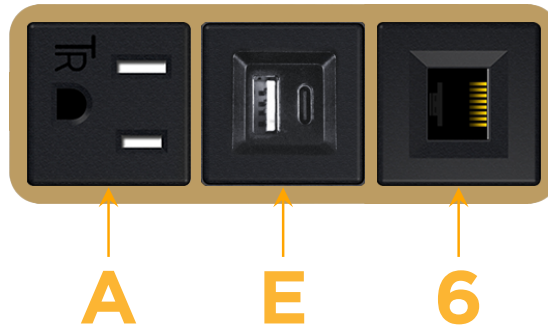

M-POWER-3T

AC POWER & DATA CONNECTIVITY SOLUTION

M-POWER-3T-AE6-BZAB

Distributed by

Mormax Company, Inc.

8 Westchester Plaza

Elmsford, NY 10523

914-699-0101

sales@mormax.com

mormax.com

Metro Light & Power's line of power & data solutions offers sophisticated design elements combined with greater ease of installation. Streamlined and low-profile, enhanced by side-exiting cords, our outlets advance the industry with their cutting edge look and feel. We believe flexibility is key, and we provide a variety of mounting options, including the ability to mount in limited spaces. Our outlets are available in many finishes and configurations, in addition to a custom color and finish capability for our clients.

Bezel Finish: **STANDARD BRONZE (ABS)**

Custom Finishes Available M-POWER-3T-AE6-BZAB

Features:

Module/Port Options:

- A Tamper Resistant AC Receptacle
- E USB-A & USB-C (20W)
- M Double USB-A (Fast Charging Ports - 18W)
- H HDMI
- 6 CAT 6
- 12 RJ 12
- X Switched AC
- Y 3-Way Switch (Low Voltage)
- V USB-C (45W High Speed Charging Port)
- S USB-C (25W High Speed Charging Port)
- R Switched AC (Rocker Switch)
- D Dimmer Switch

Plug:

Supplied with Low Profile Flat 45° Angle 120 VAC Plug

Optional Standard Straight 120 VAC Plug

Optional Straight 120 VAC Pass-through Plug

- CLEAN, COMPACT DESIGN
- STREAMLINED
- LOW PROFILE
- SIDE-EXITING CORDS
- PLUG & PLAY
- 6' AC CORD & PLUG (FLAT PLUG STANDARD)
- CUSTOMIZABLE CONFIGURATIONS AND FINISHES
- UL LISTED FOR MOUNTING IN FURNITURE
- 15A