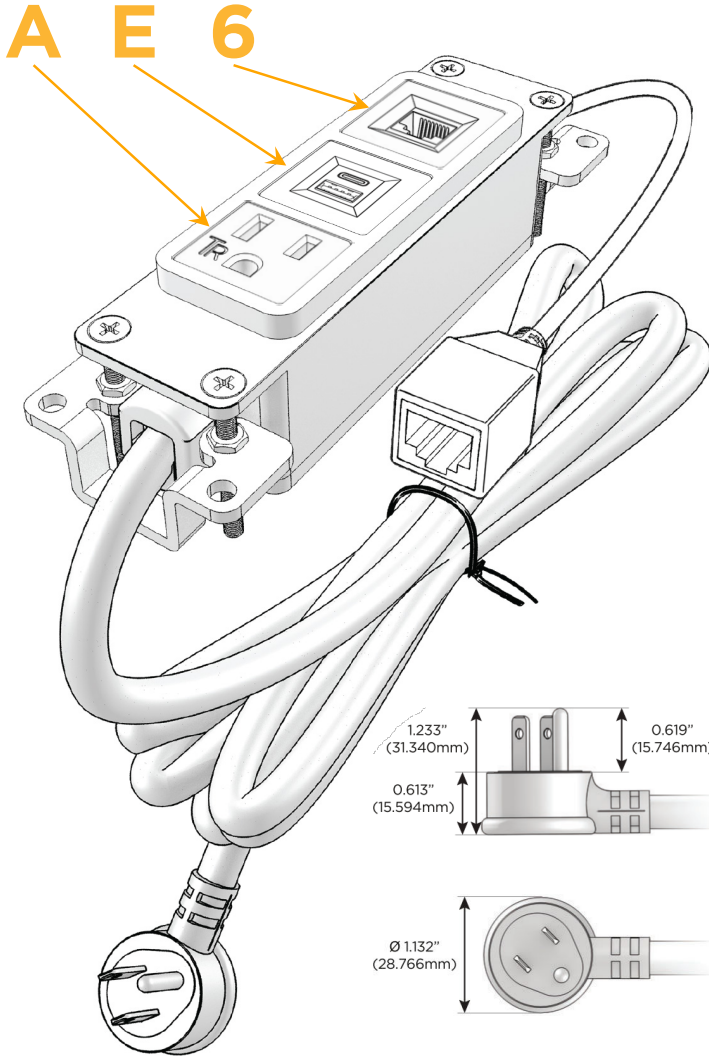

### Module/Port Options:

- A Tamper Resistant AC Receptacle
- E USB-A & USB-C (20W)
- M Double USB-A (Fast Charging Ports - 18W)
- H HDMI
- 6 CAT 6
- 12 RJ 12
- X Switched AC
- Y 3-Way Switch (Low Voltage)
- V USB-C (45W High Speed Charging Port)
- S USB-C (25W High Speed Charging Port)
- R Switched AC (Rocker Switch)
- D Dimmer Switch

### Plug:

Supplied with Low Profile Flat 45° Angle 120 VAC Plug

Optional Standard Straight 120 VAC Plug

Optional Straight 120 VAC Pass-through Plug

- CLEAN, COMPACT DESIGN
- STREAMLINED
- LOW PROFILE
- SIDE-EXITING CORDS
- PLUG & PLAY
- 6' AC CORD & PLUG (FLAT PLUG STANDARD)
- CUSTOMIZABLE CONFIGURATIONS AND FINISHES
- UL LISTED FOR MOUNTING IN FURNITURE
- 15A

# M-POWER-3T

AC POWER & DATA CONNECTIVITY SOLUTION

M-POWER-3T-AE6-BZAB

Specs:

**Modules/Ports:**

- A** Tamper Resistant AC Receptacle
- E** USB-A & USB-C (20W)
- 6** CAT 6

Distributed by

Mormax Company, Inc.