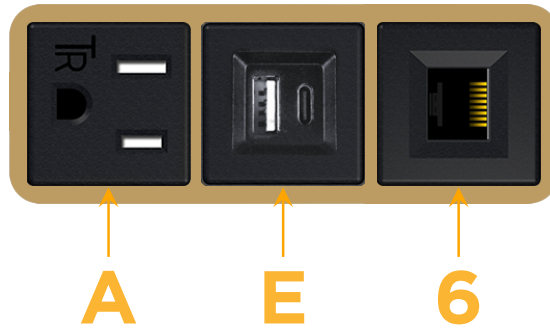

M-POWER-3T

AC POWER & DATA CONNECTIVITY SOLUTION

M-POWER-3T-AE6-BRAB

Distributed by

Mormax Company, Inc.

8 Westchester Plaza

Elmsford, NY 10523

914-699-0101

sales@mormax.com

mormax.com

Metro Light & Power's line of power & data solutions offers sophisticated design elements combined with greater ease of installation. Streamlined and low-profile, enhanced by side-exiting cords, our outlets advance the industry with their cutting edge look and feel. We believe flexibility is key, and we provide a variety of mounting options, including the ability to mount in limited spaces. Our outlets are available in many finishes and configurations, in addition to a custom color and finish capability for our clients.

Bezel Finish: **BRASS (ABS)**

Custom Finishes Available M-POWER-3T-AE6-BRAB

Features:

Module/Port Options:

- **A** Tamper Resistant AC Receptacle
- **E** USB-A & USB-C (20W)
- **M** Double USB-A (Fast Charging Ports - 18W)
- **H** HDMI
- **6** CAT 6
- **12** RJ 12
- **X** Switched AC
- **Y** 3-Way Switch (Low Voltage)
- **V** USB-C (45W High Speed Charging Port)
- **S** USB-C (25W High Speed Charging Port)
- **R** Switched AC (Rocker Switch)
- **D** Dimmer Switch

Plug:

Supplied with Low Profile Flat 45° Angle 120 VAC Plug

Optional Standard Straight 120 VAC Plug

Optional Straight 120 VAC Pass-through Plug

- CLEAN, COMPACT DESIGN
- STREAMLINED
- LOW PROFILE
- SIDE-EXITING CORDS
- PLUG & PLAY
- 6' AC CORD & PLUG (FLAT PLUG STANDARD)
- CUSTOMIZABLE CONFIGURATIONS AND FINISHES
- UL LISTED FOR MOUNTING IN FURNITURE
- 15A