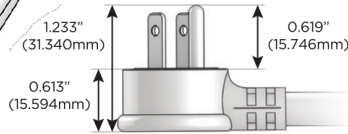

M-POWER-3T

AC POWER & DATA CONNECTIVITY SOLUTION

M-POWER-3T-AE6-BRAB

Specs:

Modules/Ports:

- **A** Tamper Resistant AC Receptacle
- **E** USB-A & USB-C (20W)
- **6** CAT 6

Distributed by

Mormax Company, Inc.

8 Westchester Plaza

Elmsford, NY 10523

914-699-0101

sales@mormax.com

mormax.com

TOP