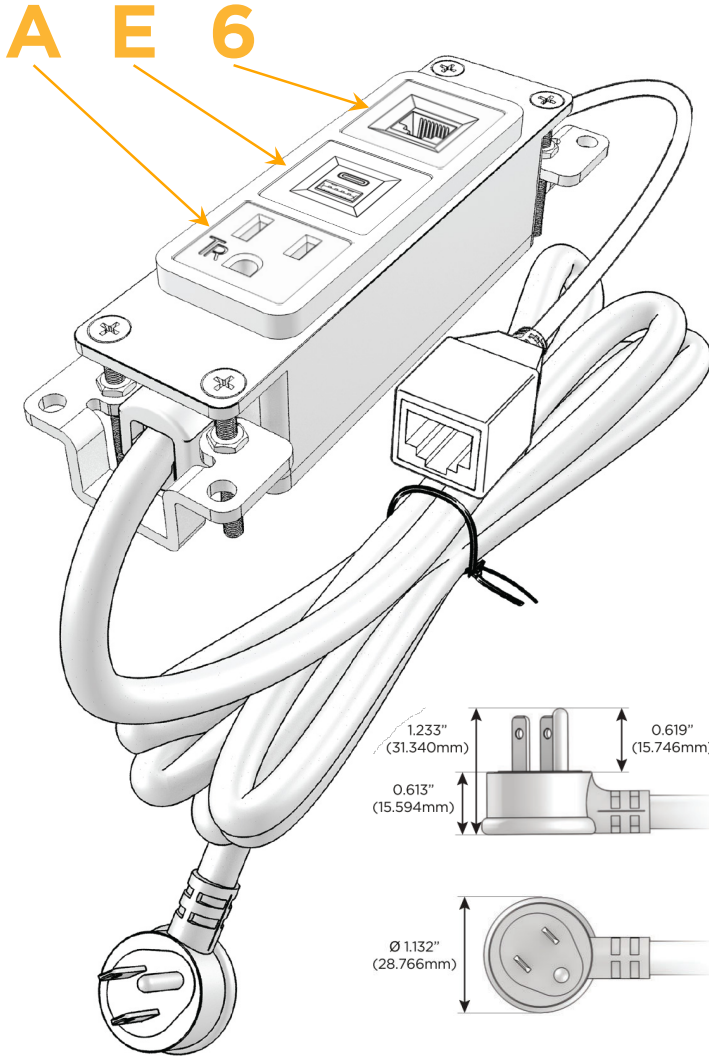

M-POWER-3T

AC POWER & DATA CONNECTIVITY SOLUTION

M-POWER-3T-AE6-BRAB

Specs:

Modules/Ports:

- **A** Tamper Resistant AC Receptacle
- **E** USB-A & USB-C (20W)
- **6** CAT 6

Distributed by

Mormax Company, Inc.

8 Westchester Plaza

Elmsford, NY 10523

914-699-0101

sales@mormax.com

mormax.com