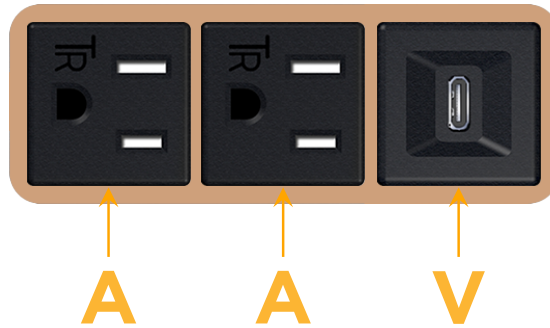

M-POWER-3T

AC POWER & DATA CONNECTIVITY SOLUTION

M-POWER-3T-AAV-CUAB

Distributed by

Mormax Company, Inc.

8 Westchester Plaza

Elmsford, NY 10523

914-699-0101

sales@mormax.com

mormax.com

Metro Light & Power's line of power & data solutions offers sophisticated design elements combined with greater ease of installation. Streamlined and low-profile, enhanced by side-exiting cords, our outlets advance the industry with their cutting edge look and feel. We believe flexibility is key, and we provide a variety of mounting options, including the ability to mount in limited spaces. Our outlets are available in many finishes and configurations, in addition to a custom color and finish capability for our clients.

Bezel Finish: **COPPER (ABS)**

Custom Finishes Available M-POWER-3T-AAV-CUAB

Features:

Module/Port Options:

- **A** Tamper Resistant AC Receptacle
- **E** USB-A & USB-C (20W)
- **M** Double USB-A (Fast Charging Ports - 18W)
- **H** HDMI
- **6** CAT 6
- **12** RJ 12
- **X** Switched AC
- **Y** 3-Way Switch (Low Voltage)
- **V** USB-C (45W High Speed Charging Port)
- **S** USB-C (25W High Speed Charging Port)
- **R** Switched AC (Rocker Switch)
- **D** Dimmer Switch

Plug:

Supplied with Low Profile Flat 45° Angle 120 VAC Plug

Optional Standard Straight 120 VAC Plug

Optional Straight 120 VAC Pass-through Plug

- CLEAN, COMPACT DESIGN
- STREAMLINED
- LOW PROFILE
- SIDE-EXITING CORDS
- PLUG & PLAY
- 6' AC CORD & PLUG (FLAT PLUG STANDARD)
- CUSTOMIZABLE CONFIGURATIONS AND FINISHES
- UL LISTED FOR MOUNTING IN FURNITURE
- 15A