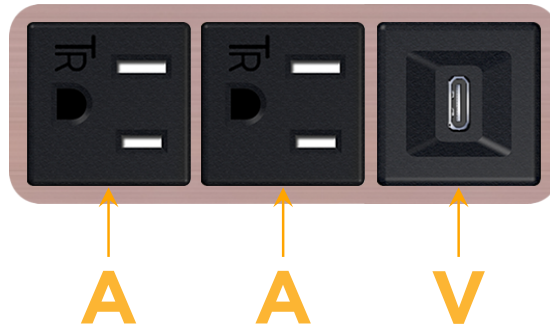

M-POWER-3T

AC POWER & DATA CONNECTIVITY SOLUTION

M-POWER-3T-AAV-CHAB

Distributed by

Mormax Company, Inc.

8 Westchester Plaza

Elmsford, NY 10523

914-699-0101

sales@mormax.com

mormax.com

Metro Light & Power's line of power & data solutions offers sophisticated design elements combined with greater ease of installation. Streamlined and low-profile, enhanced by side-exiting cords, our outlets advance the industry with their cutting edge look and feel. We believe flexibility is key, and we provide a variety of mounting options, including the ability to mount in limited spaces. Our outlets are available in many finishes and configurations, in addition to a custom color and finish capability for our clients.

Bezel Finish: **CHAMPAGNE (ABS)**

Custom Finishes Available M-POWER-3T-AAV-CHAB

Features:

Module/Port Options:

- **A** Tamper Resistant AC Receptacle
- **E** USB-A & USB-C (20W)
- **M** Double USB-A (Fast Charging Ports - 18W)
- **H** HDMI
- **6** CAT 6
- **12** RJ 12
- **X** Switched AC
- **Y** 3-Way Switch (Low Voltage)
- **V** USB-C (45W High Speed Charging Port)
- **S** USB-C (25W High Speed Charging Port)
- **R** Switched AC (Rocker Switch)
- **D** Dimmer Switch

Plug:

Supplied with Low Profile Flat 45° Angle 120 VAC Plug

Optional Standard Straight 120 VAC Plug

Optional Straight 120 VAC Pass-through Plug

- CLEAN, COMPACT DESIGN
- STREAMLINED
- LOW PROFILE
- SIDE-EXITING CORDS
- PLUG & PLAY
- 6' AC CORD & PLUG (FLAT PLUG STANDARD)
- CUSTOMIZABLE CONFIGURATIONS AND FINISHES
- UL LISTED FOR MOUNTING IN FURNITURE
- 15A