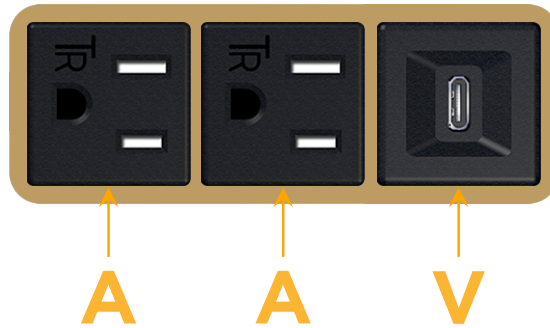

Bezel Finish: **STANDARD BRONZE (ABS)**

Custom Finishes Available M-POWER-3T-AAV-BZAB

Features:

Module/Port Options:

- A** Tamper Resistant AC Receptacle
- E** USB-A & USB-C (20W)
- M** Double USB-A (Fast Charging Ports - 18W)
- H** HDMI
- 6** CAT 6
- 12** RJ 12
- X** Switched AC
- Y** 3-Way Switch (Low Voltage)
- V** USB-C (45W High Speed Charging Port)
- S** USB-C (25W High Speed Charging Port)
- R** Switched AC (Rocker Switch)
- D** Dimmer Switch

Plug:

Supplied with Low Profile Flat 45° Angle 120 VAC Plug

Optional Standard Straight 120 VAC Plug

Optional Straight 120 VAC Pass-through Plug

- CLEAN, COMPACT DESIGN
- STREAMLINED
- LOW PROFILE
- SIDE-EXITING CORDS
- PLUG & PLAY
- 6' AC CORD & PLUG (FLAT PLUG STANDARD)
- CUSTOMIZABLE CONFIGURATIONS AND FINISHES
- UL LISTED FOR MOUNTING IN FURNITURE
- 15A

M-POWER-3T

AC POWER & DATA CONNECTIVITY SOLUTION

M-POWER-3T-AAV-BZAB

Specs:

Modules/Ports:

- A** Tamper Resistant AC Receptacle
- V** USB-C (45W High Speed Charging Port)

Distributed by

Mormax Company, Inc.