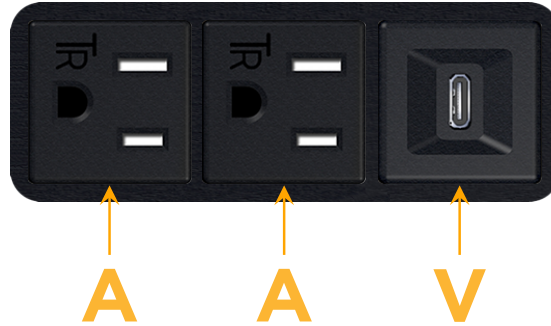

M-POWER-3T

AC POWER & DATA CONNECTIVITY SOLUTION

M-POWER-3T-AAV-BAB

Distributed by

Mormax Company, Inc.

8 Westchester Plaza

Elmsford, NY 10523

914-699-0101

sales@mormax.com

mormax.com

Metro Light & Power's line of power & data solutions offers sophisticated design elements combined with greater ease of installation. Streamlined and low-profile, enhanced by side-exiting cords, our outlets advance the industry with their cutting edge look and feel. We believe flexibility is key, and we provide a variety of mounting options, including the ability to mount in limited spaces. Our outlets are available in many finishes and configurations, in addition to a custom color and finish capability for our clients.

Bezel Finish: **BLACK (ABS)**

Custom Finishes Available M-POWER-3T-AAV-BAB

Features:

Module/Port Options:

- **A** Tamper Resistant AC Receptacle
- **E** USB-A & USB-C (20W)
- **M** Double USB-A (Fast Charging Ports - 18W)
- **H** HDMI
- **6** CAT 6
- **12** RJ 12
- **X** Switched AC
- **Y** 3-Way Switch (Low Voltage)
- **V** USB-C (45W High Speed Charging Port)
- **S** USB-C (25W High Speed Charging Port)
- **R** Switched AC (Rocker Switch)
- **D** Dimmer Switch

Plug:

Supplied with Low Profile Flat 45° Angle 120 VAC Plug

Optional Standard Straight 120 VAC Plug

Optional Straight 120 VAC Pass-through Plug

- CLEAN, COMPACT DESIGN
- STREAMLINED
- LOW PROFILE
- SIDE-EXITING CORDS
- PLUG & PLAY
- 6' AC CORD & PLUG (FLAT PLUG STANDARD)
- CUSTOMIZABLE CONFIGURATIONS AND FINISHES
- UL LISTED FOR MOUNTING IN FURNITURE
- 15A