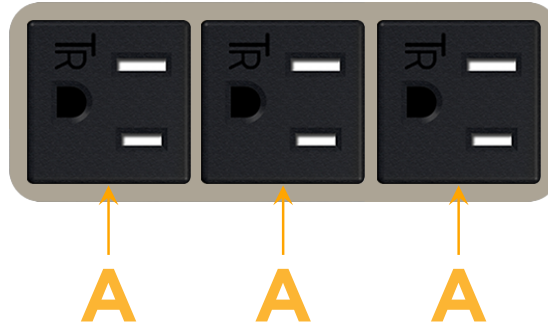

M-POWER-3T

AC POWER & DATA CONNECTIVITY SOLUTION

M-POWER-3T-AAA-SAB

Distributed by

Mormax Company, Inc.

8 Westchester Plaza

Elmsford, NY 10523

914-699-0101

sales@mormax.com

mormax.com

Metro Light & Power's line of power & data solutions offers sophisticated design elements combined with greater ease of installation. Streamlined and low-profile, enhanced by side-exiting cords, our outlets advance the industry with their cutting edge look and feel. We believe flexibility is key, and we provide a variety of mounting options, including the ability to mount in limited spaces. Our outlets are available in many finishes and configurations, in addition to a custom color and finish capability for our clients.

Bezel Finish: **SATIN NICKEL (ABS)**

Custom Finishes Available M-POWER-3T-AAA-SAB

Features:

Module/Port Options:

- **A** Tamper Resistant AC Receptacle
- **E** USB-A & USB-C (20W)
- **M** Double USB-A (Fast Charging Ports - 18W)
- **H** HDMI
- **6** CAT 6
- **12** RJ 12
- **X** Switched AC
- **Y** 3-Way Switch (Low Voltage)
- **V** USB-C (45W High Speed Charging Port)
- **S** USB-C (25W High Speed Charging Port)
- **R** Switched AC (Rocker Switch)
- **D** Dimmer Switch

Plug:

Supplied with Low Profile Flat 45° Angle 120 VAC Plug

Optional Standard Straight 120 VAC Plug

Optional Straight 120 VAC Pass-through Plug

- CLEAN, COMPACT DESIGN
- STREAMLINED
- LOW PROFILE
- SIDE-EXITING CORDS
- PLUG & PLAY
- 6' AC CORD & PLUG (FLAT PLUG STANDARD)
- CUSTOMIZABLE CONFIGURATIONS AND FINISHES
- UL LISTED FOR MOUNTING IN FURNITURE
- 15A