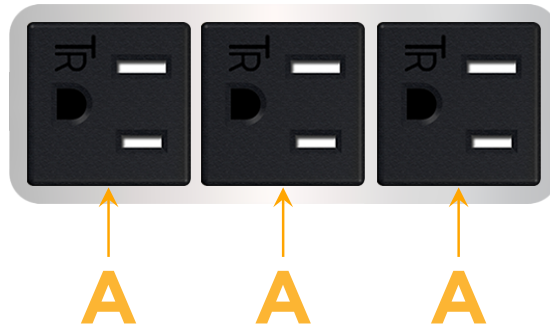

M-POWER-3T

AC POWER & DATA CONNECTIVITY SOLUTION

M-POWER-3T-AAA-CRAB

Distributed by

Mormax Company, Inc.

8 Westchester Plaza

Elmsford, NY 10523

914-699-0101

sales@mormax.com

mormax.com

Metro Light & Power's line of power & data solutions offers sophisticated design elements combined with greater ease of installation. Streamlined and low-profile, enhanced by side-exiting cords, our outlets advance the industry with their cutting edge look and feel. We believe flexibility is key, and we provide a variety of mounting options, including the ability to mount in limited spaces. Our outlets are available in many finishes and configurations, in addition to a custom color and finish capability for our clients.

Bezel Finish: **CHROME (ABS)**

Custom Finishes Available M-POWER-3T-AAA-CRAB

Features:

Module/Port Options:

- **A** Tamper Resistant AC Receptacle
- **E** USB-A & USB-C (20W)
- **M** Double USB-A (Fast Charging Ports - 18W)
- **H** HDMI
- **6** CAT 6
- **12** RJ 12
- **X** Switched AC
- **Y** 3-Way Switch (Low Voltage)
- **V** USB-C (45W High Speed Charging Port)
- **S** USB-C (25W High Speed Charging Port)
- **R** Switched AC (Rocker Switch)
- **D** Dimmer Switch

Plug:

Supplied with Low Profile Flat 45° Angle 120 VAC Plug

Optional Standard Straight 120 VAC Plug

Optional Straight 120 VAC Pass-through Plug

- CLEAN, COMPACT DESIGN
- STREAMLINED
- LOW PROFILE
- SIDE-EXITING CORDS
- PLUG & PLAY
- 6' AC CORD & PLUG (FLAT PLUG STANDARD)
- CUSTOMIZABLE CONFIGURATIONS AND FINISHES
- UL LISTED FOR MOUNTING IN FURNITURE
- 15A