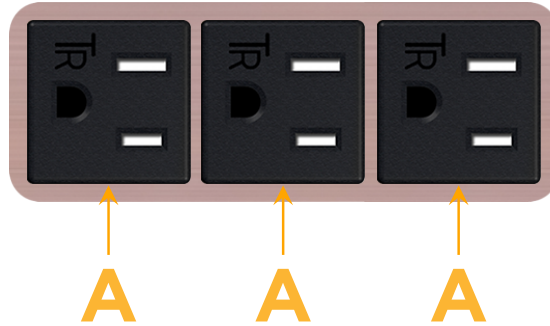

Bezel Finish: **CHAMPAGNE (ABS)**

Custom Finishes Available M-POWER-3T-AAA-CHAB

Features:

Module/Port Options:

- A** Tamper Resistant AC Receptacle
- E** USB-A & USB-C (20W)
- M** Double USB-A (Fast Charging Ports - 18W)
- H** HDMI
- 6** CAT 6
- 12** RJ 12
- X** Switched AC
- Y** 3-Way Switch (Low Voltage)
- V** USB-C (45W High Speed Charging Port)
- S** USB-C (25W High Speed Charging Port)
- R** Switched AC (Rocker Switch)
- D** Dimmer Switch

Plug:

Supplied with Low Profile Flat 45° Angle 120 VAC Plug

Optional Standard Straight 120 VAC Plug

Optional Straight 120 VAC Pass-through Plug

- CLEAN, COMPACT DESIGN
- STREAMLINED
- LOW PROFILE
- SIDE-EXITING CORDS
- PLUG & PLAY
- 6' AC CORD & PLUG (FLAT PLUG STANDARD)
- CUSTOMIZABLE CONFIGURATIONS AND FINISHES
- UL LISTED FOR MOUNTING IN FURNITURE
- 15A

M-POWER-3T

AC POWER & DATA CONNECTIVITY SOLUTION

M-POWER-3T-AAA-CHAB

Specs:

Modules/Ports:

- A Tamper Resistant AC Receptacle

Distributed by

Mormax Company, Inc.