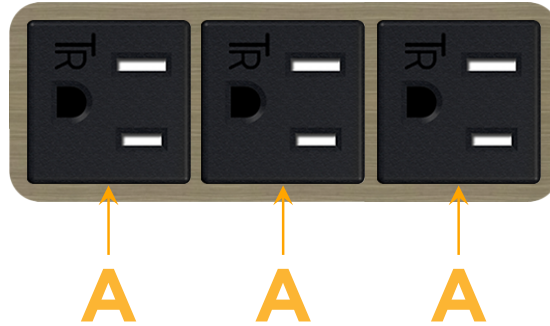

M-POWER-3T

AC POWER & DATA CONNECTIVITY SOLUTION

M-POWER-3T-AAA-BZ5AAB

Distributed by

Mormax Company, Inc.

8 Westchester Plaza

Elmsford, NY 10523

914-699-0101

sales@mormax.com

mormax.com

Metro Light & Power's line of power & data solutions offers sophisticated design elements combined with greater ease of installation. Streamlined and low-profile, enhanced by side-exiting cords, our outlets advance the industry with their cutting edge look and feel. We believe flexibility is key, and we provide a variety of mounting options, including the ability to mount in limited spaces. Our outlets are available in many finishes and configurations, in addition to a custom color and finish capability for our clients.

Bezel Finish: **ANTIQUED ARCHITECTURAL BRONZE (ABS)**

Custom Finishes Available M-POWER-3T-AAA-BZ5AAB

Features:

Module/Port Options:

- **A** Tamper Resistant AC Receptacle
- **E** USB-A & USB-C (20W)
- **M** Double USB-A (Fast Charging Ports - 18W)
- **H** HDMI
- **6** CAT 6
- **12** RJ 12
- **X** Switched AC
- **Y** 3-Way Switch (Low Voltage)
- **V** USB-C (45W High Speed Charging Port)
- **S** USB-C (25W High Speed Charging Port)
- **R** Switched AC (Rocker Switch)
- **D** Dimmer Switch

Plug:

Supplied with Low Profile Flat 45° Angle 120 VAC Plug

Optional Standard Straight 120 VAC Plug

Optional Straight 120 VAC Pass-through Plug

- CLEAN, COMPACT DESIGN
- STREAMLINED
- LOW PROFILE
- SIDE-EXITING CORDS
- PLUG & PLAY
- 6' AC CORD & PLUG (FLAT PLUG STANDARD)
- CUSTOMIZABLE CONFIGURATIONS AND FINISHES
- UL LISTED FOR MOUNTING IN FURNITURE
- 15A