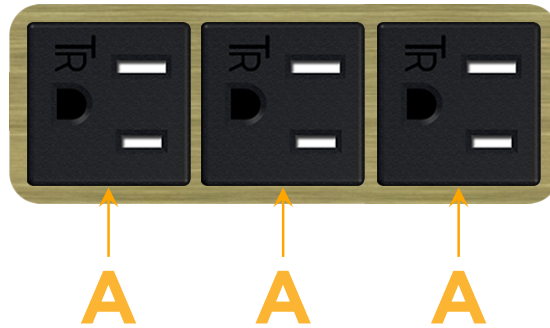

M-POWER-3T

AC POWER & DATA CONNECTIVITY SOLUTION

M-POWER-3T-AAA-BRAAB

Distributed by

Mormax Company, Inc.

8 Westchester Plaza

Elmsford, NY 10523

914-699-0101

sales@mormax.com

mormax.com

Metro Light & Power's line of power & data solutions offers sophisticated design elements combined with greater ease of installation. Streamlined and low-profile, enhanced by side-exiting cords, our outlets advance the industry with their cutting edge look and feel. We believe flexibility is key, and we provide a variety of mounting options, including the ability to mount in limited spaces. Our outlets are available in many finishes and configurations, in addition to a custom color and finish capability for our clients.

Bezel Finish: **BRASS ANTIQUED (ABS)**

Custom Finishes Available M-POWER-3T-AAA-BRAAB

Features:

Module/Port Options:

- **A** Tamper Resistant AC Receptacle
- **E** USB-A & USB-C (20W)
- **M** Double USB-A (Fast Charging Ports - 18W)
- **H** HDMI
- **6** CAT 6
- **12** RJ 12
- **X** Switched AC
- **Y** 3-Way Switch (Low Voltage)
- **V** USB-C (45W High Speed Charging Port)
- **S** USB-C (25W High Speed Charging Port)
- **R** Switched AC (Rocker Switch)
- **D** Dimmer Switch

Plug:

Supplied with Low Profile Flat 45° Angle 120 VAC Plug

Optional Standard Straight 120 VAC Plug

Optional Straight 120 VAC Pass-through Plug

- CLEAN, COMPACT DESIGN
- STREAMLINED
- LOW PROFILE
- SIDE-EXITING CORDS
- PLUG & PLAY
- 6' AC CORD & PLUG (FLAT PLUG STANDARD)
- CUSTOMIZABLE CONFIGURATIONS AND FINISHES
- UL LISTED FOR MOUNTING IN FURNITURE
- 15A