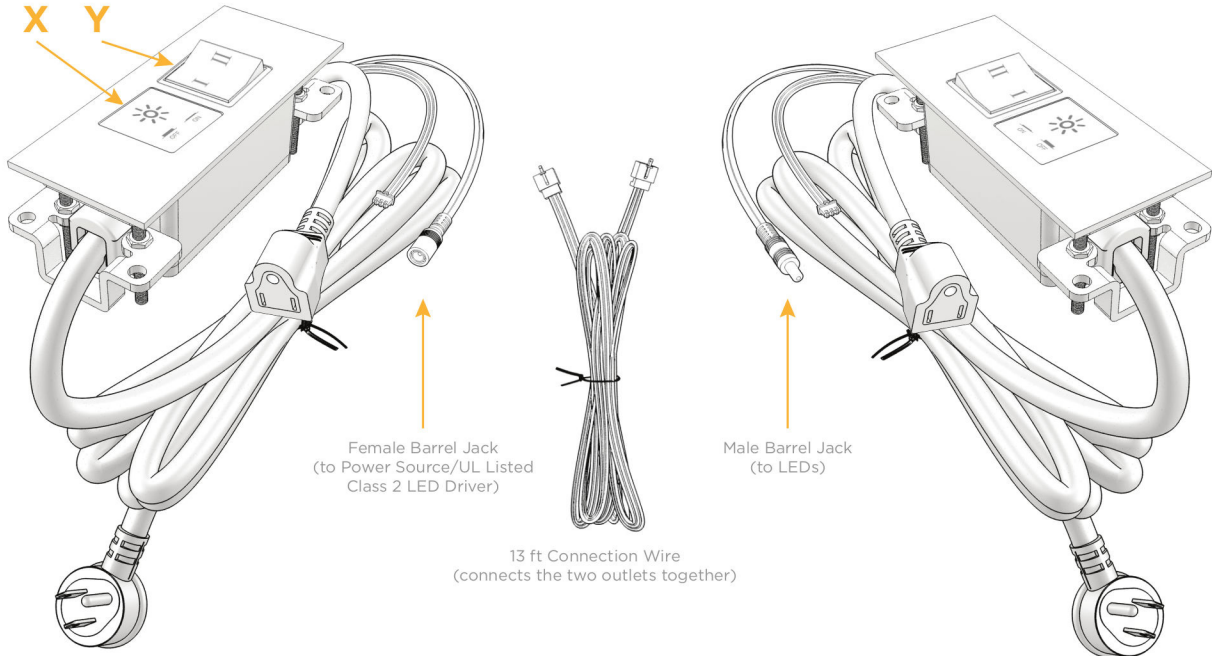

### Module/Port Options:

- A** Tamper Resistant AC Receptacle
- E** USB-A & USB-C (20W)
- M** Double USB-A (Fast Charging Ports - 18W)
- H** HDMI
- 6** CAT 6
- 12** RJ 12
- X** Switched AC
- Y** 3-Way Switch (Low Voltage)
- V** USB-C (45W High Speed Charging Port)
- S** USB-C (25W High Speed Charging Port)
- R** Switched AC (Rocker Switch)
- D** Dimmer Switch

### Plug:

Supplied with Low Profile Flat 45° Angle 120 VAC Plug

Optional Standard Straight 120 VAC Plug

Optional Straight 120 VAC Pass-through Plug

- CLEAN, COMPACT DESIGN
- STREAMLINED
- LOW PROFILE
- SIDE-EXITING CORDS
- PLUG & PLAY
- 6' AC CORD & PLUG (FLAT PLUG STANDARD)
- CUSTOMIZABLE CONFIGURATIONS AND FINISHES
- UL LISTED FOR MOUNTING IN FURNITURE
- 15A

sales@mormax.com

mormax.com

Specs:

**Modules/Ports:**

X Switched AC

Y 3-Way Switch

Shown with 1 Switched AC and one 3-Way Switch.