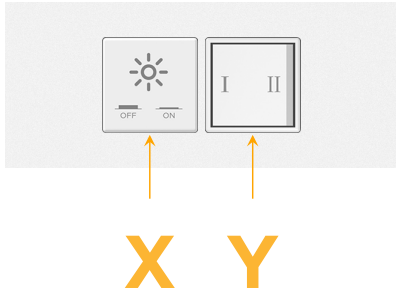

M-POWER-2T

AC POWER & DATA CONNECTIVITY SOLUTION

M-POWER-2TW-XY-WTP(2)

Distributed by

Mormax Company, Inc.

8 Westchester Plaza

Elmsford, NY 10523

914-699-0101

sales@mormax.com

mormax.com

Metro Light & Power's line of power & data solutions offers sophisticated design elements combined with greater ease of installation. Streamlined and low-profile, enhanced by side-exiting cords, our outlets advance the industry with their cutting edge look and feel. We believe flexibility is key, and we provide a variety of mounting options, including the ability to mount in limited spaces. Our outlets are available in many finishes and configurations, in addition to a custom color and finish capability for our clients.

Trim Plate Finish: **WHITE (STEEL)**

Custom Finishes Available

M-POWER-2TW-XY-WTP(2)

Features:

Module/Port Options:

- **A** Tamper Resistant AC Receptacle
- **E** USB-A & USB-C (20W)
- **M** Double USB-A (Fast Charging Ports - 18W)
- **H** HDMI
- **6** CAT 6
- **12** RJ 12
- **X** Switched AC
- **Y** 3-Way Switch (Low Voltage)
- **V** USB-C (45W High Speed Charging Port)
- **S** USB-C (25W High Speed Charging Port)
- **R** Switched AC (Rocker Switch)
- **D** Dimmer Switch

Plug:

Supplied with Low Profile Flat 45° Angle 120 VAC Plug

Optional Standard Straight 120 VAC Plug

Optional Straight 120 VAC Pass-through Plug

- CLEAN, COMPACT DESIGN
- STREAMLINED
- LOW PROFILE
- SIDE-EXITING CORDS
- PLUG & PLAY
- 6' AC CORD & PLUG (FLAT PLUG STANDARD)
- CUSTOMIZABLE CONFIGURATIONS AND FINISHES
- UL LISTED FOR MOUNTING IN FURNITURE
- 15A

UL LISTED AND APPROVED FOR USE ONLY WITH METRO LIGHT & POWER'S UL LISTED LEDS & CLASS 2 UL LISTED LED DRIVERS