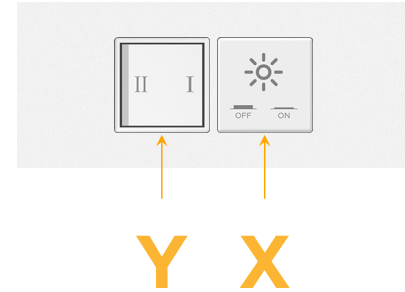

M-POWER-2T

AC POWER & DATA CONNECTIVITY SOLUTION

M-POWER-2TW-XY-WTP(2)

Distributed by

Mormax Company, Inc.

8 Westchester Plaza

Elmsford, NY 10523

914-699-0101

sales@mormax.com

mormax.com

Metro Light & Power's line of power & data solutions offers sophisticated design elements combined with greater ease of installation. Streamlined and low-profile, enhanced by side-exiting cords, our outlets advance the industry with their cutting edge look and feel. We believe flexibility is key, and we provide a variety of mounting options, including the ability to mount in limited spaces. Our outlets are available in many finishes and configurations, in addition to a custom color and finish capability for our clients.

Trim Plate Finish: **WHITE (STEEL)**

Custom Finishes Available

M-POWER-2TW-XY-WTP(2)

Features:

Module/Port Options:

- **A** Tamper Resistant AC Receptacle
- **E** USB-A & USB-C (20W)
- **M** Double USB-A (Fast Charging Ports - 18W)
- **H** HDMI
- **6** CAT 6
- **12** RJ 12
- **X** Switched AC
- **Y** 3-Way Switch (Low Voltage)
- **V** USB-C (45W High Speed Charging Port)
- **S** USB-C (25W High Speed Charging Port)
- **R** Switched AC (Rocker Switch)
- **D** Dimmer Switch

Plug:

Supplied with Low Profile Flat 45° Angle 120 VAC Plug

Optional Standard Straight 120 VAC Plug

Optional Straight 120 VAC Pass-through Plug

- CLEAN, COMPACT DESIGN
- STREAMLINED
- LOW PROFILE
- SIDE-EXITING CORDS
- PLUG & PLAY
- 6' AC CORD & PLUG (FLAT PLUG STANDARD)
- CUSTOMIZABLE CONFIGURATIONS AND FINISHES
- UL LISTED FOR MOUNTING IN FURNITURE
- 15A

UL LISTED AND APPROVED FOR USE ONLY WITH METRO LIGHT & POWER'S UL LISTED LEDS & CLASS 2 UL LISTED LED DRIVERS