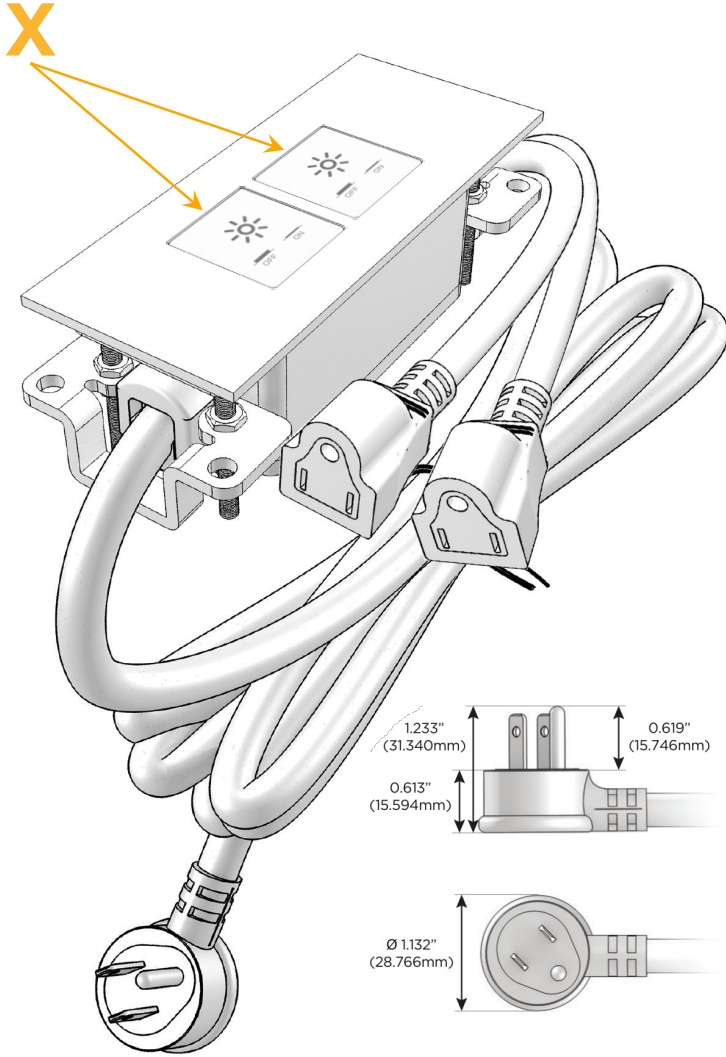

M-POWER-2T

AC POWER & DATA CONNECTIVITY SOLUTION

M-POWER-2TW-XX-WTP

Specs:

Modules/Ports:

- X Switched AC

Distributed by

Mormax Company, Inc.

8 Westchester Plaza

Elmsford, NY 10523

914-699-0101

sales@mormax.com

mormax.com