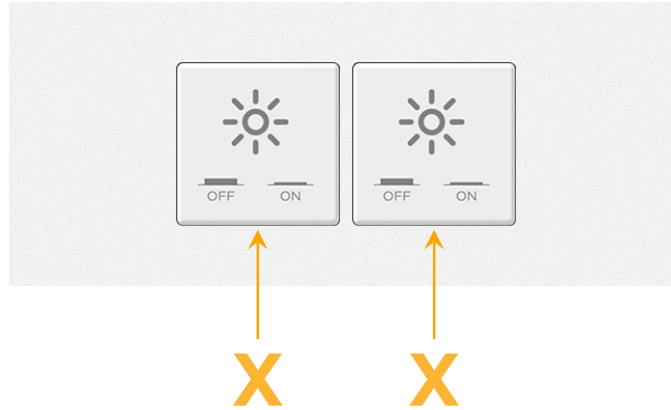

M-POWER-2T

AC POWER & DATA CONNECTIVITY SOLUTION

M-POWER-2TW-XX-WTP

Distributed by

Mormax Company, Inc.

8 Westchester Plaza

Elmsford, NY 10523

914-699-0101

sales@mormax.com

mormax.com

Metro Light & Power's line of power & data solutions offers sophisticated design elements combined with greater ease of installation. Streamlined and low-profile, enhanced by side-exiting cords, our outlets advance the industry with their cutting edge look and feel. We believe flexibility is key, and we provide a variety of mounting options, including the ability to mount in limited spaces. Our outlets are available in many finishes and configurations, in addition to a custom color and finish capability for our clients.

Trim Plate Finish: **WHITE (STEEL)**

Custom Finishes Available

M-POWER-2TW-XX-WTP

Features:

Module/Port Options:

- **A** Tamper Resistant AC Receptacle
- **E** USB-A & USB-C (20W)
- **M** Double USB-A (Fast Charging Ports - 18W)
- **H** HDMI
- **6** CAT 6
- **12** RJ 12
- **X** Switched AC
- **Y** 3-Way Switch (Low Voltage)
- **V** USB-C (45W High Speed Charging Port)
- **S** USB-C (25W High Speed Charging Port)
- **R** Switched AC (Rocker Switch)
- **D** Dimmer Switch

Plug:

Supplied with Low Profile Flat 45° Angle 120 VAC Plug

Optional Standard Straight 120 VAC Plug

Optional Straight 120 VAC Pass-through Plug

- CLEAN, COMPACT DESIGN
- STREAMLINED
- LOW PROFILE
- SIDE-EXITING CORDS
- PLUG & PLAY
- 6' AC CORD & PLUG (FLAT PLUG STANDARD)
- CUSTOMIZABLE CONFIGURATIONS AND FINISHES
- UL LISTED FOR MOUNTING IN FURNITURE
- 15A