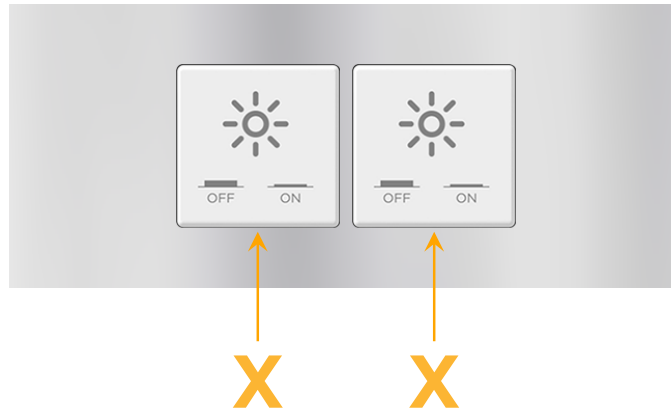

M-POWER-2T

AC POWER & DATA CONNECTIVITY SOLUTION

M-POWER-2TW-XX-SS8TP

Distributed by

Mormax Company, Inc.

8 Westchester Plaza

Elmsford, NY 10523

914-699-0101

sales@mormax.com

mormax.com

Metro Light & Power's line of power & data solutions offers sophisticated design elements combined with greater ease of installation. Streamlined and low-profile, enhanced by side-exiting cords, our outlets advance the industry with their cutting edge look and feel. We believe flexibility is key, and we provide a variety of mounting options, including the ability to mount in limited spaces. Our outlets are available in many finishes and configurations, in addition to a custom color and finish capability for our clients.

Trim Plate Finish: **STAINLESS STEEL MIRROR FINISH**

Custom Finishes Available

M-POWER-2TW-XX-SS8TP

Features:

Module/Port Options:

- **A** Tamper Resistant AC Receptacle
- **E** USB-A & USB-C (20W)
- **M** Double USB-A (Fast Charging Ports - 18W)
- **H** HDMI
- **6** CAT 6
- **12** RJ 12
- **X** Switched AC
- **Y** 3-Way Switch (Low Voltage)
- **V** USB-C (45W High Speed Charging Port)
- **S** USB-C (25W High Speed Charging Port)
- **R** Switched AC (Rocker Switch)
- **D** Dimmer Switch

Plug:

Supplied with Low Profile Flat 45° Angle 120 VAC Plug

Optional Standard Straight 120 VAC Plug

Optional Straight 120 VAC Pass-through Plug

- CLEAN, COMPACT DESIGN
- STREAMLINED
- LOW PROFILE
- SIDE-EXITING CORDS
- PLUG & PLAY
- 6' AC CORD & PLUG (FLAT PLUG STANDARD)
- CUSTOMIZABLE CONFIGURATIONS AND FINISHES
- UL LISTED FOR MOUNTING IN FURNITURE
- 15A