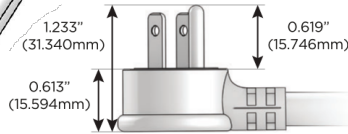

M-POWER-2T

AC POWER & DATA CONNECTIVITY SOLUTION

M-POWER-2TW-XX-SS8TP

Specs:

Modules/Ports:

- X Switched AC

Distributed by

Mormax Company, Inc.

8 Westchester Plaza

Elmsford, NY 10523

914-699-0101

sales@mormax.com

mormax.com

TOP