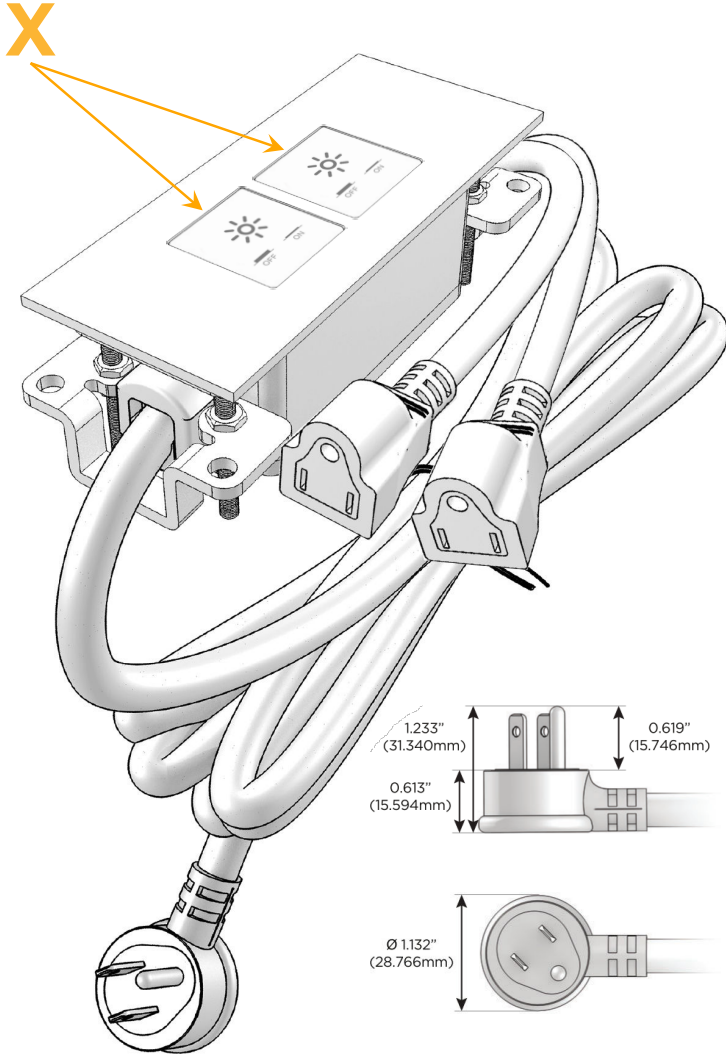

M-POWER-2T

AC POWER & DATA CONNECTIVITY SOLUTION

M-POWER-2TW-XX-SS8TP

Specs:

Modules/Ports:

- X Switched AC

Distributed by

Mormax Company, Inc.

8 Westchester Plaza

Elmsford, NY 10523

914-699-0101

sales@mormax.com

mormax.com