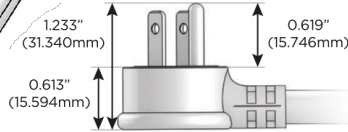

M-POWER-2T

AC POWER & DATA CONNECTIVITY SOLUTION

M-POWER-2TW-XX-CRATP

Specs:

Modules/Ports:

- X Switched AC

Distributed by

Mormax Company, Inc.

8 Westchester Plaza

Elmsford, NY 10523

914-699-0101

sales@mormax.com

mormax.com

TOP