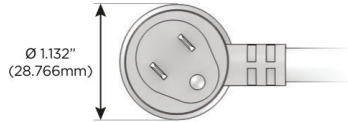

M-POWER-2T

AC POWER & DATA CONNECTIVITY SOLUTION

M-POWER-2TW-XX-CRATP

Specs:

Modules/Ports:

- X Switched AC

Distributed by

Mormax Company, Inc.

8 Westchester Plaza

Elmsford, NY 10523

914-699-0101

sales@mormax.com

mormax.com

TOP