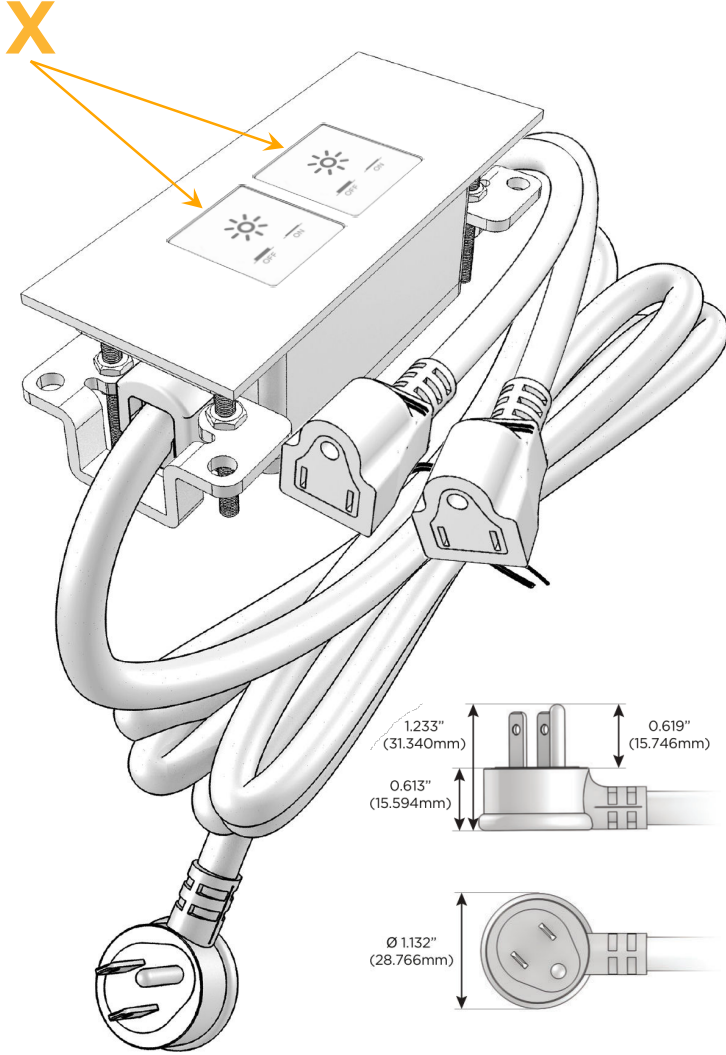

M-POWER-2T

AC POWER & DATA CONNECTIVITY SOLUTION

M-POWER-2TW-XX-CRATP

Specs:

Modules/Ports:

- X Switched AC

Distributed by

Mormax Company, Inc.

8 Westchester Plaza

Elmsford, NY 10523

914-699-0101

sales@mormax.com

mormax.com