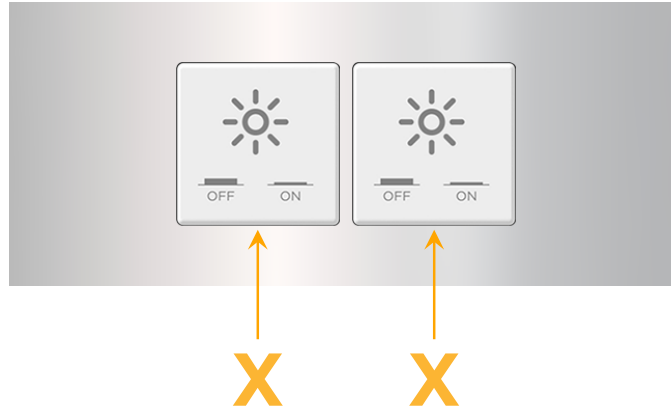

M-POWER-2T

AC POWER & DATA CONNECTIVITY SOLUTION

M-POWER-2TW-XX-CRATP

Distributed by

Mormax Company, Inc.

8 Westchester Plaza

Elmsford, NY 10523

914-699-0101

sales@mormax.com

mormax.com

Metro Light & Power's line of power & data solutions offers sophisticated design elements combined with greater ease of installation. Streamlined and low-profile, enhanced by side-exiting cords, our outlets advance the industry with their cutting edge look and feel. We believe flexibility is key, and we provide a variety of mounting options, including the ability to mount in limited spaces. Our outlets are available in many finishes and configurations, in addition to a custom color and finish capability for our clients.

Trim Plate Finish: **CHROME (ABS)**

Custom Finishes Available

M-POWER-2TW-XX-CRATP

Features:

Module/Port Options:

- **A** Tamper Resistant AC Receptacle
- **E** USB-A & USB-C (20W)
- **M** Double USB-A (Fast Charging Ports - 18W)
- **H** HDMI
- **6** CAT 6
- **12** RJ 12
- **X** Switched AC
- **Y** 3-Way Switch (Low Voltage)
- **V** USB-C (45W High Speed Charging Port)
- **S** USB-C (25W High Speed Charging Port)
- **R** Switched AC (Rocker Switch)
- **D** Dimmer Switch

Plug:

Supplied with Low Profile Flat 45° Angle 120 VAC Plug

Optional Standard Straight 120 VAC Plug

Optional Straight 120 VAC Pass-through Plug

- CLEAN, COMPACT DESIGN
- STREAMLINED
- LOW PROFILE
- SIDE-EXITING CORDS
- PLUG & PLAY
- 6' AC CORD & PLUG (FLAT PLUG STANDARD)
- CUSTOMIZABLE CONFIGURATIONS AND FINISHES
- UL LISTED FOR MOUNTING IN FURNITURE
- 15A