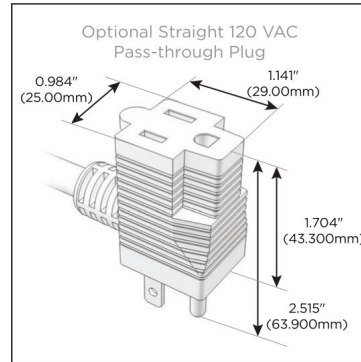

M-POWER-2T

AC POWER & DATA CONNECTIVITY SOLUTION

M-POWER-2TW-XX-CRATP

Specs:

Modules/Ports:

- X Switched AC

Distributed by

Mormax Company, Inc.

8 Westchester Plaza

Elmsford, NY 10523

914-699-0101

sales@mormax.com

mormax.com