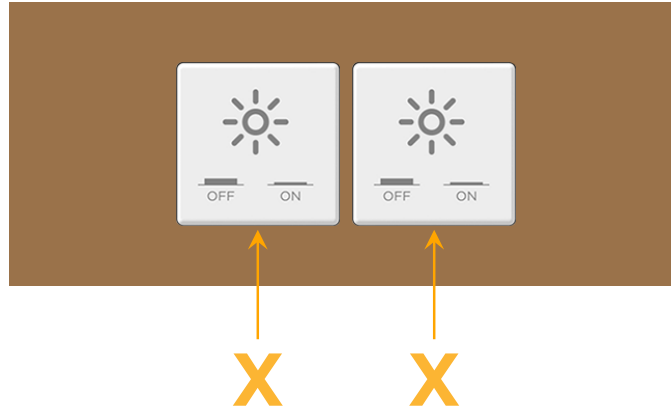

M-POWER-2T

AC POWER & DATA CONNECTIVITY SOLUTION

M-POWER-2TW-XX-BZ5ATP

Distributed by

Mormax Company, Inc.

8 Westchester Plaza

Elmsford, NY 10523

914-699-0101

sales@mormax.com

mormax.com

Metro Light & Power's line of power & data solutions offers sophisticated design elements combined with greater ease of installation. Streamlined and low-profile, enhanced by side-exiting cords, our outlets advance the industry with their cutting edge look and feel. We believe flexibility is key, and we provide a variety of mounting options, including the ability to mount in limited spaces. Our outlets are available in many finishes and configurations, in addition to a custom color and finish capability for our clients.

Trim Plate Finish: **ARCHITECTURAL BRONZE (ABS)**

Custom Finishes Available

M-POWER-2TW-XX-BZ5ATP

Features:

Module/Port Options:

- **A** Tamper Resistant AC Receptacle
- **E** USB-A & USB-C (20W)
- **M** Double USB-A (Fast Charging Ports - 18W)
- **H** HDMI
- **6** CAT 6
- **12** RJ 12
- **X** Switched AC
- **Y** 3-Way Switch (Low Voltage)
- **V** USB-C (45W High Speed Charging Port)
- **S** USB-C (25W High Speed Charging Port)
- **R** Switched AC (Rocker Switch)
- **D** Dimmer Switch

Plug:

Supplied with Low Profile Flat 45° Angle 120 VAC Plug

Optional Standard Straight 120 VAC Plug

Optional Straight 120 VAC Pass-through Plug

- CLEAN, COMPACT DESIGN
- STREAMLINED
- LOW PROFILE
- SIDE-EXITING CORDS
- PLUG & PLAY
- 6' AC CORD & PLUG (FLAT PLUG STANDARD)
- CUSTOMIZABLE CONFIGURATIONS AND FINISHES
- UL LISTED FOR MOUNTING IN FURNITURE
- 15A